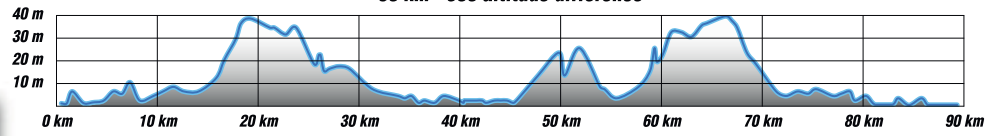

90 km - 300 altitude difference

- Swim course
- Bike course
- Run course
- 20 km Kilometer
- Aid station