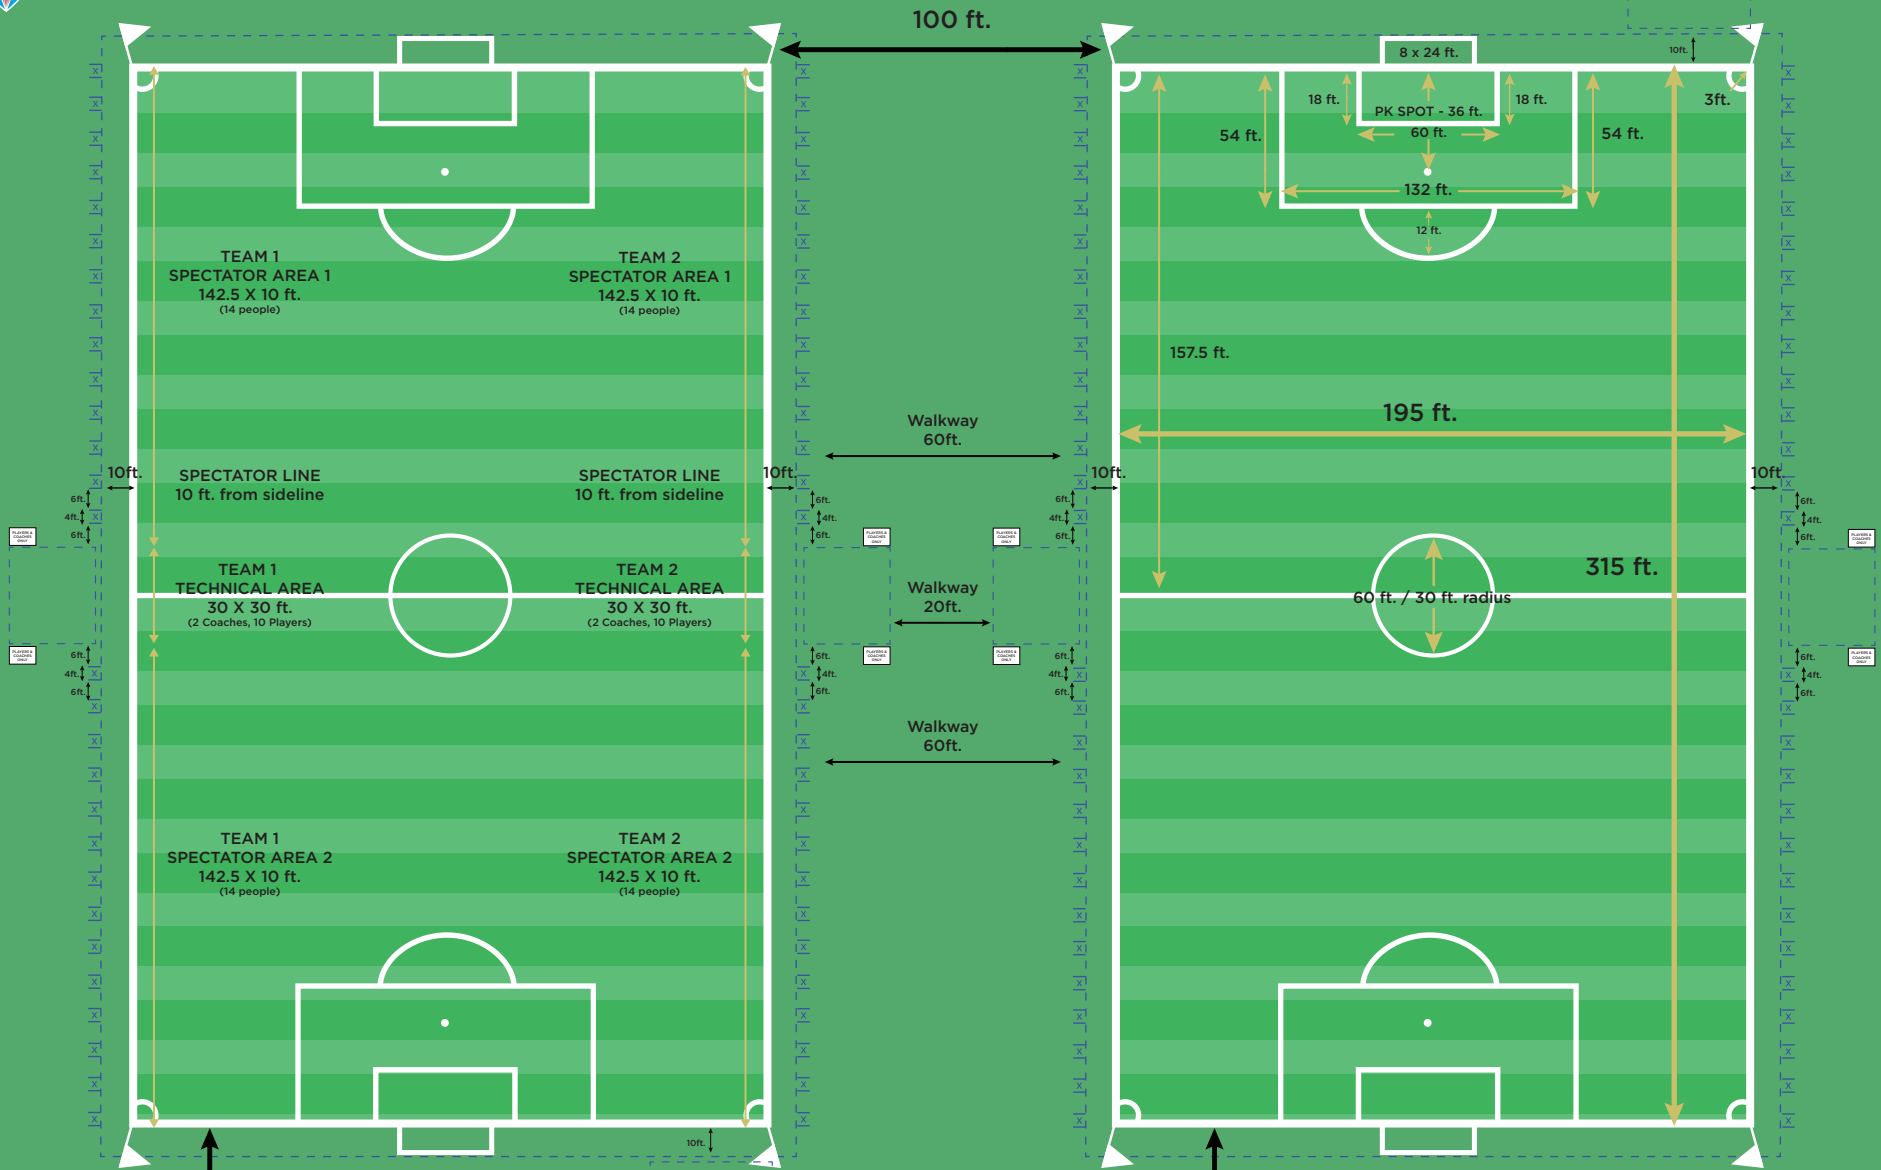

FIELD LAYOUT: 11v11 | 13U-14U - 315'x195' (105x65 yards)

REFEREES
32 X 16 ft.
(1 per field)

REFEREES
32 X 16 ft.
(1 per field)

100 ft.

100 ft.