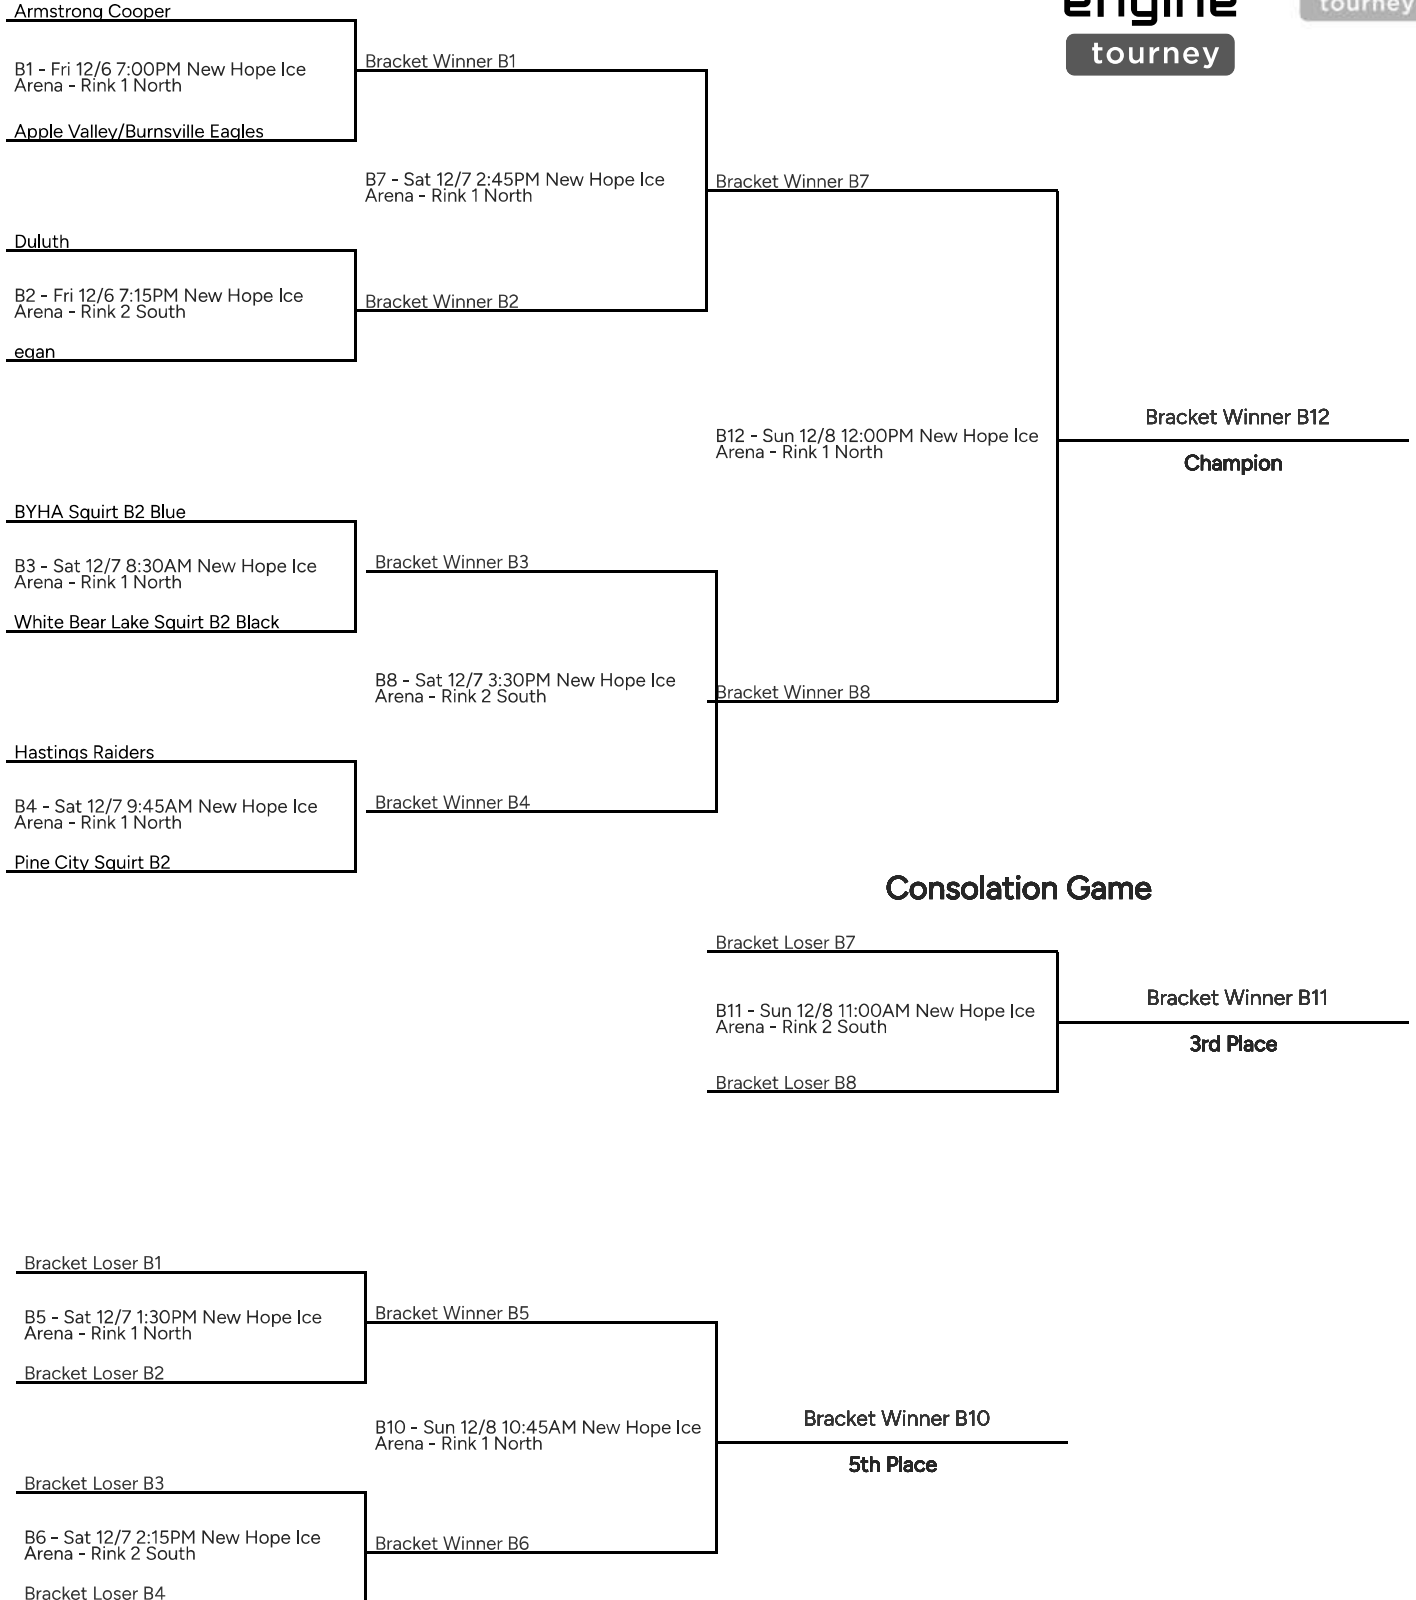

Squirt B2

Bracket Loser B5	Bracket Winner B9 <hr/> 7th Place
B9 - Sun 12/8 9:45AM New Hope Ice Arena - Rink 2 South	
Bracket Loser B6	

Bracket Winner B6

5th Place

Bracket Winner B14

3rd Place

Bracket Winner B13

5th Place

Bracket Winner B17

7th Place