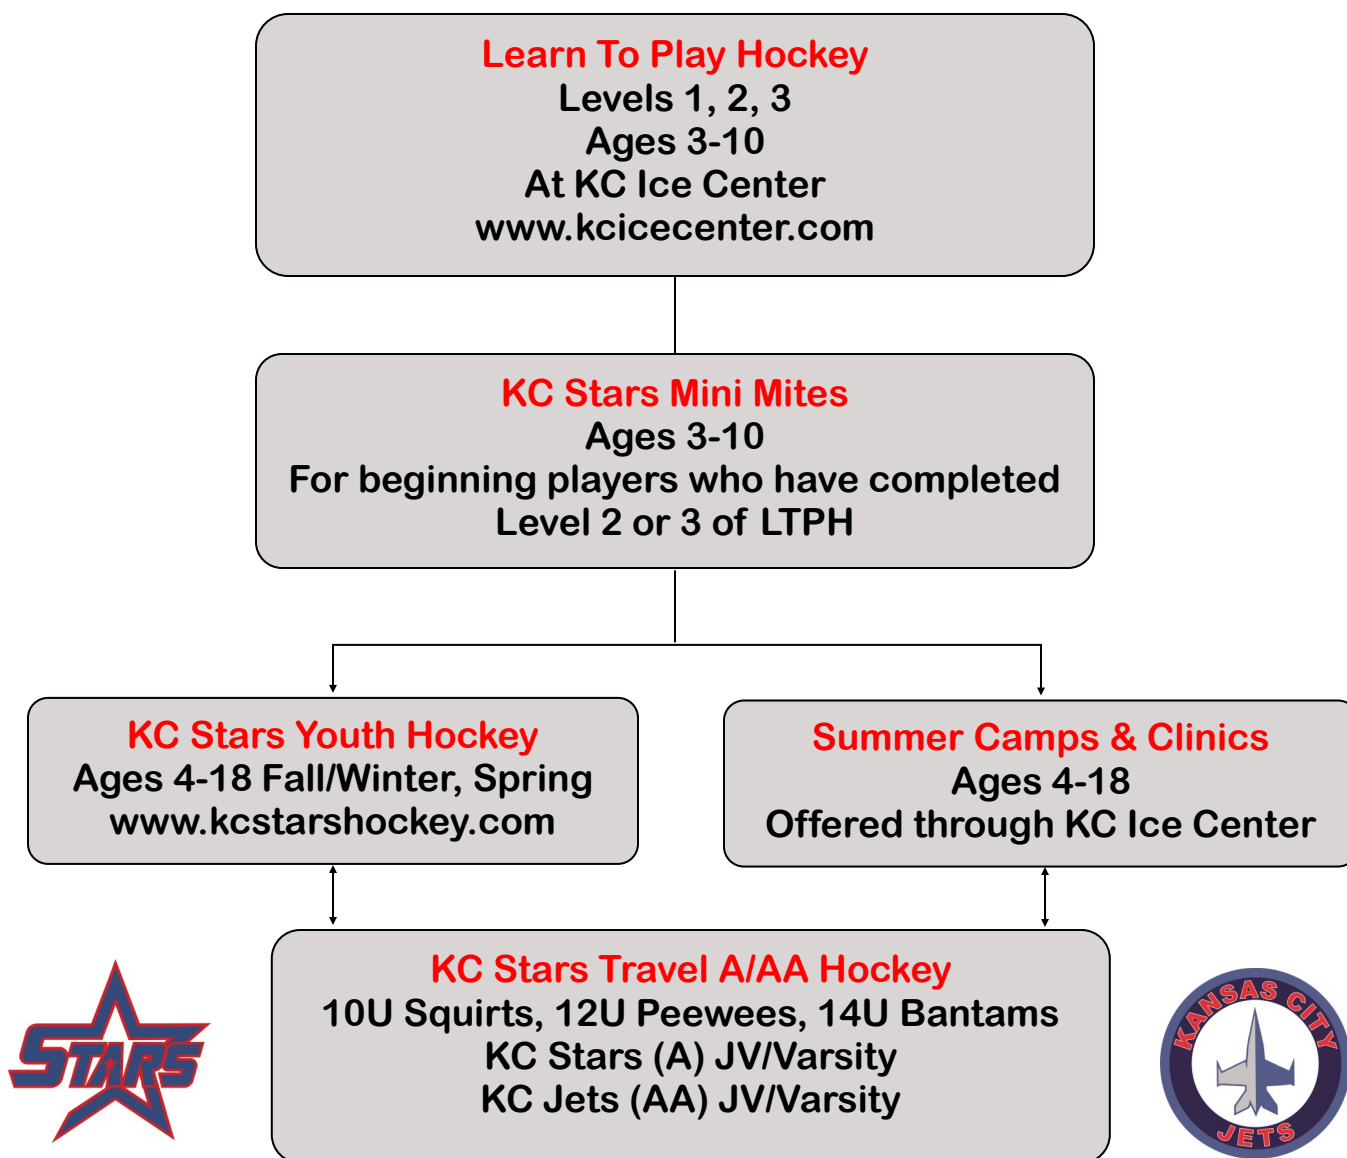

# Youth Hockey Progression Path

A common question is “where do we start?” To better help you navigate the youth hockey progression we’ve created a chart to assist you. This chart defines the path of a youth hockey player throughout their career. Depending on their skating and skill level, players can enter the progression path at any state.