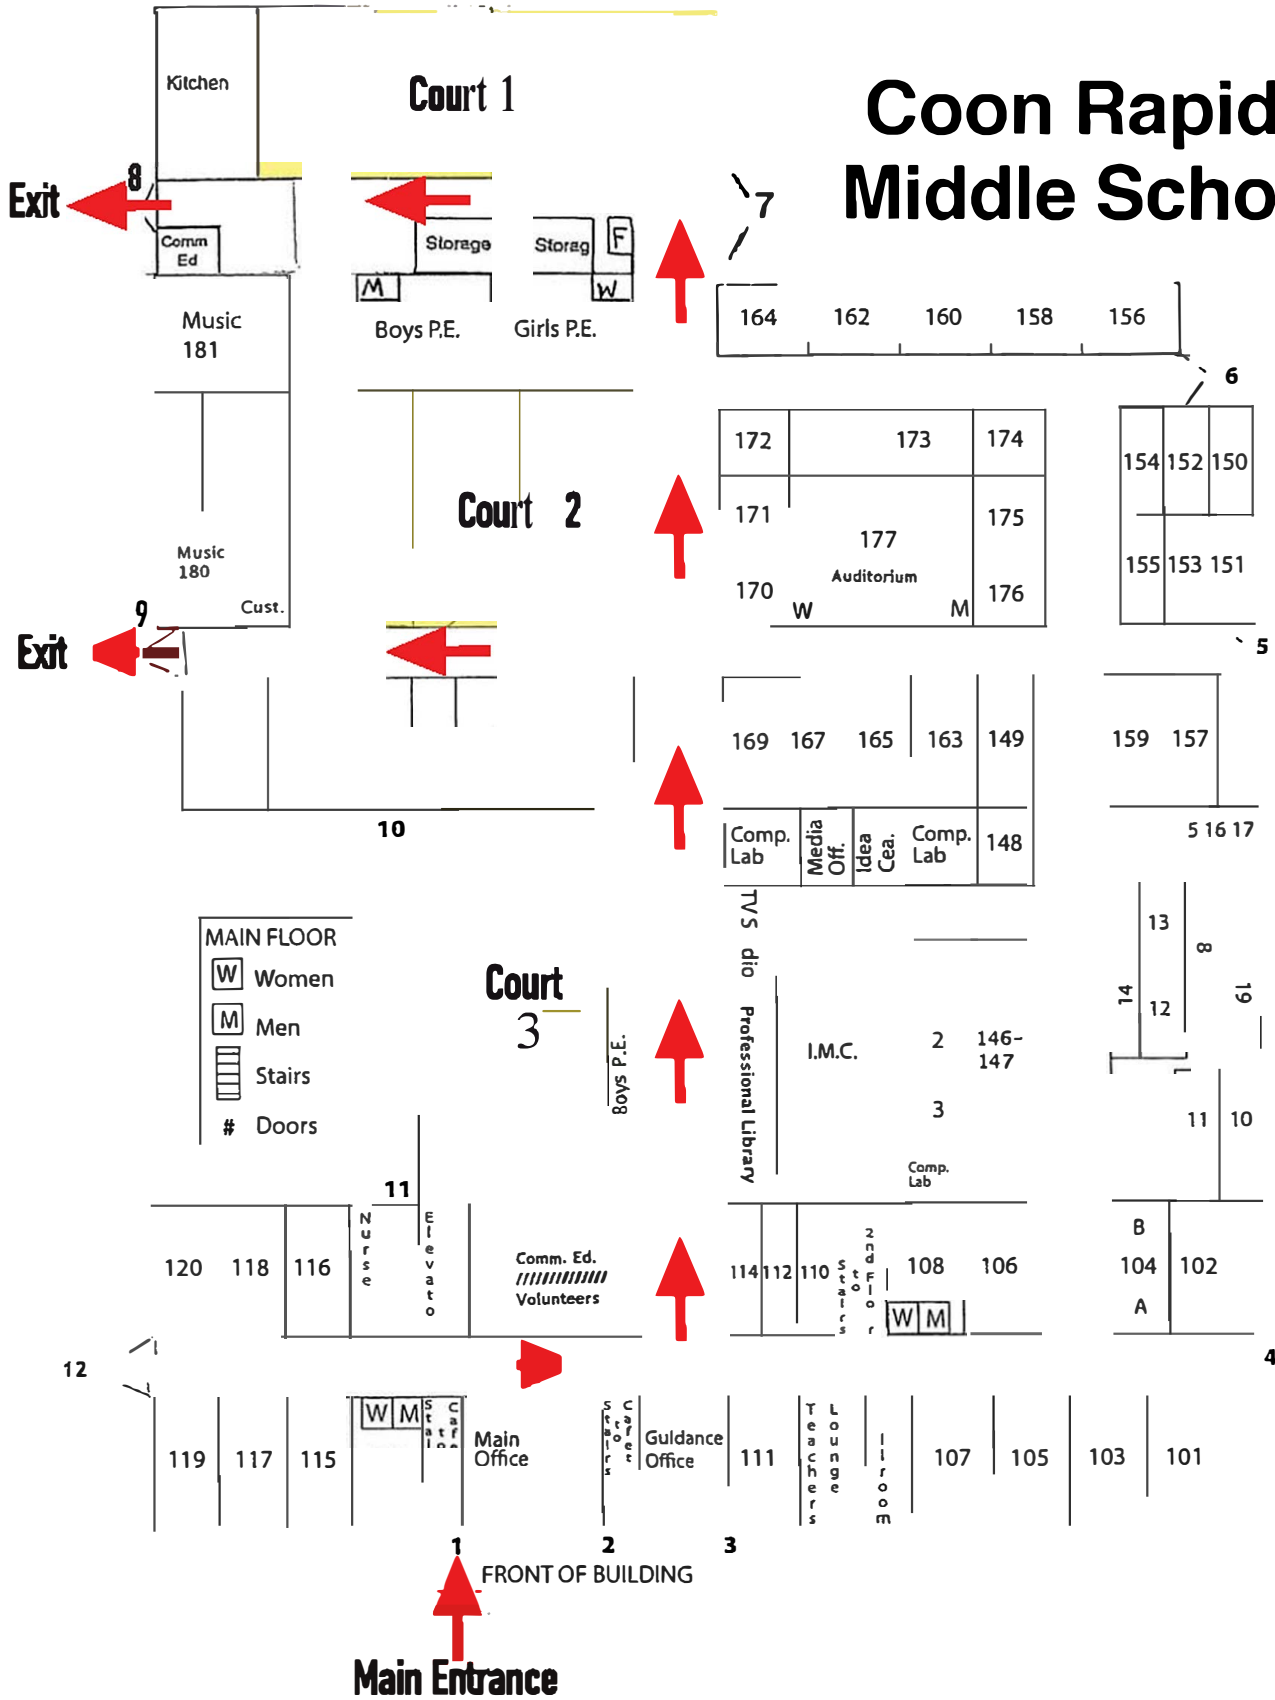

Coon Rapids Middle School

Main Parking Area

Middle School Parking Lot (South)

High School Parking Lot (North)

Main Entrance