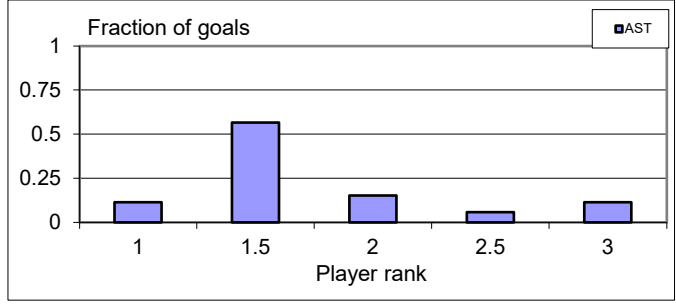

*Games = Total number of possible games played starting in September 2006 including games played as a substitute.

Goals by Ranking

Winter 2024

December 5, 2024

Goals are normalized by the number of players at each rank level.