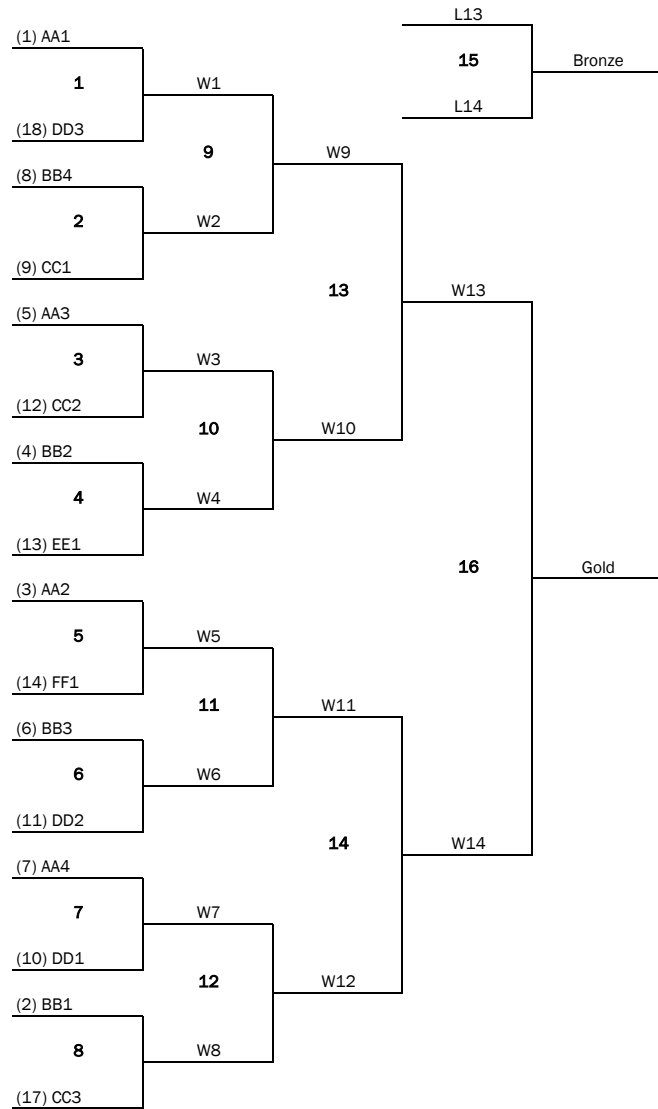

Division: **14UG - D3T1**