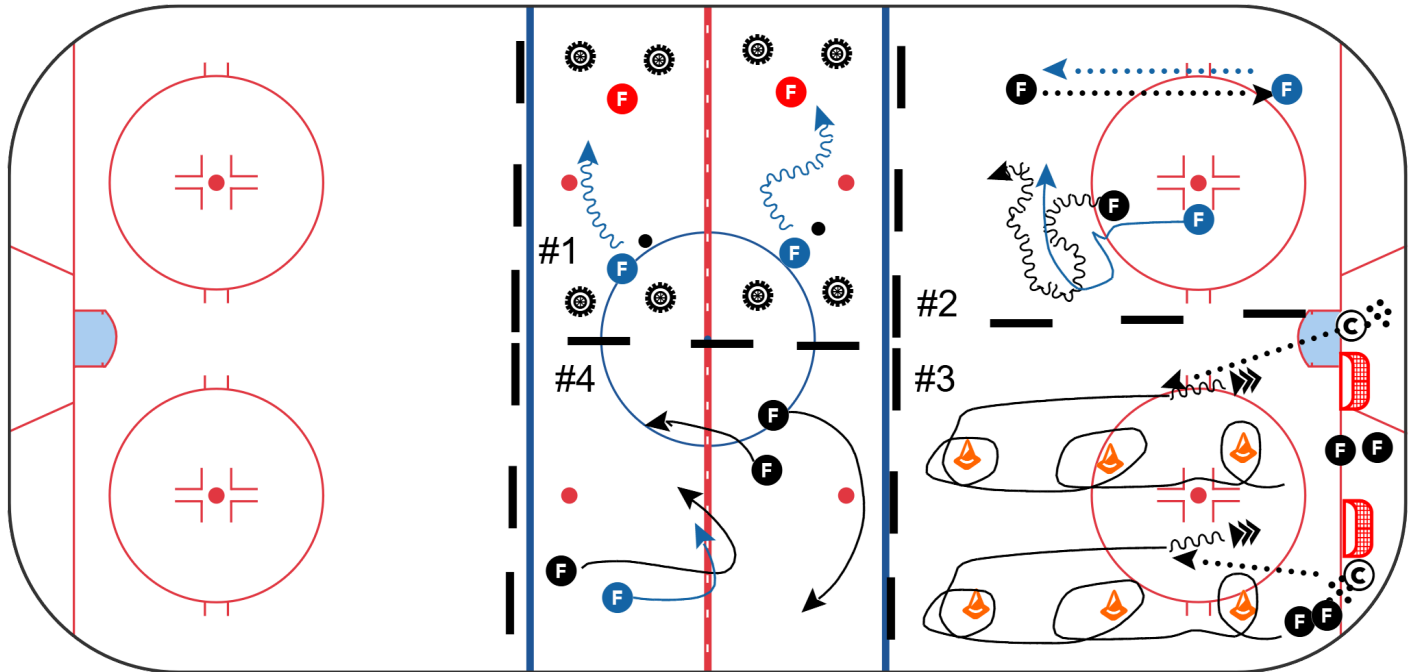

# 2026 Feb. 16-Mite/8U

Date: Feb 16 2026

Time: 4:18 am

Duration: 60 mins

Setup/Free Play

10 mins

Crossovers Around Bumpers

10 mins

8U Puck Control/Out Edge-1

30 mins

## Description

**#1) 1v1 Tire Game** - Players compete 1v1 and try to carry the puck through the opposing players tires.

**#2) Stationary Passing / 1v1 Keep Away** - Players start by passing with a partner about 15 feet apart. On whistle, the partners play keep away. Coach whistles every 30 seconds and players alternate between passing and keep away. For younger groups, do keep away entire time.

**#3) 360 Turns, Coach Pass/Shoot** - Players make three 360 degree turns, catch a pass from coach and shoot on net. For younger players, have them weave the cones with the pucks.

**#4) Freeze Tag** - Basic tag game. Have 1-2 players be taggers. To unfreeze, another player must do a 2 turns all the way around them. Halfway through, make the older/upper mites go backwards.