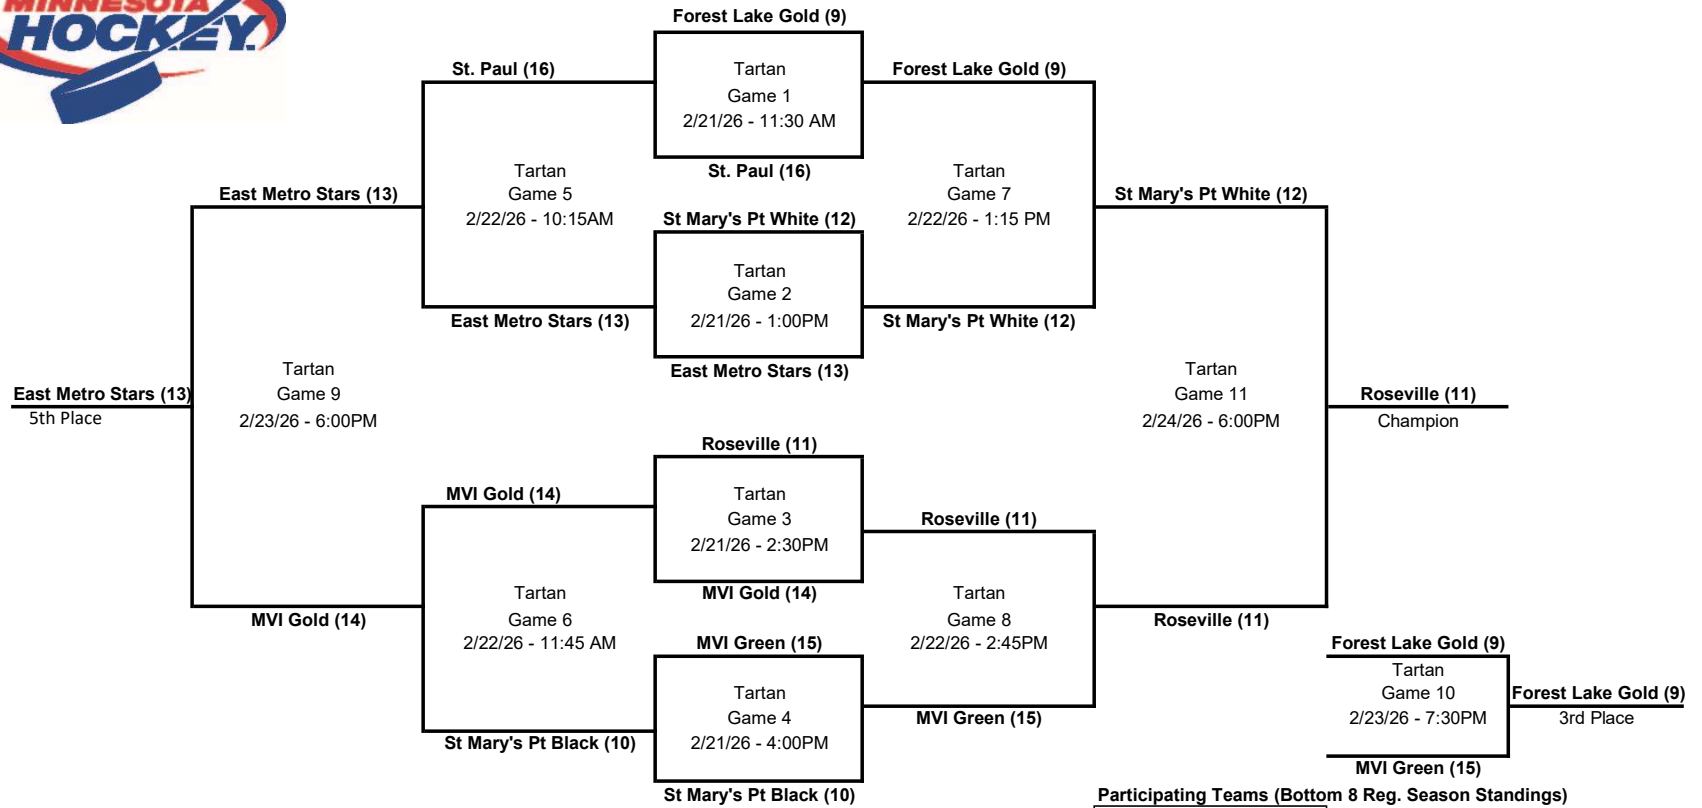

2026 District 2 Squirt C Tier 2 Tournament Bracket

Participating Teams (Bottom 8 Reg. Season Standings)

- (1) Forest Lake Gold
- (2) St Marys Point Black
- (3) Roseville
- (4) St Marys Point White
- (5) East Metro
- (6) MVI Gold
- (7) MVI Green
- (8) St Paul

Higher Seed is Home Team and Wears White/Light Colored Jerseys

Info for hosting association ice scheduler:
11 Games (60 minutes each)

Hosted by East Metro
Tartan Arena
740 Greenway Ave
Oakdale, MN 55128