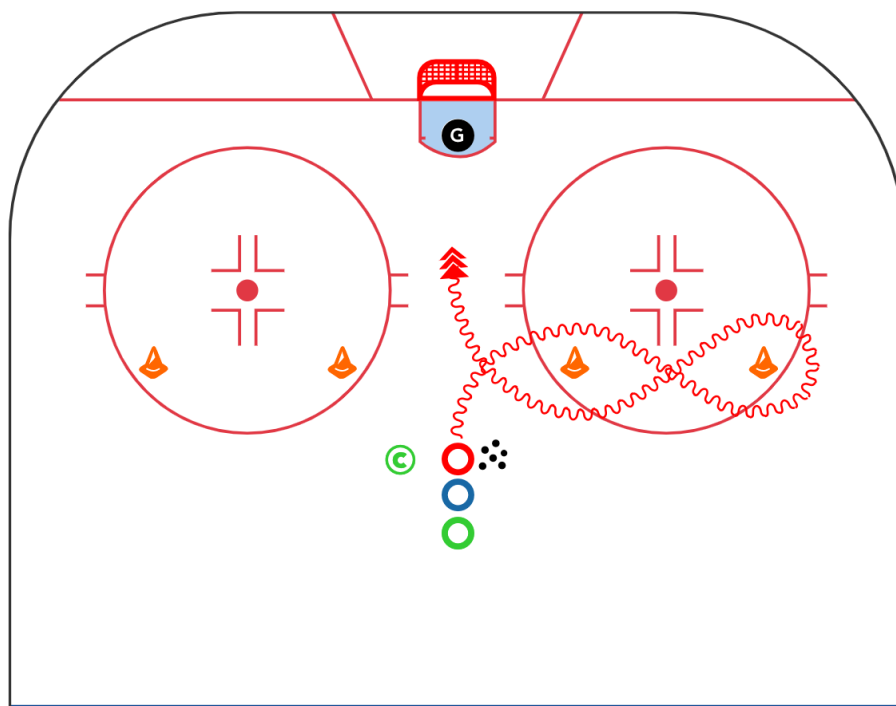

# Acceleration Out Of Turn

---

## Description

-  skate through the  's and come in a speed out of turn and take a shot on the net.

## Key Points

- Puck Control on turns
- Accelerating out of turns