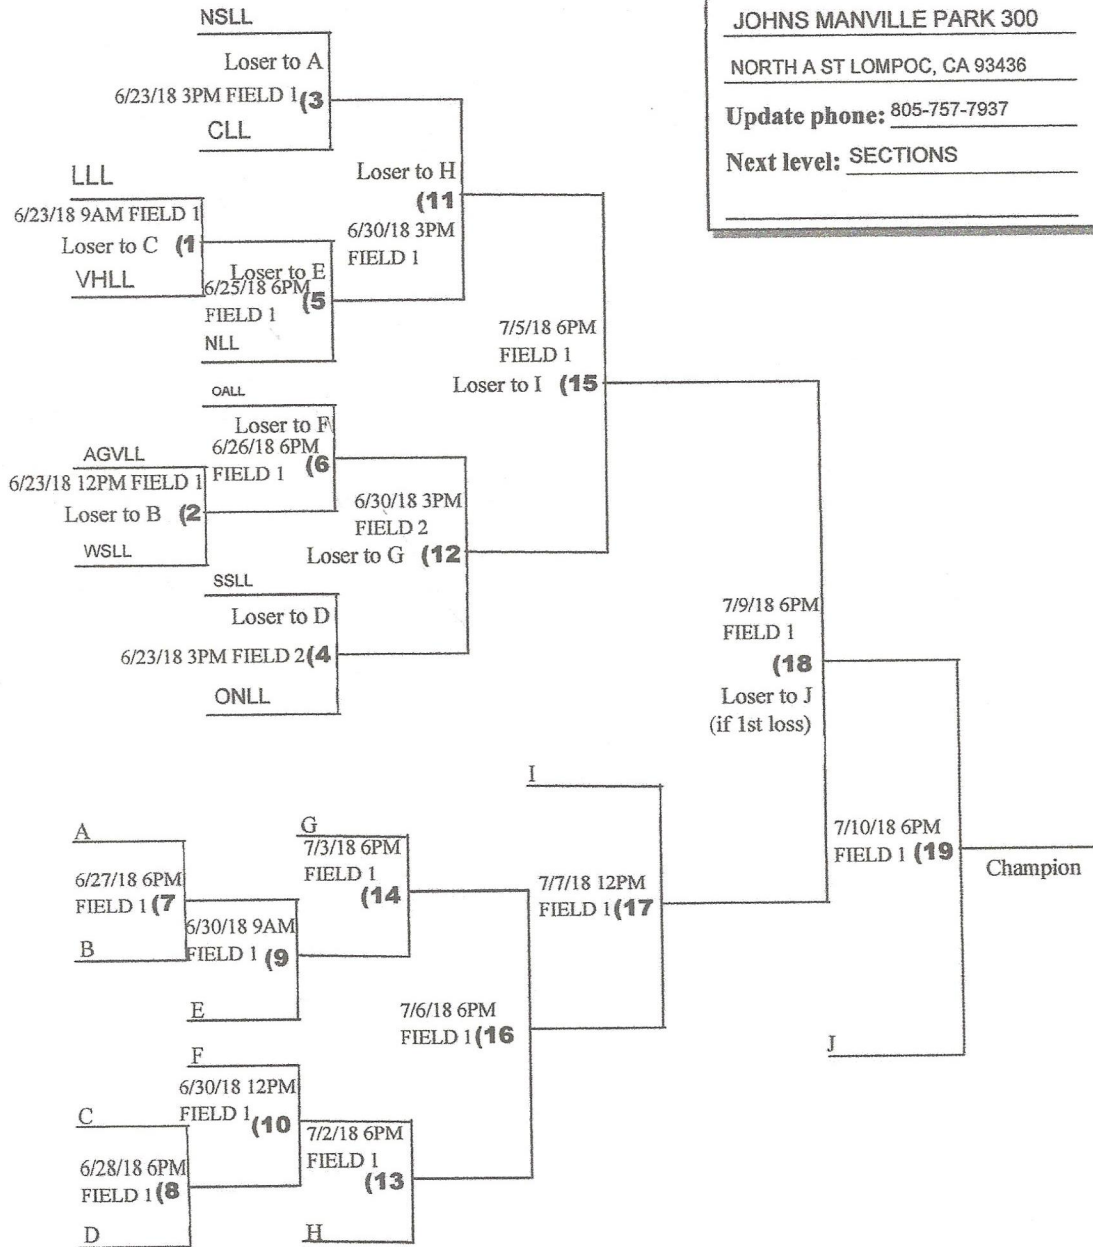

Ten Teams

Division: LL-10/11/12'S

Site(s): LOMPOC LITTLE LEAGUE

JOHNS MANVILLE PARK 300

NORTH A ST LOMPOC, CA 93436

Update phone: 805-757-7937

Next level: SECTIONS

<https://www.facebook.com/CAD65LL>

<http://www.cad65ll.com/Default.aspx?tabid=2186130>

Little League Web Site: www.littleleague.org