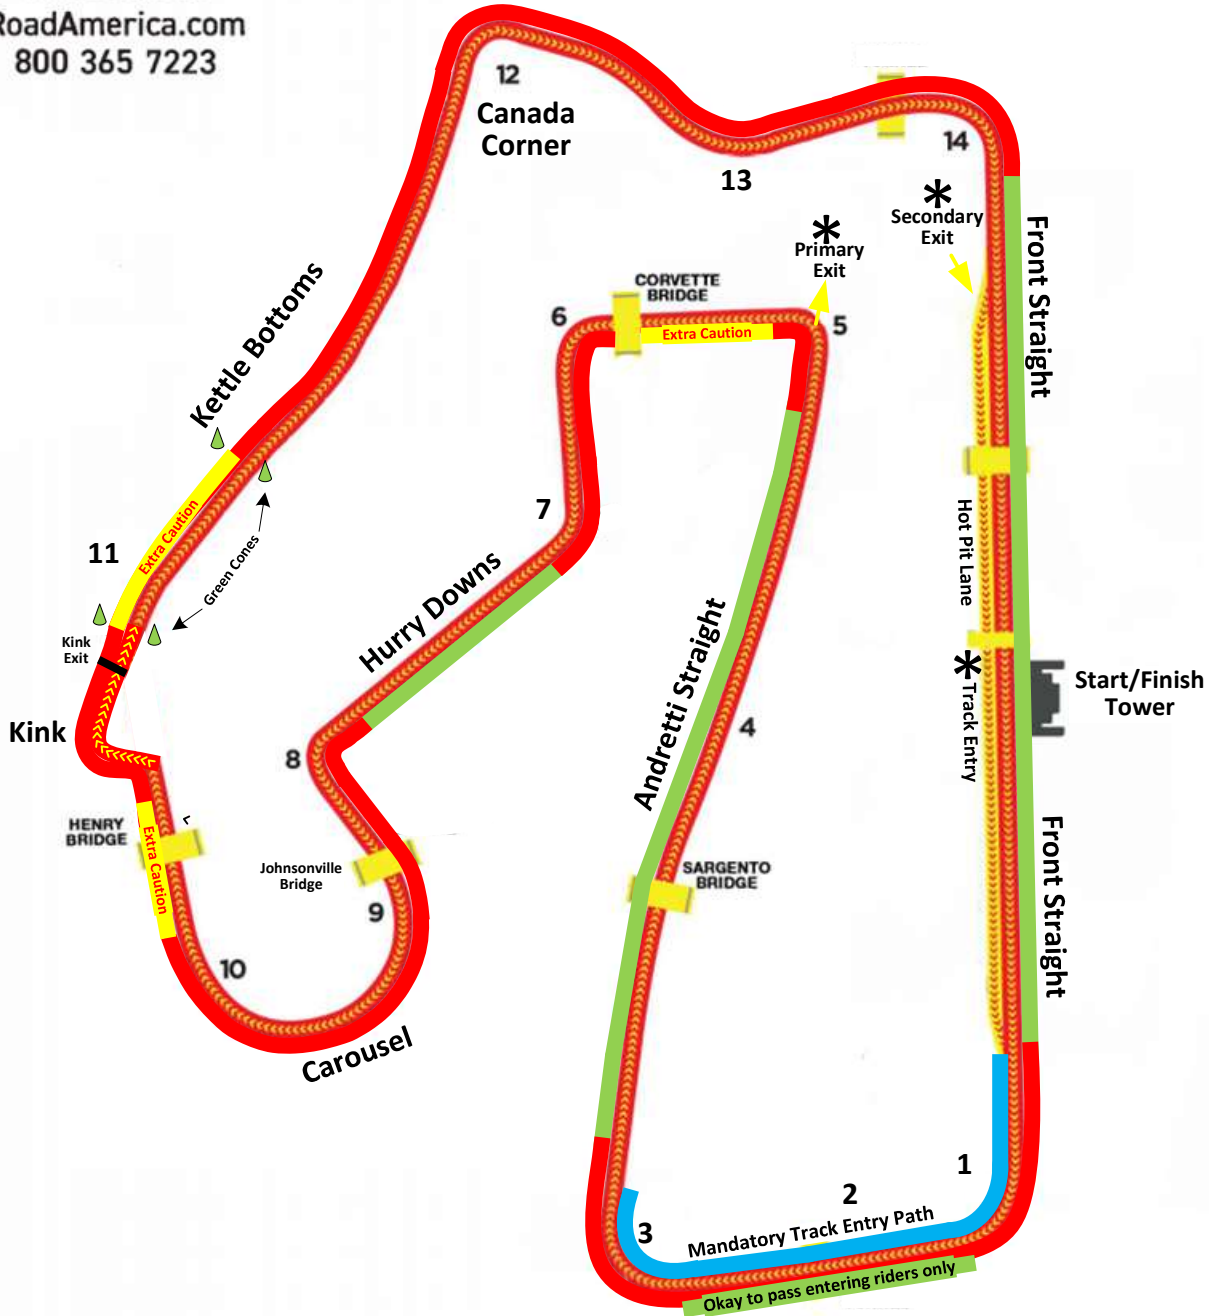

ROAD AMERICA®
ELKHART LAKE
WISCONSIN

RoadAmerica.com
 800 365 7223

Novice Group – Track Reference Map

- No Passing Zone
- Preferred Passing Zone Preferred Zone
- Passing Zone Extra Caution
- Track Surface
- Hot Pit Lane