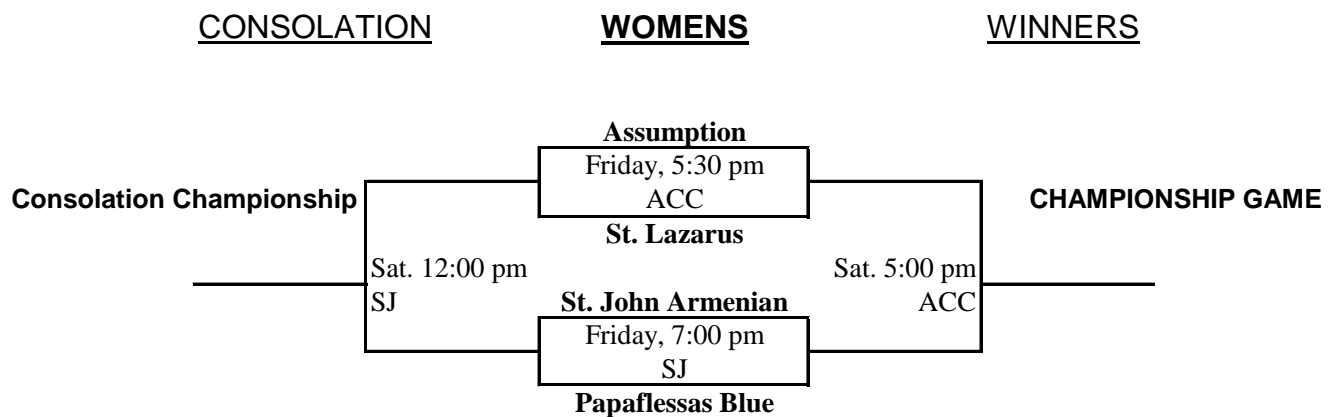

2019 PAN ORTHODOX TOURNAMENT

JUNIOR GIRLS DIVISION & WOMEN'S DIVISION

ACC - Assumption Cultural Center, 21800 Marter Road, St. Clair Shores, MI 48080

SJ - St. John Armenian , 22001 Northwestern Highway, Southfield, MI 48075

BMS(G) - Brownell Middle School (Girls Gym), 260 Chalfonte, Grosse Pointe Farms, MI 48236

BMS(B) - Brownell Middle School (Boys Gym), 260 Chalfonte, Grosse Pointe Farms, MI 48236

SC - St. Clare of Montefalco School, 16231 Charlevoix St, Grosse Pointe Park, MI 48230