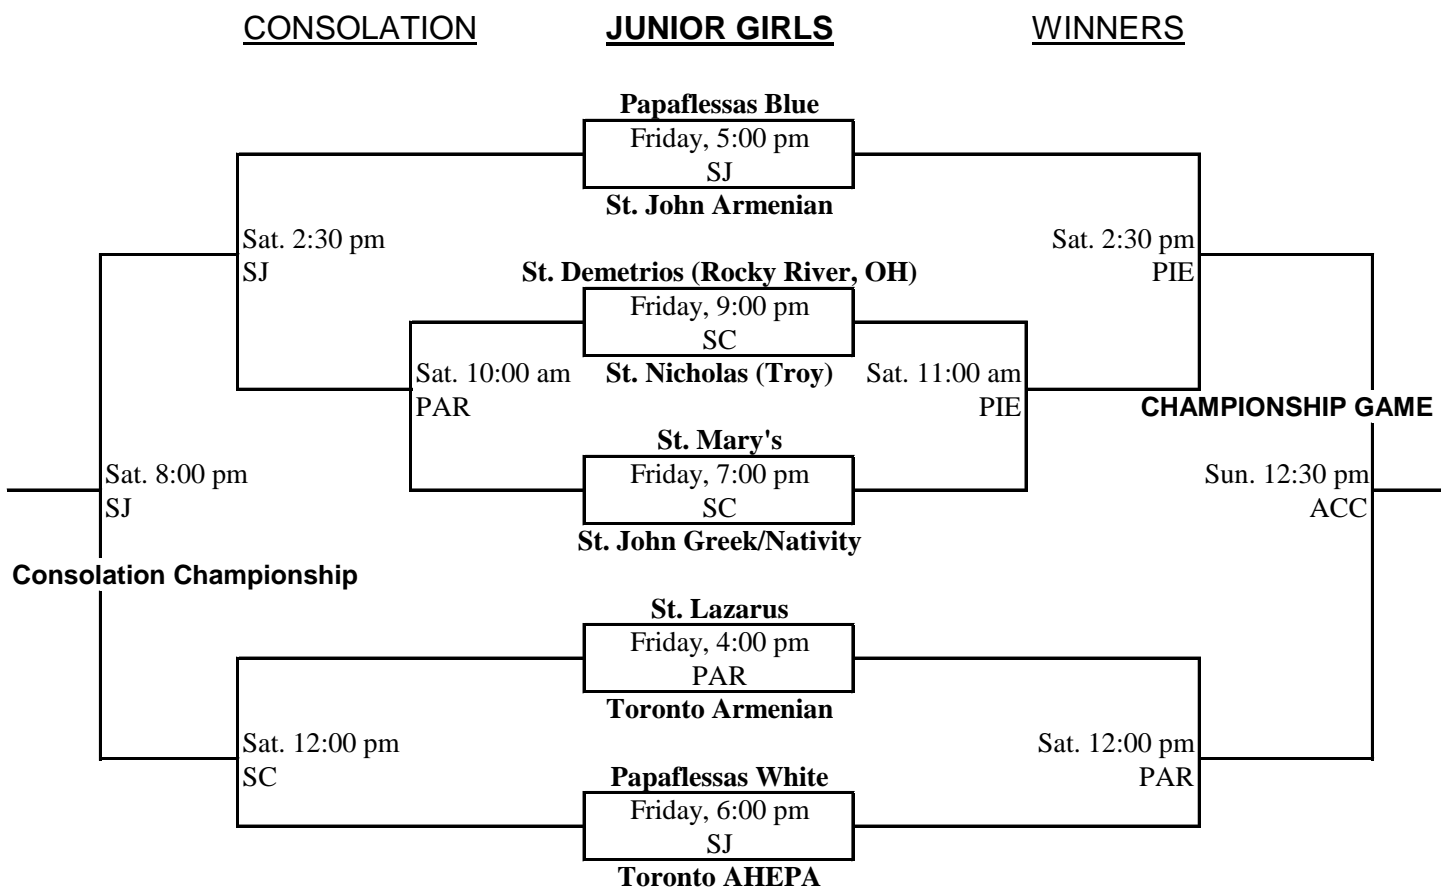

2019 PAN ORTHODOX TOURNAMENT

JUNIOR GIRLS DIVISION & WOMEN'S DIVISION

ACC - Assumption Cultural Center, 21800 Marter Road, St. Clair Shores, MI 48080

SJ - St. John Armenian , 22001 Northwestern Highway, Southfield, MI 48075

BMS(G) - Brownell Middle School (Girls Gym), 260 Chalfonte, Grosse Pointe Farms, MI 48236

BMS(B) - Brownell Middle School (Boys Gym), 260 Chalfonte, Grosse Pointe Farms, MI 48236

SC - St. Clare of Montefalco School, 16231 Charlevoix St, Grosse Pointe Park, MI 48230

PAR - Parcels Middle School, 20600 Mack Ave, Grosse Pointe Woods, MI 48236

PIE - Pierce Middle School, 15430 Kercheval Ave, Grosse Pointe Park, MI 48230