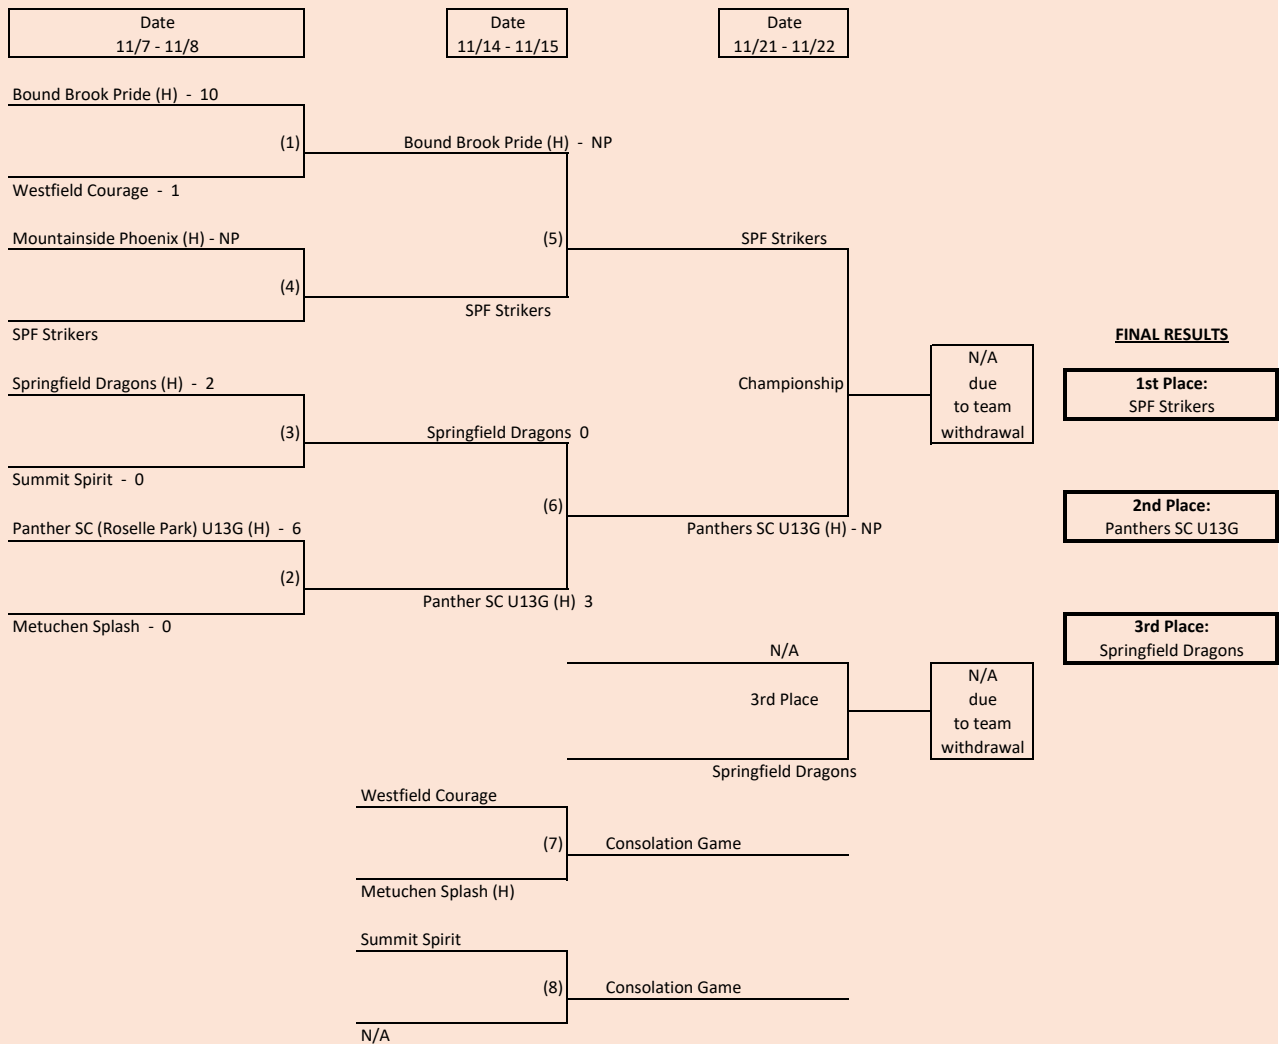

U13 GIRLS GREEN - 8 TEAM DIVISION - FALL 2020

Format D - 8 Team Division

Option of Winner of (7) vs Winner of (8) on 11/21 (Town/Team Discretion)

Green - Fall 2020 Regular Season Standings

Rank	Team	W	L	T	PTS	Goals Against	Goal Differential	HTH
1	Bound Brook Pride	7	0	0	35	3	22	
2	Panther SC (Roselle Park) U13G	6	1	0	31	6	15	
3	Springfield Dragons	5	2	0	27	7	7	
4	Mountainside Phoenix	3	3	1	21	10	2	
5	SPF Strikers	2	4	1	17	14	-2	
6	Summit Spirit	1	4	2	15*	14	-3	0
7	Metuchen Splash	1	4	2	15*	17	-8	0
8	Westfield Courage	0	7	0	7	37	-33	

Tie Breaker (Head to Head, Goals Against, Goal Differential):

* First Tie Breaker is Head to Head

9/19 Game: Metuchen 1 Summit 1

* Second Tie Breaker is Goals Against

Summit has less Goals Against than Metuchen so Summit is higher seed.

*Third Tie Breaker is Goal Differential