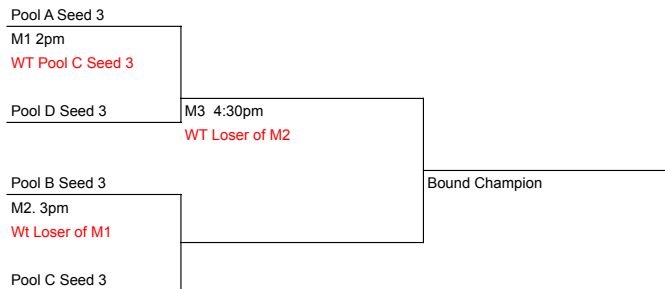

Pool Chart

**Pool A Ct 1-3**

- 1 Indian Rocks Christian
- 2 Orlando Christian Prep
- 3 Geneva School

**Pool B Ct 4-6**

- 1 Holy Trinity Episcopal
- 2 The Master's Academy
- 3 Cambridge Christian

**Pool C Ct 7-9**

- 1 Merritt Island Christian
- 2 All Saints Academy
- 3 Burns Sci Tech

**Pool D Ct 10-12**

- 1 Bell Creek
- 2 Sarasota Christian
- 3 First Academy Leesburg

**State Championship Bracket. Court 1-3**

**Orlando Health Champion Courts 4-6**

**BOUND Champion Courts 7-9**

Three way tie

Set Percentage - sets win/sets total

Point percentage - a team's total points scored divided by total points scored against them

Coin toss if still tied after Set percentage and Point percentage

Pool A Courts 1-3

PA Seed 1 vs PA Seed 3 ( PA Seed 2 WT) 9:00am  
PA Seed 2 vs PA Seed 3 (PA Seed 1 WT) 10:30 am  
PA Seed 1 vs PA Seed 2 (PA Seed 3 Wt) 12pm

Pool A

**Indian Rocks vs Geneva IR 2-1**  
21-9 21-14 21-12 21-13 17-21 14-21  
**OCP vs Geneva Geneva 3-0**  
21-12 21-6 21-8 21-8 21-11 21-9  
**Indian Rocks vs OCP. Indian Rocks 3-0**  
21-12 21-8 21-11 21-7 21-13 21-9