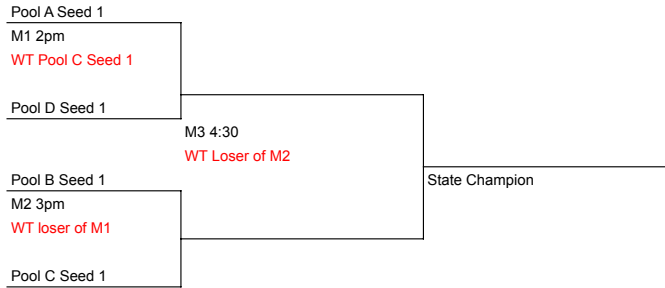

Pool Chart

**Pool A Ct 1-3**

- 1 Indian Rocks Christian
- 2 Orlando Christian Prep
- 3 Geneva School

**Pool B Ct 4-6**

- 1 Holy Trinity Episcopal
- 2 The Master's Academy
- 3 Cambridge Christian

**Pool C Ct 7-9**

- 1 Merritt Island Christian
- 2 All Saints Academy
- 3 Burns Sci Tech

**Pool D Ct 10-12**

- 1 Bell Creek
- 2 Sarasota Christian
- 3 First Academy Leesburg

**State Championship Bracket. Court 1-3**

**Orlando Health Champion Courts 4-6**

**BOUND Champion Courts 7-9**

Three way tie

Set Percentage - sets win/sets total

Point percentage - a team's total points scored divided by total points scored against them

Coin toss if still tied after Set percentage and Point percentage

Pool A Courts 1-3

PA Seed 1 vs PA Seed 3 ( PA Seed 2 WT) 9:00am  
PA Seed 2 vs PA Seed 3 (PA Seed 1 WT) 10:30 am  
PA Seed 1 vs PA Seed 2 (PA Seed 3 Wt) 12pm

Pool A

**Indian Rocks vs Geneva IR 2-1**  
21-9 21-14 21-12 21-13 17-21 14-21  
**OCP vs Geneva Geneva 3-0**  
21-12 21-6 21-8 21-8 21-11 21-9  
**Indian Rocks vs OCP. Indian Rocks 3-0**  
21-12 21-8 21-11 21-7 21-13 21-9