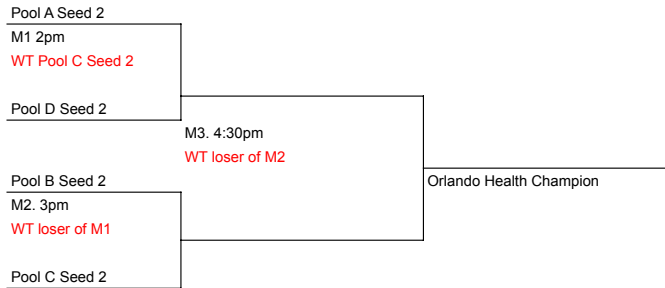

Pool Chart

**Pool A Ct 1-3**

- 1 Indian Rocks Christian
- 2 Orlando Christian Prep
- 3 Geneva School

**Pool B Ct 4-6**

- 1 Holy Trinity Episcopal
- 2 The Master's Academy
- 3 Cambridge Christian

**Pool C Ct 7-9**

- 1 Merritt Island Christian
- 2 All Saints Academy
- 3 Burns Sci Tech

**Pool D Ct 10-12**

- 1 Bell Creek
- 2 Sarasota Christian
- 3 First Academy Leesburg

**State Championship Bracket. Court 1-3**

**Orlando Health Champion Courts 4-6**

**BOUND Champion Courts 7-9**

Three way tie

Set Percentage - sets win/sets total

Point percentage - a team's total points scored divided by total points scored against them

Coin toss if still tied after Set percentage and Point percentage

Pool A Courts 1-3

PA Seed 1 vs PA Seed 3 ( PA Seed 2 WT) 9:00am  
PA Seed 2 vs PA Seed 3 (PA Seed 1 WT) 10:30 am  
PA Seed 1 vs PA Seed 2 (PA Seed 3 Wt) 12pm

Pool A

**Indian Rocks vs Geneva IR 2-1**  
21-9 21-14 21-12 21-13 17-21 14-21  
**OCP vs Geneva Geneva 3-0**  
21-12 21-6 21-8 21-8 21-11 21-9  
**Indian Rocks vs OCP. Indian Rocks 3-0**  
21-12 21-8 21-11 21-7 21-13 21-9