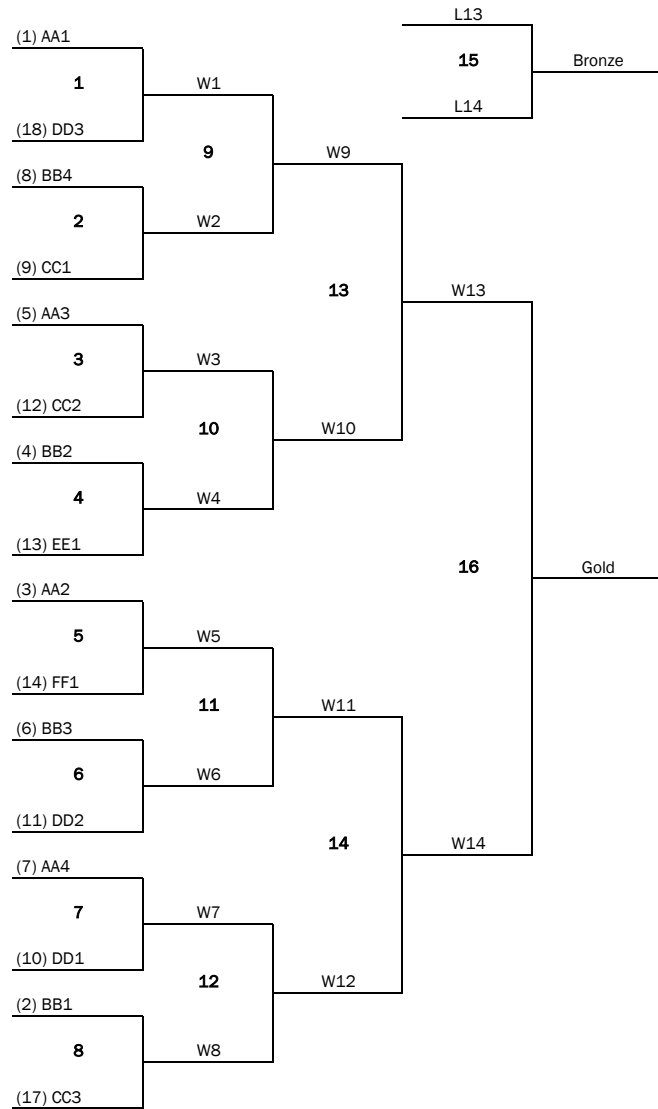

Division: **14UG - D2T1**