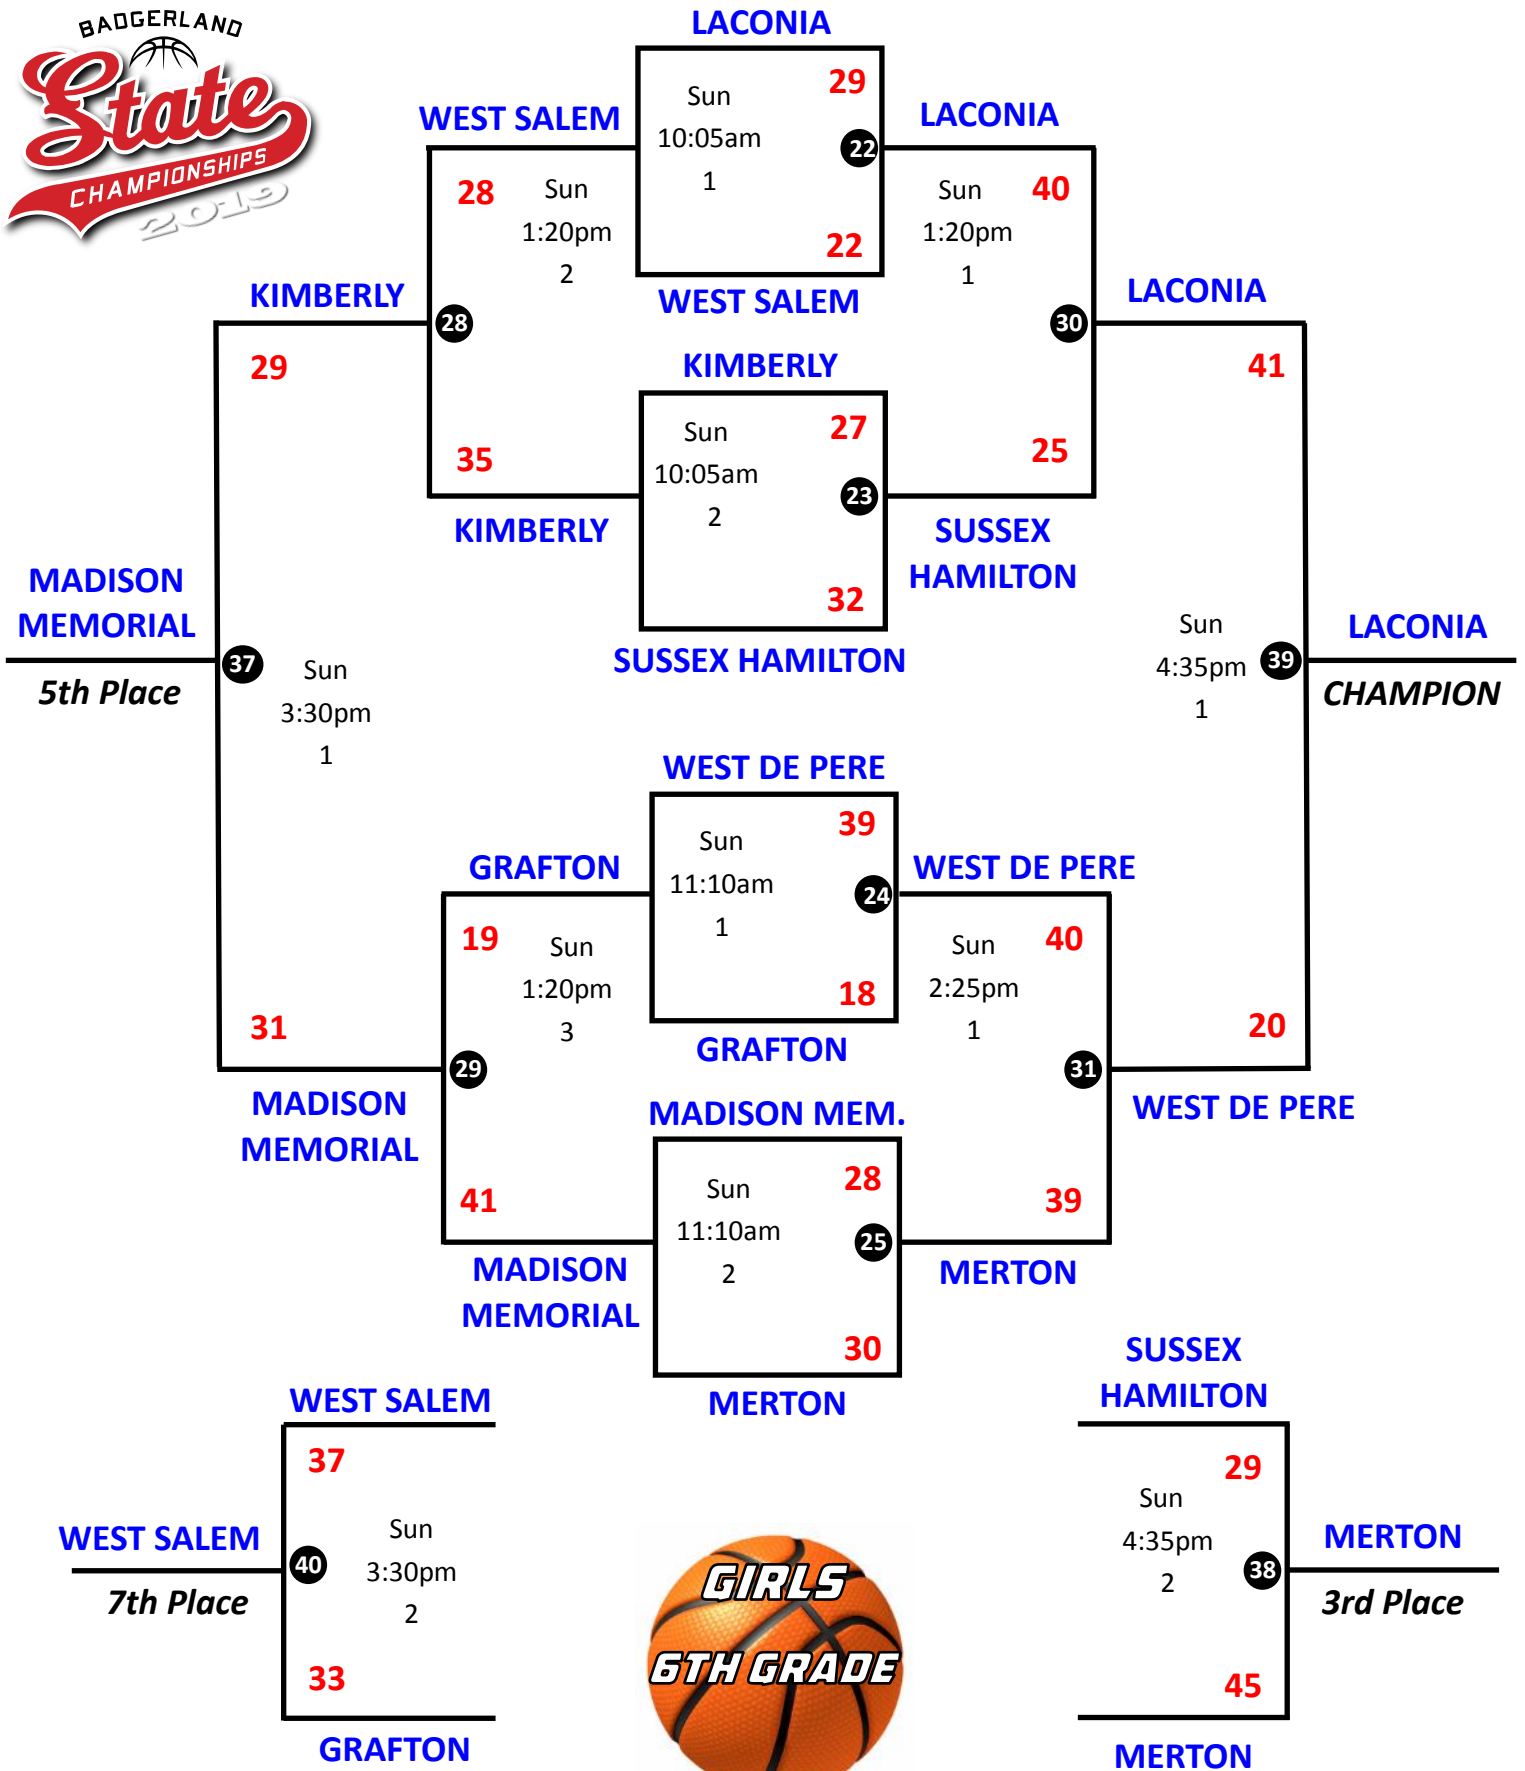

Pool Play Schedule

GIRLS 6TH GRADE

Pool A Schedule

Game #	Team 1	Score	Team 2	Score	Date	Time	Court
1	Laconia	36	Slinger	12	Sat	9:00am	1
2	Kimberly	29	Franklin	28	Sat	9:00am	2
8	Laconia	42	Franklin	30	Sat	12:15pm	1
9	Kimberly	44	Slinger	25	Sat	12:15pm	2
15	Laconia	43	Kimberly	23	Sat	2:25pm	2
16	Franklin	40	Slinger	16	Sat	2:25pm	1

Pool B Schedule

Game #	Team 1	Score	Team 2	Score	Date	Time	Court
3	Merton	51	Mineral Point	8	Sat	10:05am	1
4	Sussex-Hamilton	20	Madison Memorial	39	Sat	10:05am	2
10	Merton	32	Madison Memorial	28	Sat	12:15pm	3
11	Sussex-Hamilton	39	Mineral Point	22	Sat	2:25pm	3
17	Merton	38	Sussex-Hamilton	41	Sat	4:35pm	1
18	Madison Memorial	43	Mineral Point	19	Sat	4:35pm	2

Pool C Schedule

Game #	Team 1	Score	Team 2	Score	Date	Time	Court
5	West De Pere	37	Grafton	15	Sat	11:10am	1
6	Germantown	14	Appleton North	21	Sat	11:10am	2
7	Muskego	24	West Salem	39	Sat	11:10am	3
12	West De Pere	41	West Salem	23	Sat	1:20pm	1
13	Germantown	35	Muskego	15	Sat	1:20pm	2
14	Appleton North	19	Grafton	24	Sat	1:20pm	3
19	West De Pere	41	Germantown	20	Sat	3:30pm	1
20	Muskego	14	Grafton	32	Sat	3:30pm	2
21	West Salem	34	Appleton North	30	Sat	3:30pm	3

GYM KEY

Courts 1-3: [Fox Valley Lutheran H.S.](#)

Championship Bracket