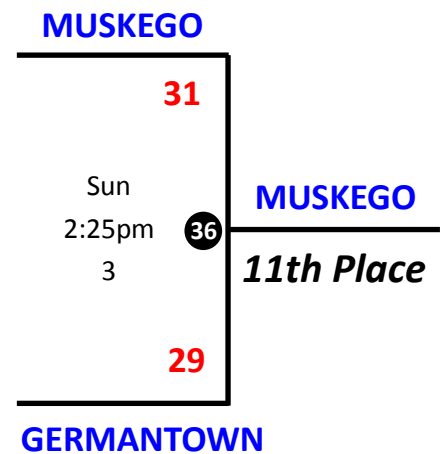

Consolation Bracket

GYM KEY

Courts 1-3: Fox Valley Lutheran H.S.