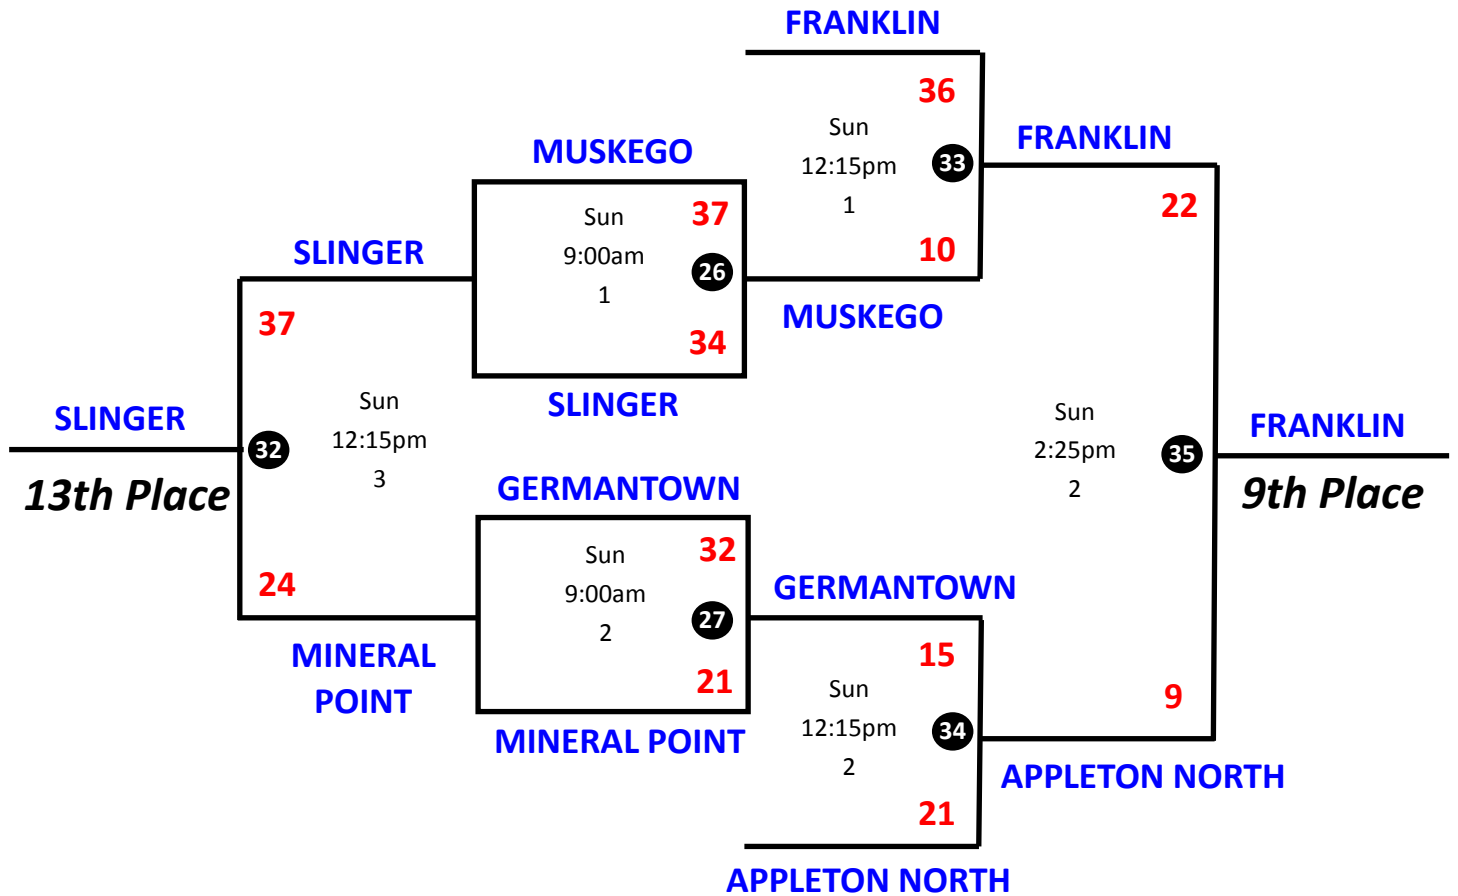

Consolation Bracket

GYM KEY

Courts 1-3: Fox Valley Lutheran H.S.