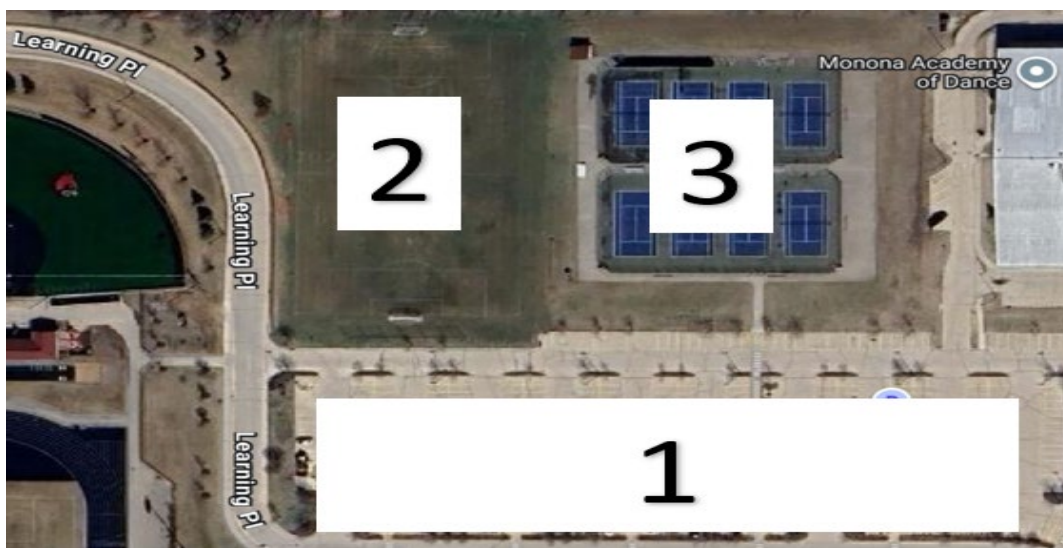

SPSC Games at Sun Prairie East High School JV Field

{888 Grove Street, Sun Prairie, WI 53590}

Guidelines and Policies for Coaches, Managers, Players, and Parents/Spectators – Home and Visitors

1. Please park in the main school parking lot (#1 in image below)
2. Please leave the stadium looking as good or better than it did when you arrived.
3. You may arrive up to, but not earlier than, 45 minutes prior to the start of the game. If there is a game in progress when you arrive, please wait until the current game is over before coming onto the field. The field must be cleared out and emptied within 15 minutes after the conclusion of the game.
4. Coaches and managers, please bring your corner flags. The SP East JV field is grass (#2).
5. Coaches, managers and players sit on the side OPPOSITE the tennis courts (#3). Parents/spectators sit closest to the tennis courts. There are some bleachers, but you may want to bring chairs.

*Coaches/Managers – you may need to help move goals into place though the custodians should be doing this. This field is often used by different sports between soccer games. Please call John Fischer at 608 535 0304 if you need assistance.