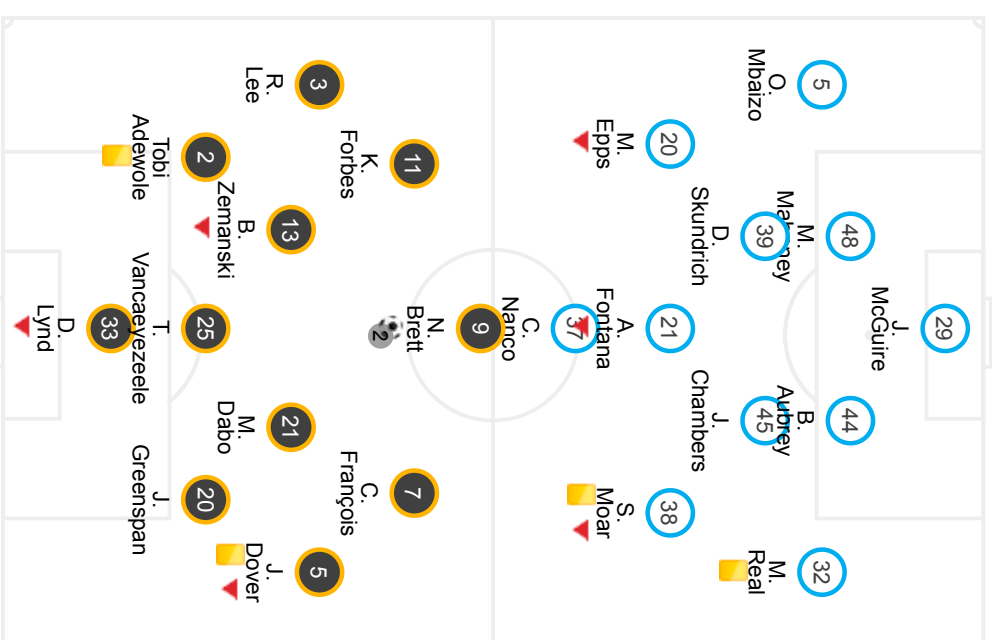

USL

Bethlehem Steel

1 - 2

Pittsburgh Riverhounds SC

C. Nanco 52 (Assists: S. Moar)

FT

N. Brett 35 (Assists: K. Forbes)

KO: 12 Aug 2018 17:00

N. Brett 79 (Assists: C. Francois)

REF: Guido Gonzalez Jr.

Attendance: 2,752

Venue: Goodman Stadium

Match Stats

FH	SH	FT	Statistic	FH	SH	FT
0	1	1	Goals	1	1	2
0	4	4	Total Shots (including blocked shots)	9	10	19
0	2	2	Shots On Target	2	5	7
0	0	0	Shots Off Target	4	2	6
0	2	2	Blocked Shots	3	3	6
0	2	2	Shots from inside the box	5	7	12
0	2	2	Shots from outside the box	4	3	7
0	0	0	Headed Shots	0	1	1
1	1	2	Corners	3	2	5
11	10	21	Fouls Conceded	7	6	13
2	9	11	Open Play Crosses	1	3	4
0	0	0	Offsides	0	1	1
29	28	57	Duels Won	30	37	67
49.2%	43.1%	46.0%	Duels Won (%)	50.8%	56.9%	54.0%
197	208	405	Total Passes	259	206	465
66.0%	74.5%	70.4%	Passing Accuracy	77.2%	71.4%	74.6%
42.9%	50.7%	46.6%	Possession	57.1%	49.3%	53.4%

Starting Formations

Bethlehem Steel

	Minutes Played	Total Saves	Shots Saved (%)	Crosses Claimed	Punches					
Jake McGuire	90	5	71.4%	-	-					
Bethlehem Steel	Minutes Played	Total Shots	Shots On Target	Chances Created	Touches	Total Passes	Passing Accuracy	Tackles	Fouls Won	Fouls Conceded
Matthew Mahoney	90	-	-	-	78	69	65.2%	2	-	2
Matthew Real	90	-	-	-	51	30	66.7%	-	1	3
Oliver Mbaizo	90	1	-	-	63	40	57.5%	2	1	4
Brandon Aubrey	90	-	-	-	65	48	70.8%	1	3	1
James Chambers	90	-	-	-	73	59	74.6%	2	1	2
Anthony Fontana	68	-	-	-	21	16	93.8%	-	2	2
Santi Moar	77	-	-	2	38	22	81.8%	1	-	3
Marcus Epps	69	-	-	1	35	19	63.2%	2	-	-
Drew Skundrich	90	-	-	-	52	37	83.8%	2	-	1
Brendan Aaronson	22	1	1	-	14	11	54.5%	-	-	-
Michiee Ngalina	21	-	-	1	11	5	60%	-	1	-
Omar Holness	13	-	-	-	12	5	60%	1	-	1
Chris Nanco	90	2	1	-	36	18	77.8%	-	3	2

Card Summary

minute	Bethlehem Steel	Pittsburgh Riverhounds SC
80:41	Yellow Card - Mathew Real - Foul	
69:10	Yellow Card - Santi Moar - Foul	
61:50		Yellow Card - Jordan Dover - Foul
25:43		Yellow Card - Tobi Adewole - Foul
19:27	Yellow Card - Mathew Mahoney - Foul	