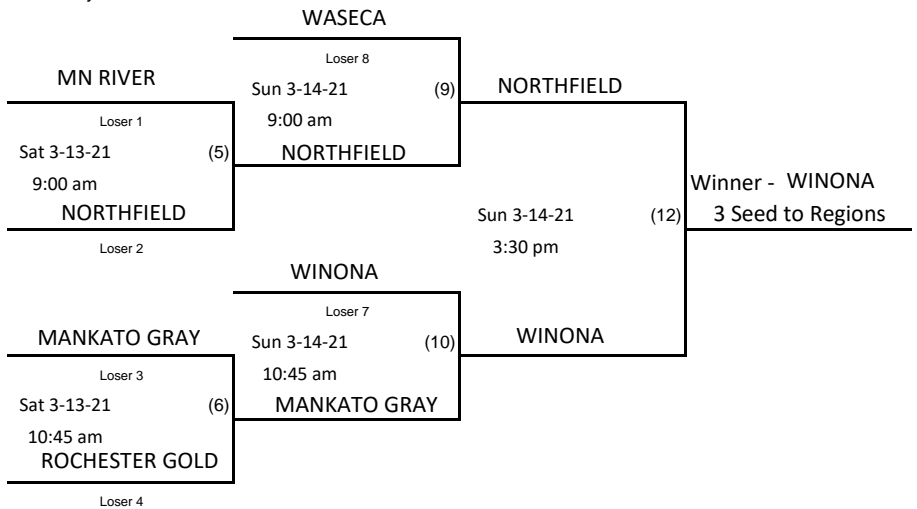

**\*\*HIGH SEED IS THE HOME TEAM\*\***  
**\*\*IF SAME SEED, EAST WILL BE HOME TEAM\*\***

Winner - ROCHESTER WHITE  
1 Seed to Regions  
 Loser - MANKATO BLACK  
 2 Seed to Regions

PeeWee B  
 District Tournament  
 Location: LaCrescent Arena  
 Director: Kathy Thoen  
[kthoen@uwlax.edu](mailto:kthoen@uwlax.edu)  
 608-385-2412

**Playback Bracket**

Winner - WINONA  
3 Seed to Regions