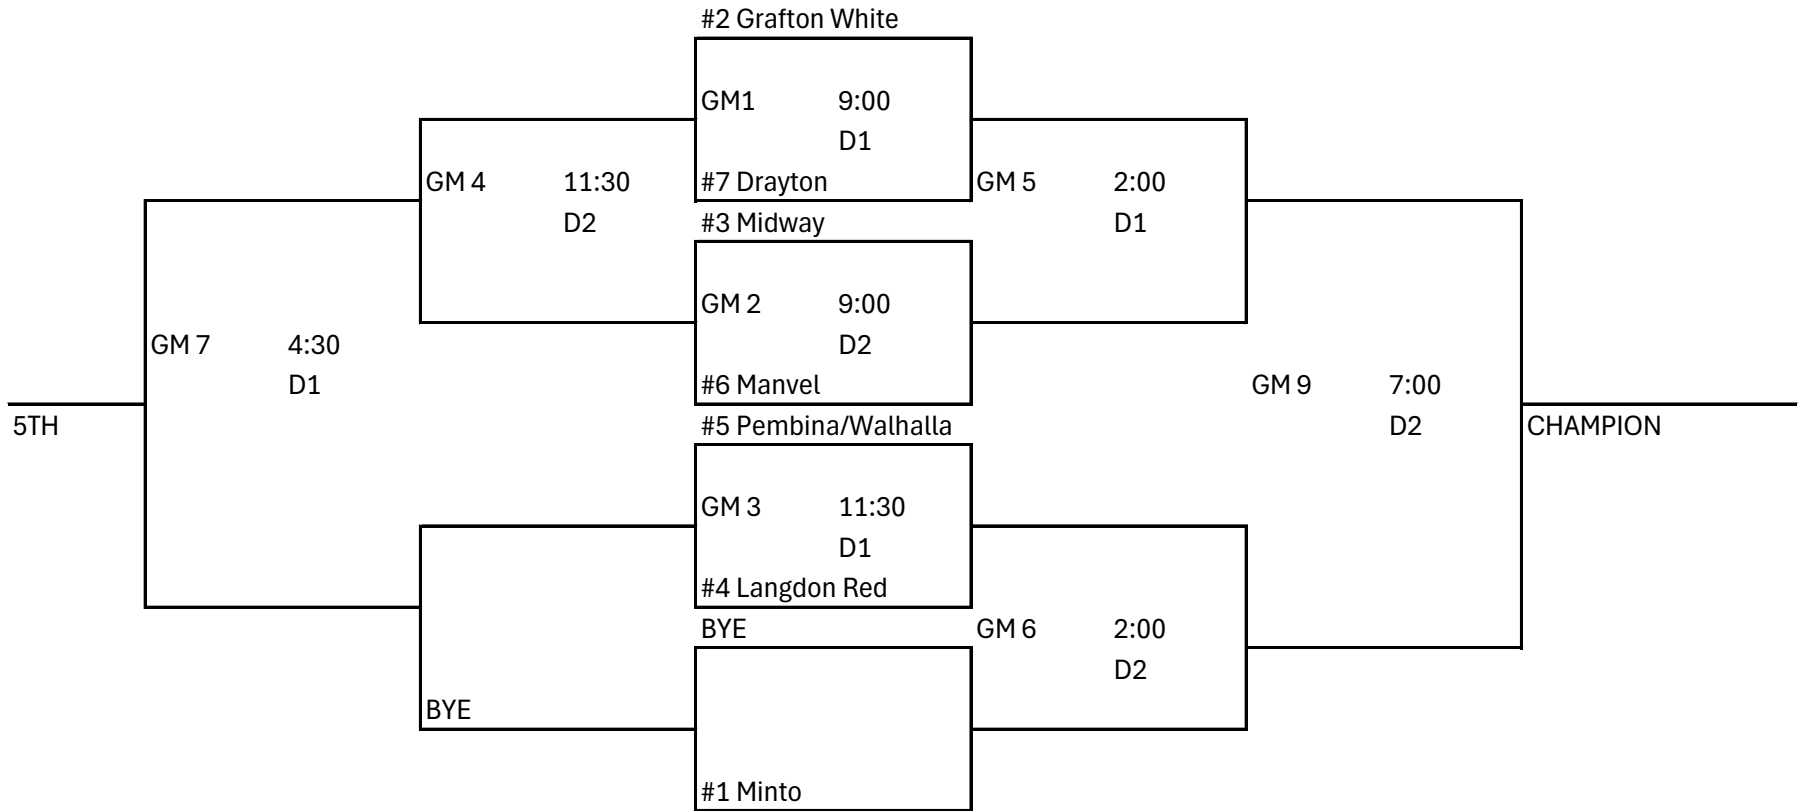

2025 NORTH VALLEY 10U SILVER TOURNAMENT

ALL GAMES SUBJECT TO A START TIME 30 MINUTES PRIOR TO SCHEDULED
PLEASE HAVE YOUR TEAMS THERE AND READY

GAMES PLAYED IN MINTO