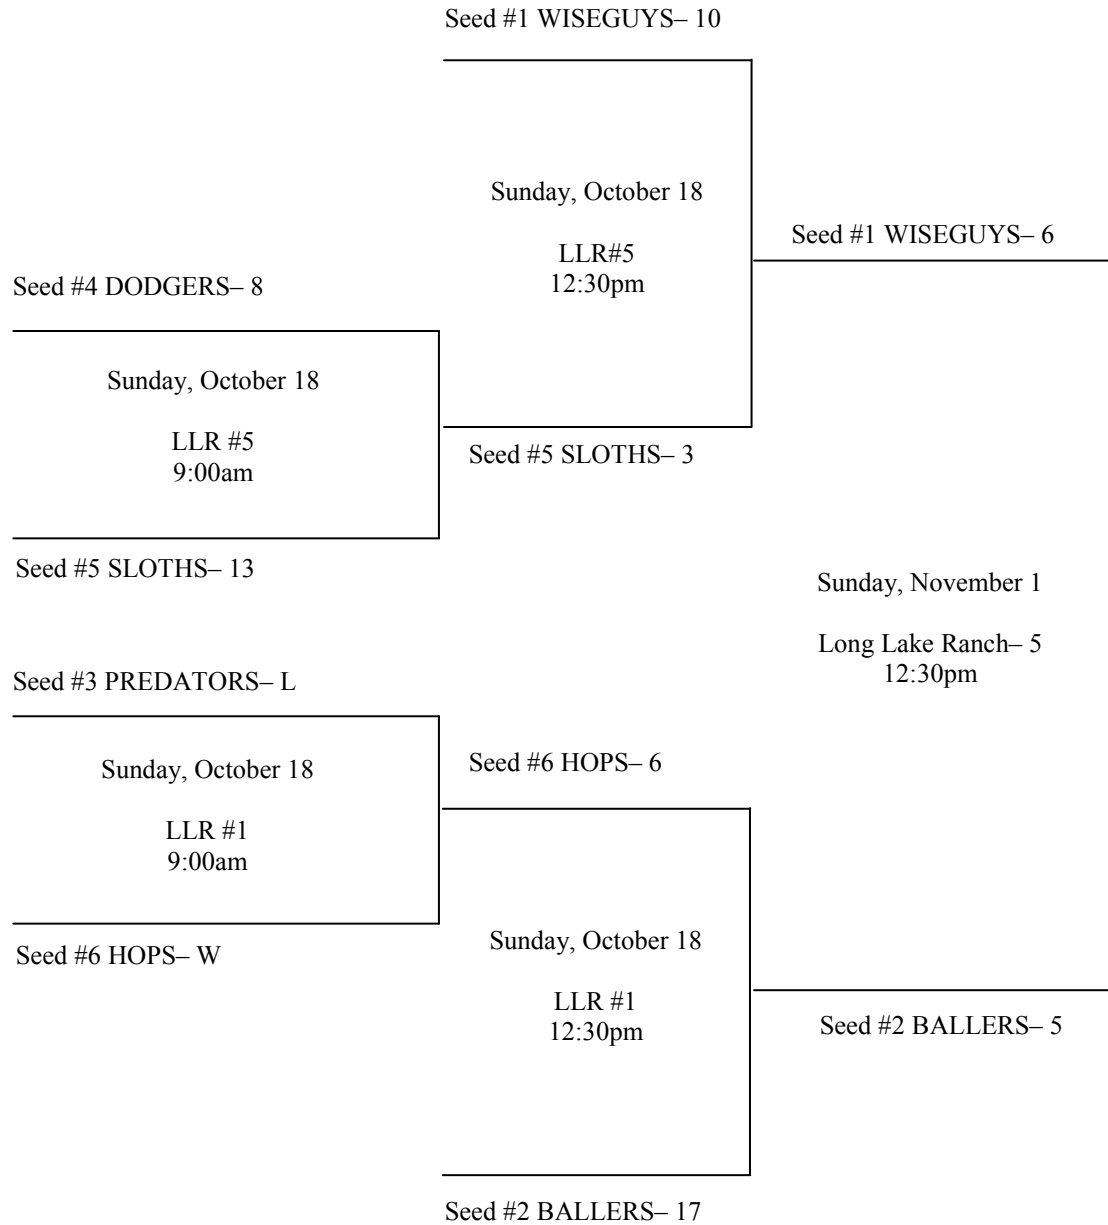

25WA PLAYOFF BRACKETS 2020

LEAGUE CHAMPIONS- WISEGUYS