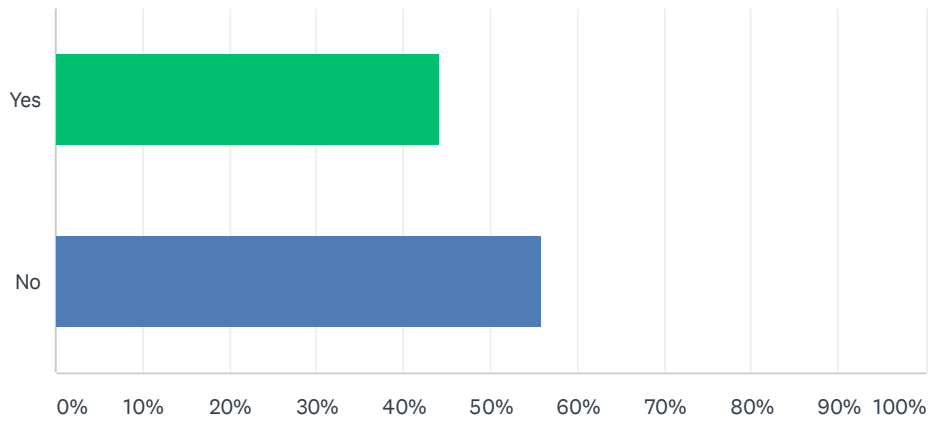

# Q1 Would you support staying as one association but aligning our Youth teams by high school boundary as scheduled above?

Answered: 276 Skipped: 0

ANSWER CHOICES	RESPONSES	
Yes	44.20%	122
No	55.80%	154
TOTAL		276