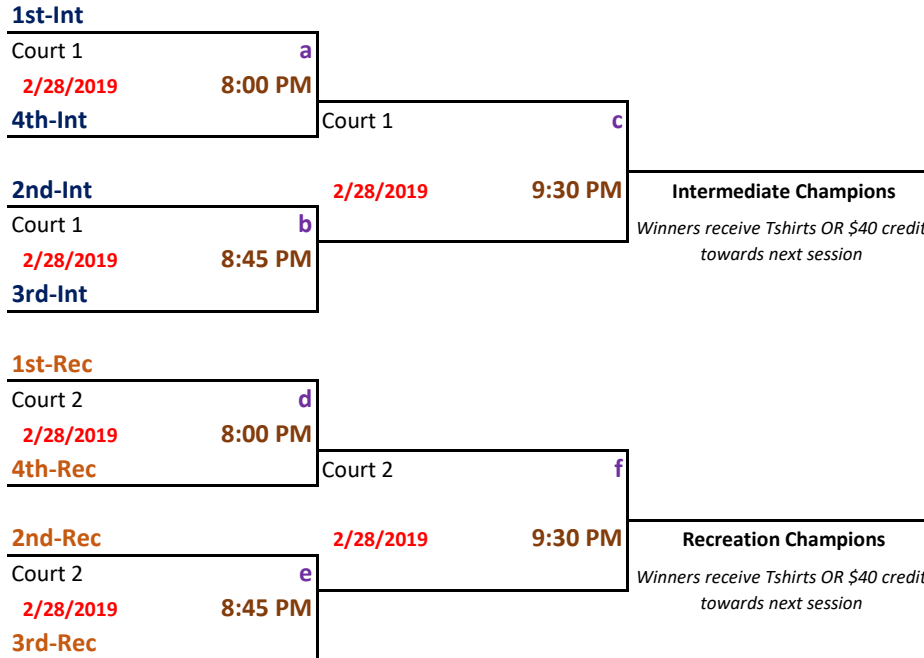

Playoff Schedule

Top 4 teams advance to respective Playoff Bracket; 5th-8th place teams play consolation match.

Playoff & Bonus Matches are BEST two-of-three to 21, 3rd game to 15 points (if needed) - switch sides at 8 points & no time limit.

Consolation Match-Court 1

2/28/2019	7:15 PM
5th-Rec	
vs	
6th-Rec	

Consolation Match-Court 2

2/28/2019	7:15 PM
7th-Rec	
vs	
8th-Rec