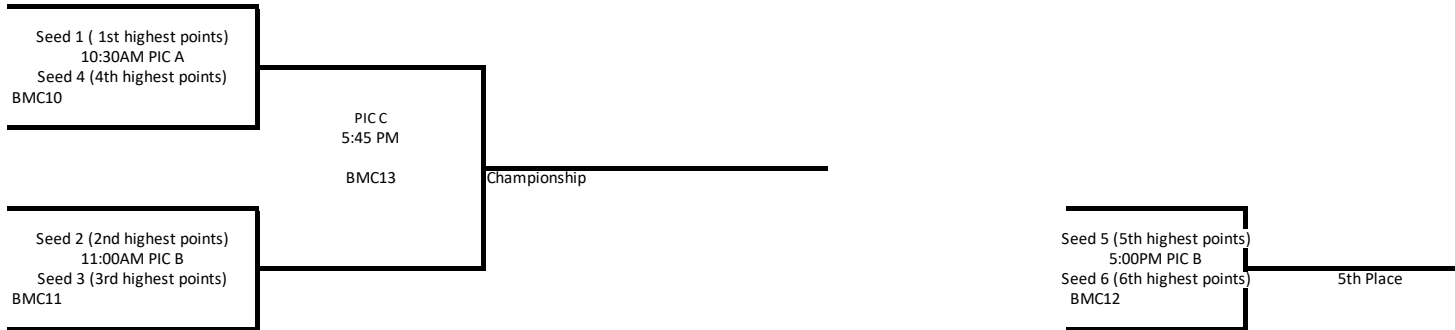

WAYZATA HOCKEY ASSOCIATION
 SNIPER CLASSIC
 Bantam C

Bantam C		GAMES						GAME #
Home	Score	AWAY	Score	Date	Time	Rink		
Armstrong Cooper Wings Bantam C		Edina Bantam C Green		11-Nov	7:45:00 PM	PIC B	BMC1	
Minnetonka Bantam C Blue		Osseo Maple Grove Bantam C White		11-Nov	8:15:00 PM	PIC C	BMC2	
Wayzata Bantam C Grey		Prior Lake Bantam C		12-Nov	9:00:00 PM	PIC B	BMC3	
Osseo Maple Grove Bantam C White		Edina Bantam C Green		13-Nov	8:15:00 AM	PIC B	BMC4	
Prior Lake Bantam C		Armstrong Cooper Wings Bantam C		13-Nov	3:00:00 PM	PIC B	BMC5	
Wayzata Bantam C Grey		Minnetonka Bantam C Blue		13-Nov	3:30:00 PM	PIC C	BMC6	
Edina Bantam C Green		Prior Lake Bantam C		13-Nov	9:00:00 PM	PIC B	BMC7	
Wayzata Bantam C Grey		Osseo Maple Grove Bantam C White		13-Nov	9:15:00 PM	PIC A	BMC8	
Armstrong Cooper Wings Bantam C		Minnetonka Bantam C Blue		13-Nov	9:30:00 PM	PIC C	BMC9	

Bracket Play
 Sunday November 14

- Teams
 Armstrong Cooper Wings Bantam C
 Edina Bantam C Green
 Minnetonka Bantam C Blue
 Osseo Maple Grove Bantam C White
 Prior Lake Bantam C
 Wayzata Bantam C Grey

Standings	Win	Loss	Tie	Points	Final Seed
Armstrong Cooper Wings Bantam C					
Edina Bantam C Green					
Minnetonka Bantam C Blue					
Osseo Maple Grove Bantam C White					
Prior Lake Bantam C					
Wayzata Bantam C Grey					

Win = 6 points
 Tie = 3 points
 Shutout = 1 point
 Loss = 0 points

In case of tie at end of pool play, the tiebreakers will be:
 *head to head competition
 *fewest goals allowed
 *coin toss