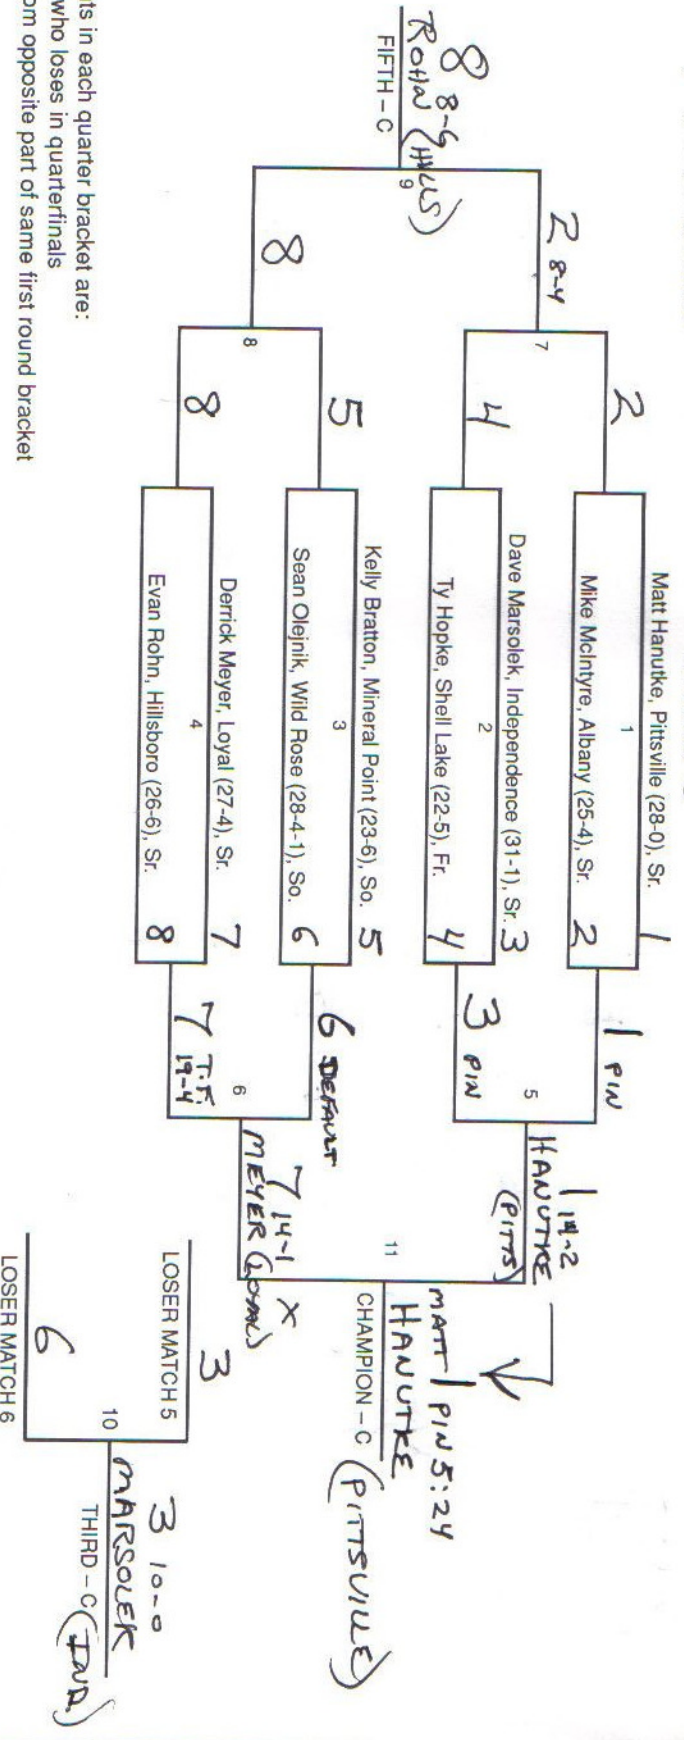

CLASS C 1989 - Troy Szydel (30-3), Athens

CLASS C