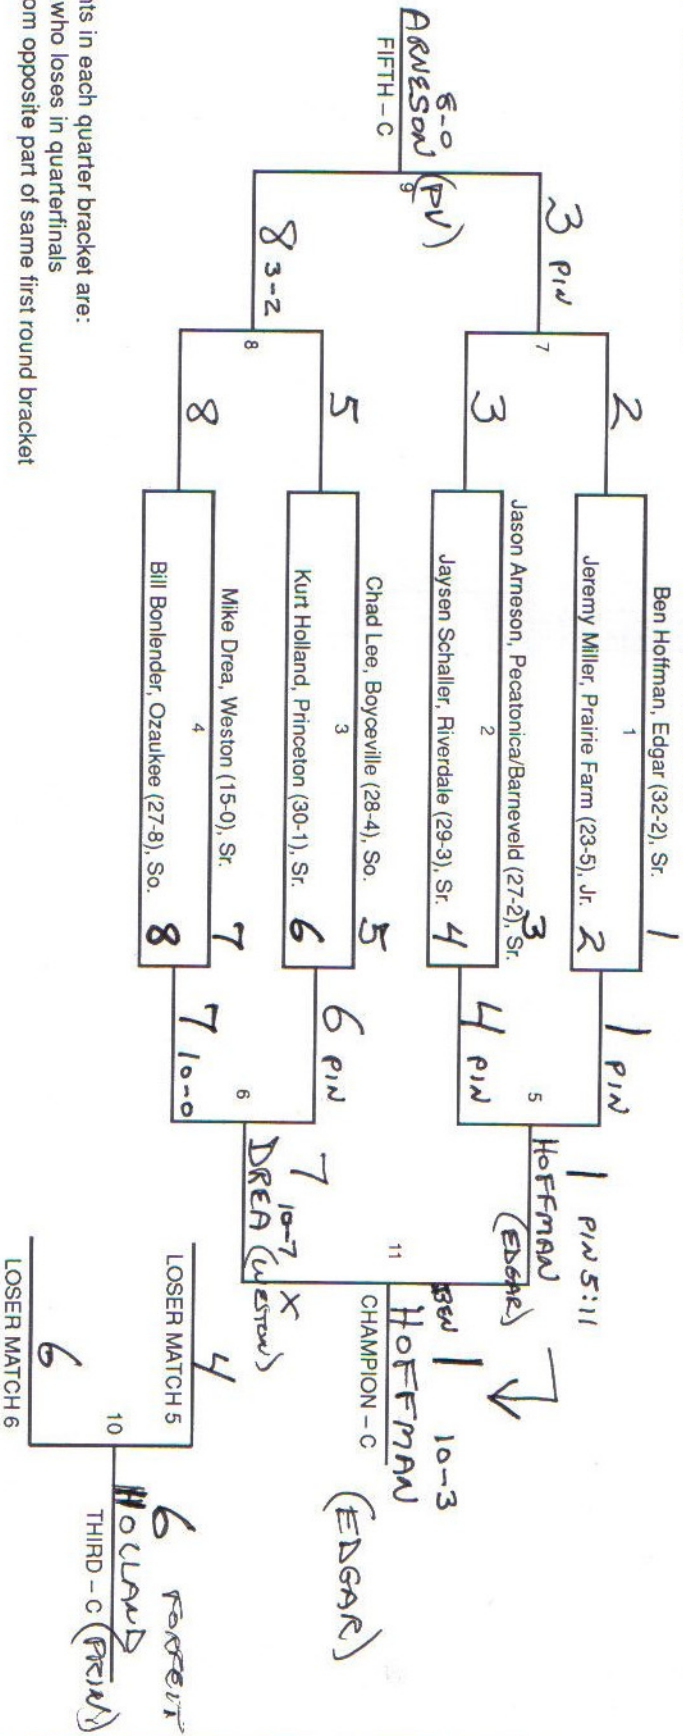

Consolation participants in each quarter bracket are:

- (1) First round winner who loses in quarterfinals
- (2) First round loser from opposite part of same first round bracket