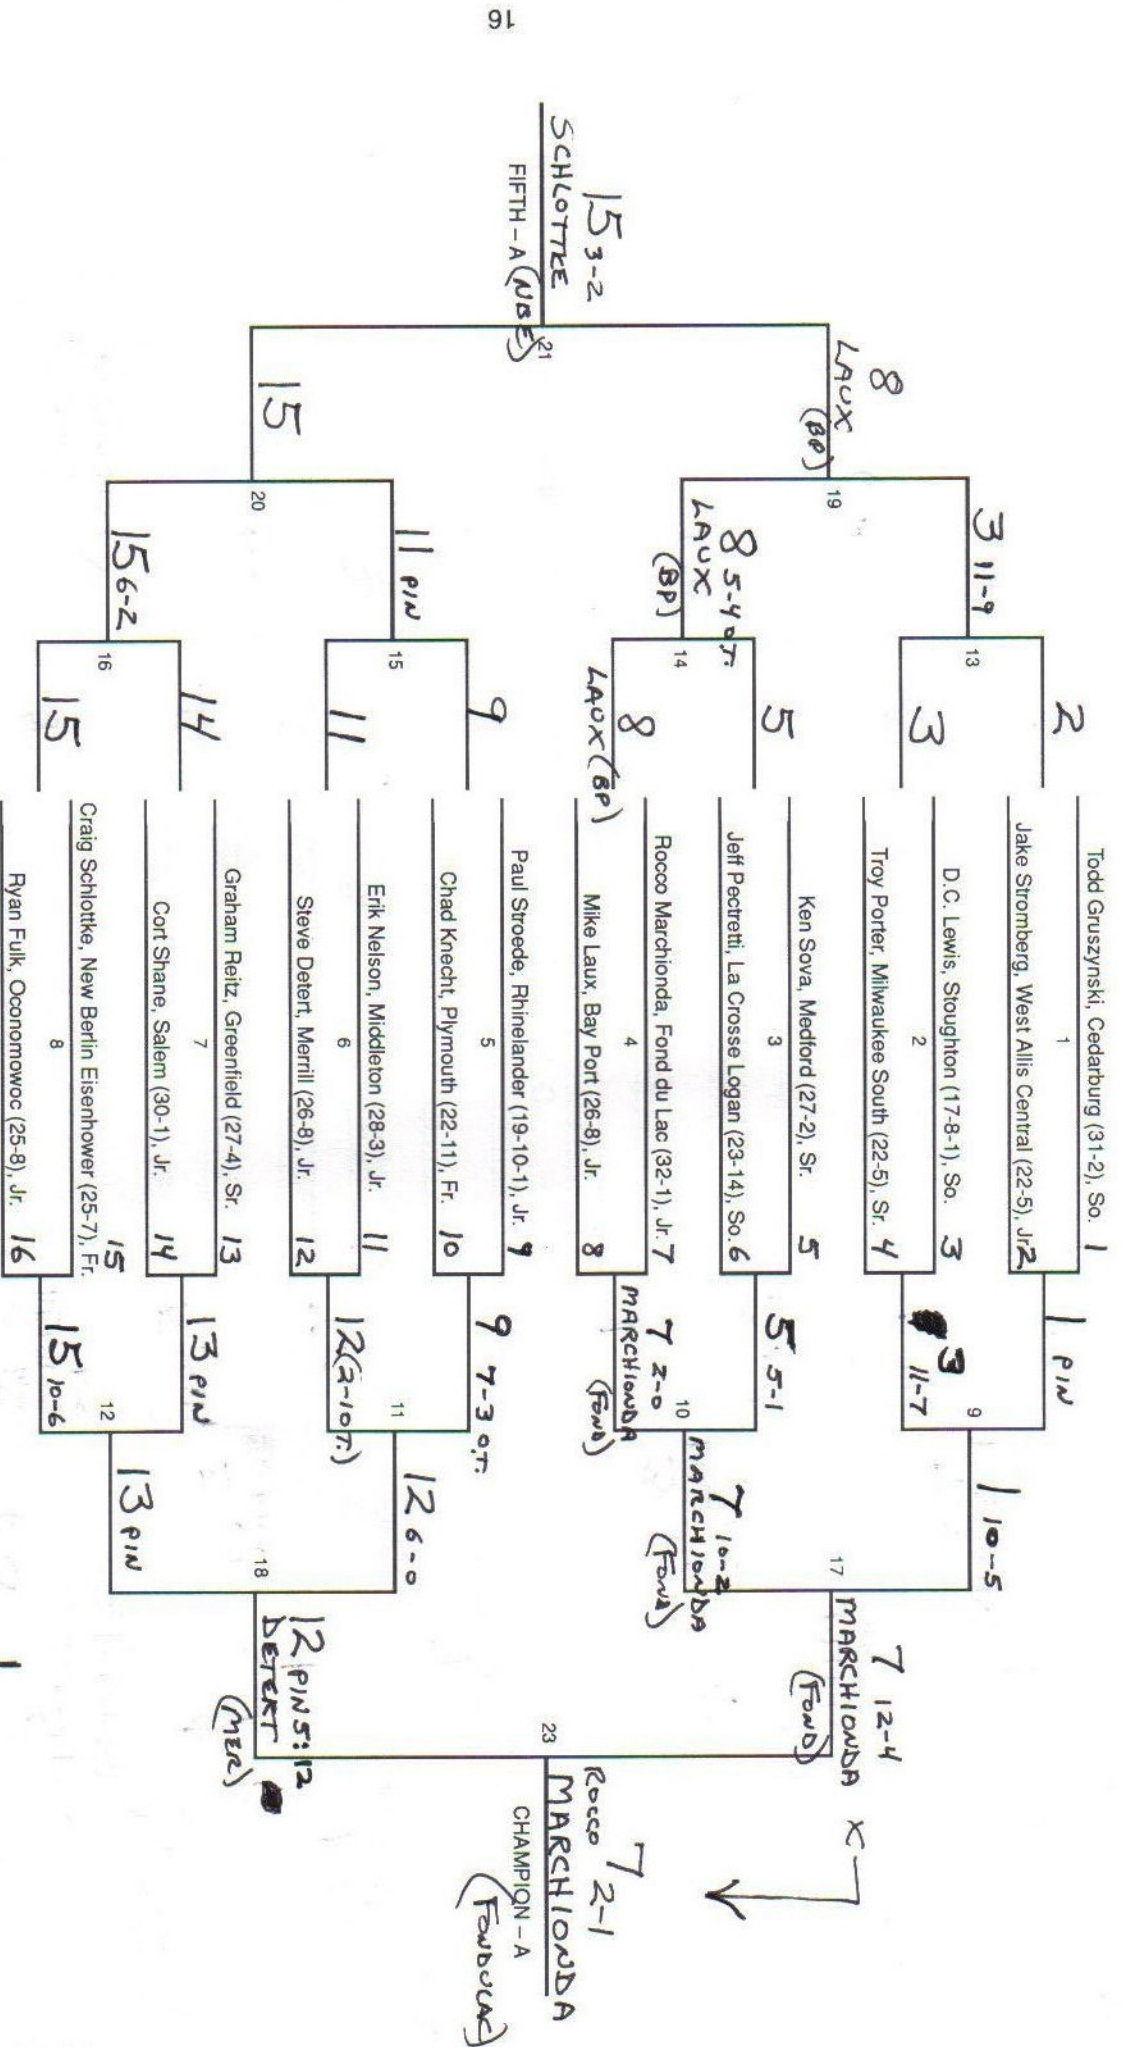

112 POUNDS

CLASS A 1989 - Jere Hamel (36-2-1), Wisconsin Rapids

CLASS A

Consolation participants in each quarter bracket are:

- (1) First round winner who loses in quarterfinals
- (2) First round loser from opposite part of same first round bracket