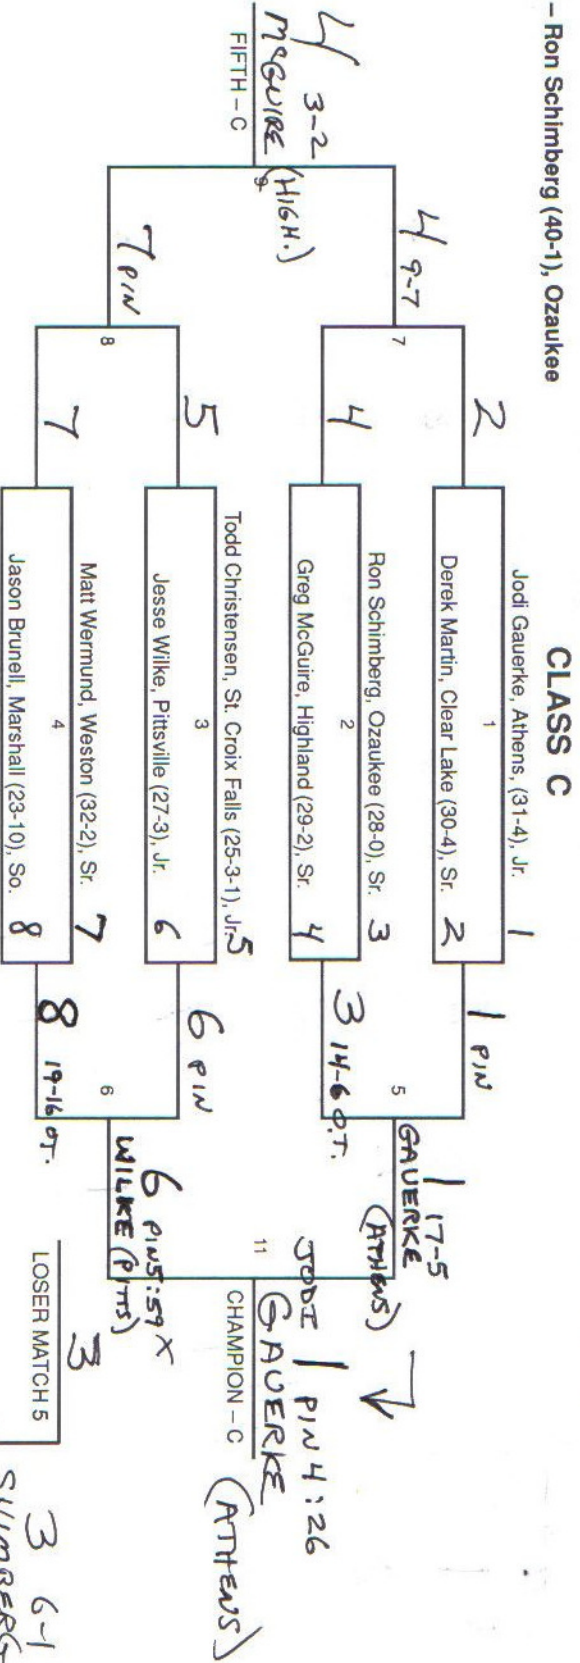

CLASS C 1989 - Ron Schimberg (40-1), Ozaukee

1. Consolation participants in each quarter bracket are:
- (1) First round winner who loses in quarterfinals
  - (2) First round loser from opposite part of same first round bracket