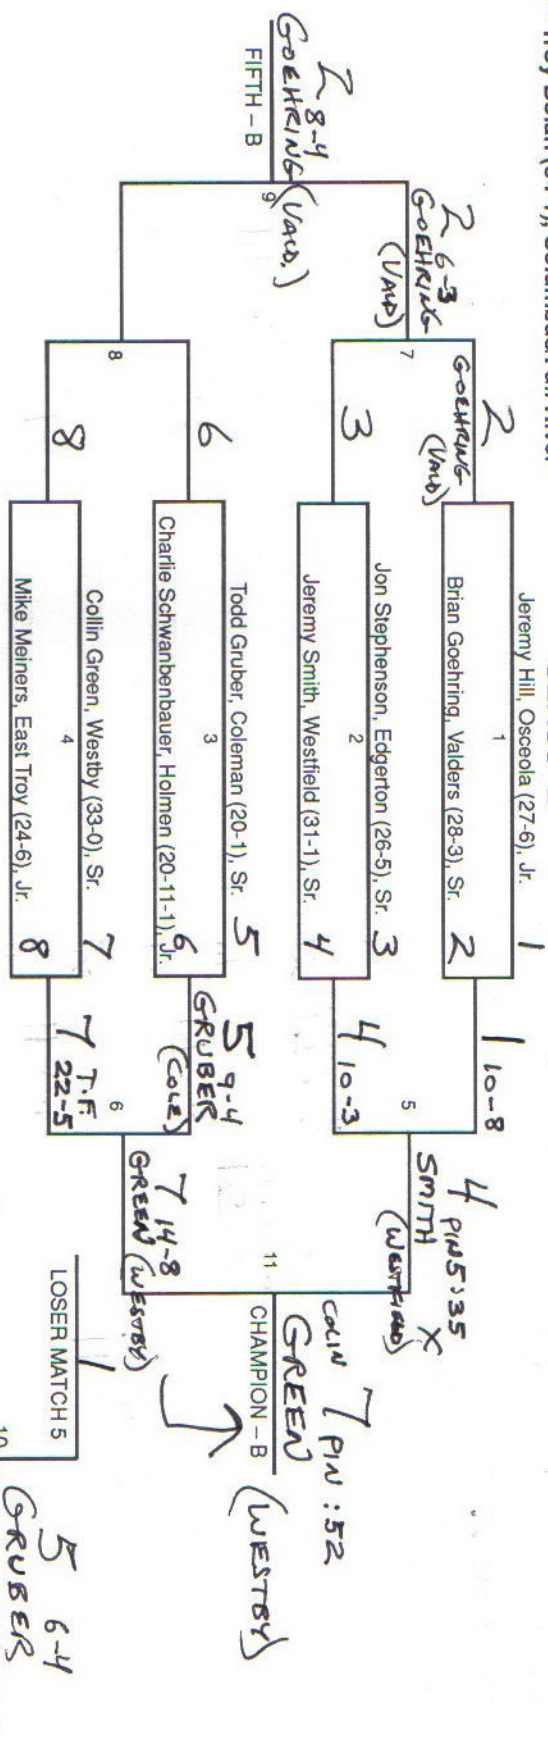

189 POUNDS

CLASS B 1989 - Troy Bolan (34-1), Columbus/Fall River

CLASS B