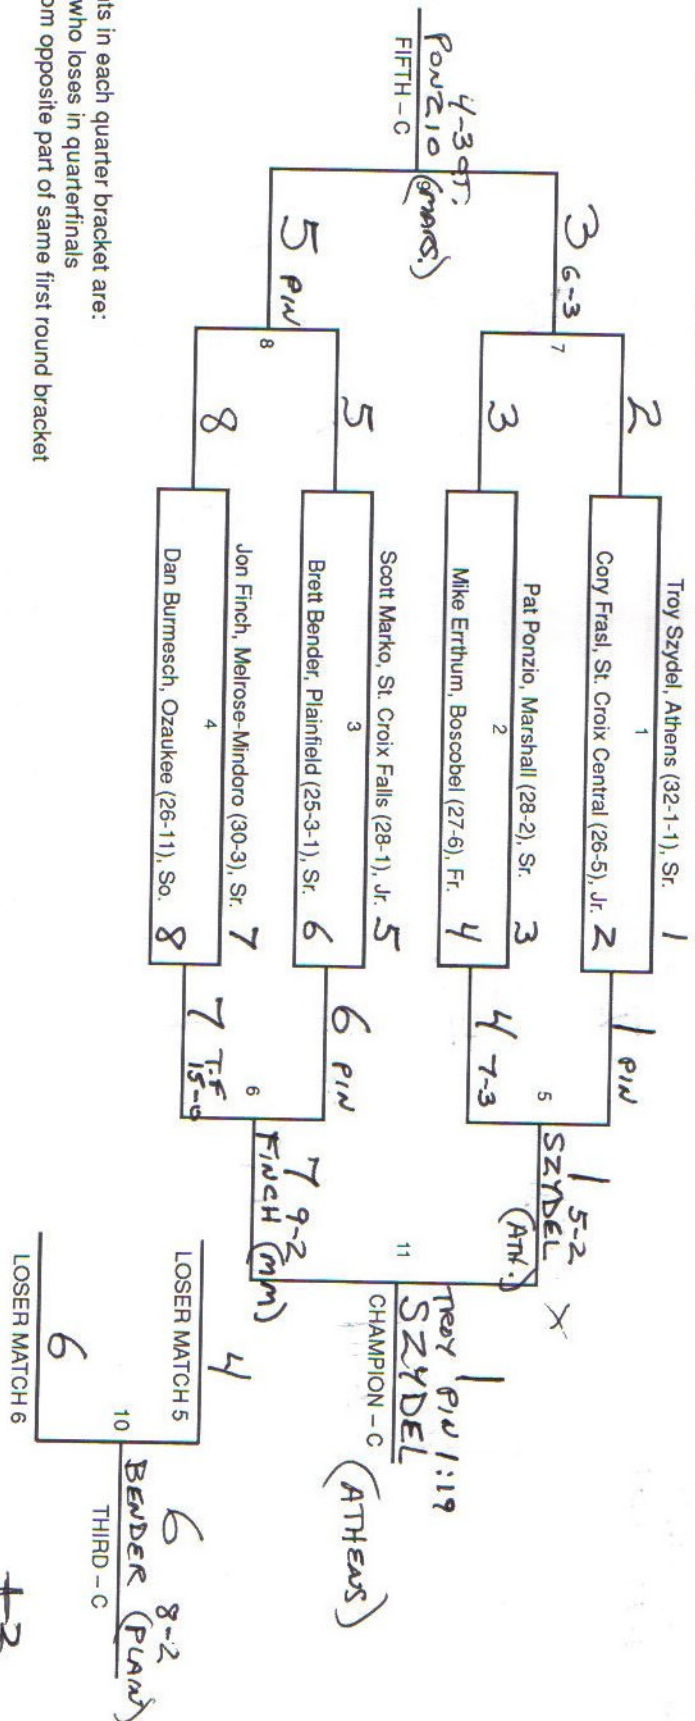

# 125 POUNDS

CLASS B 1989 - Adam Patros (35-2), Holmen

CLASS B

CLASS C 1989 - Corey Georgeson (32-6), Riverdale

CLASS C

Consolation participants in each quarter bracket are:  
 (1) First round winner who loses in quarterfinals  
 (2) First round loser from opposite part of same first round bracket