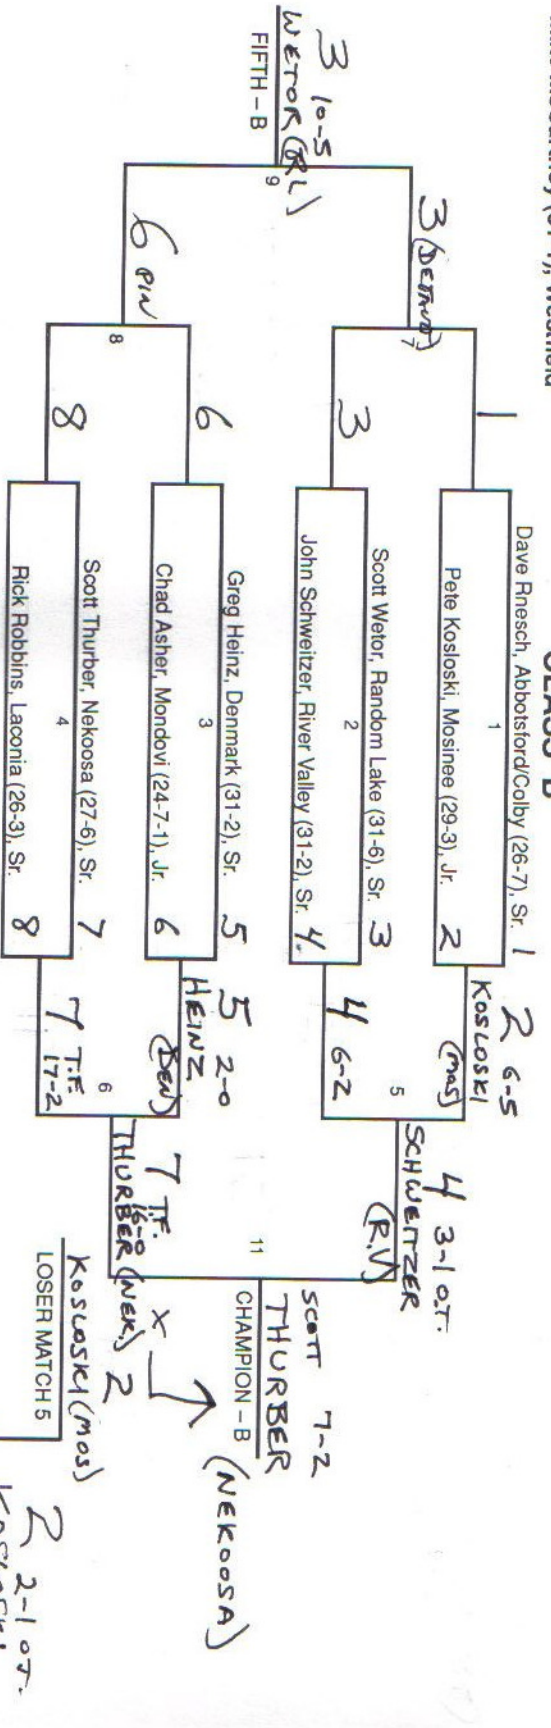

119 POUNDS

CLASS B 1989 - Mike McCartney (31-1), Westfield

CLASS B