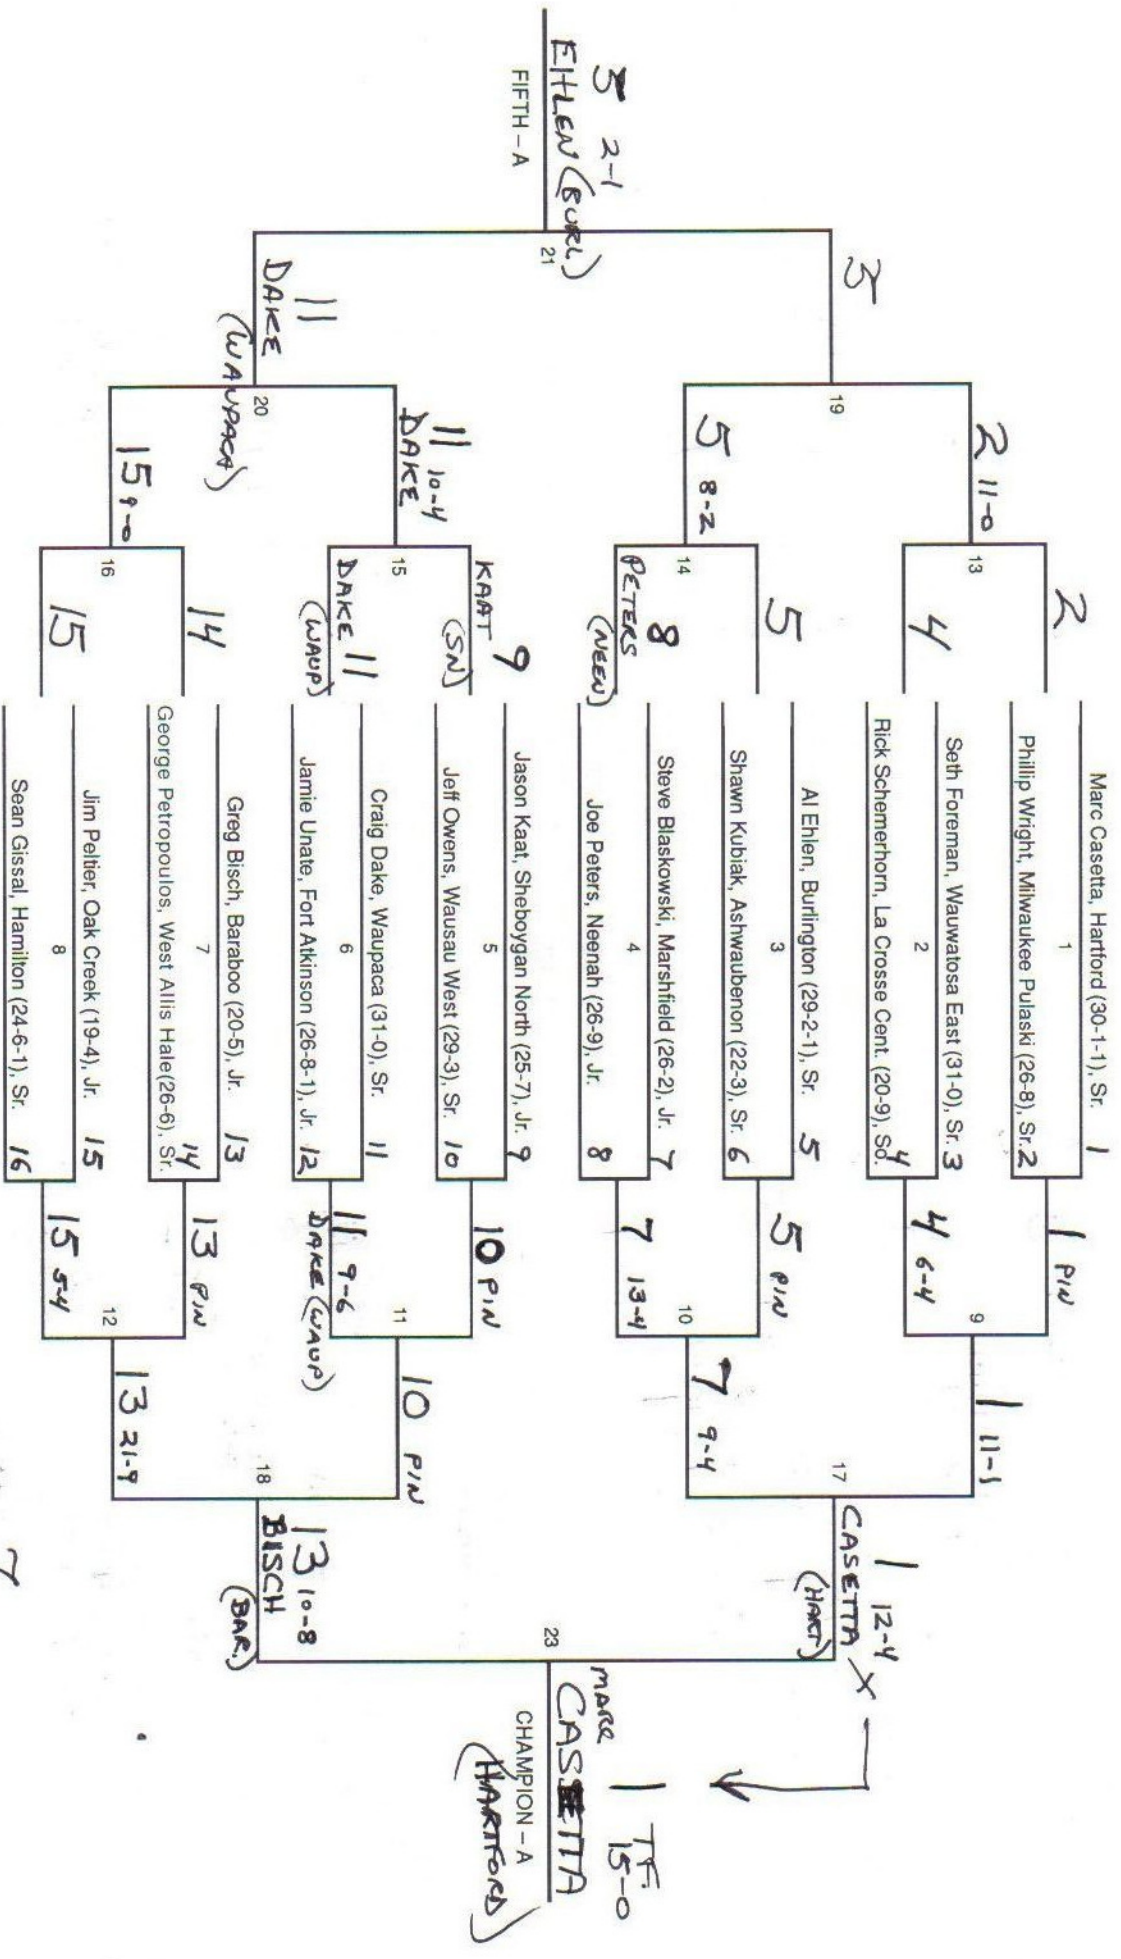

145 POUNDS

CLASS A 1989 - Darwin Larson (29-2), Marshfield

CLASS A

Consolation participants in each quarter bracket are:
(1) First round Winner who loses in quarterfinals
(2) First round loser from opposite part of same first round bracket