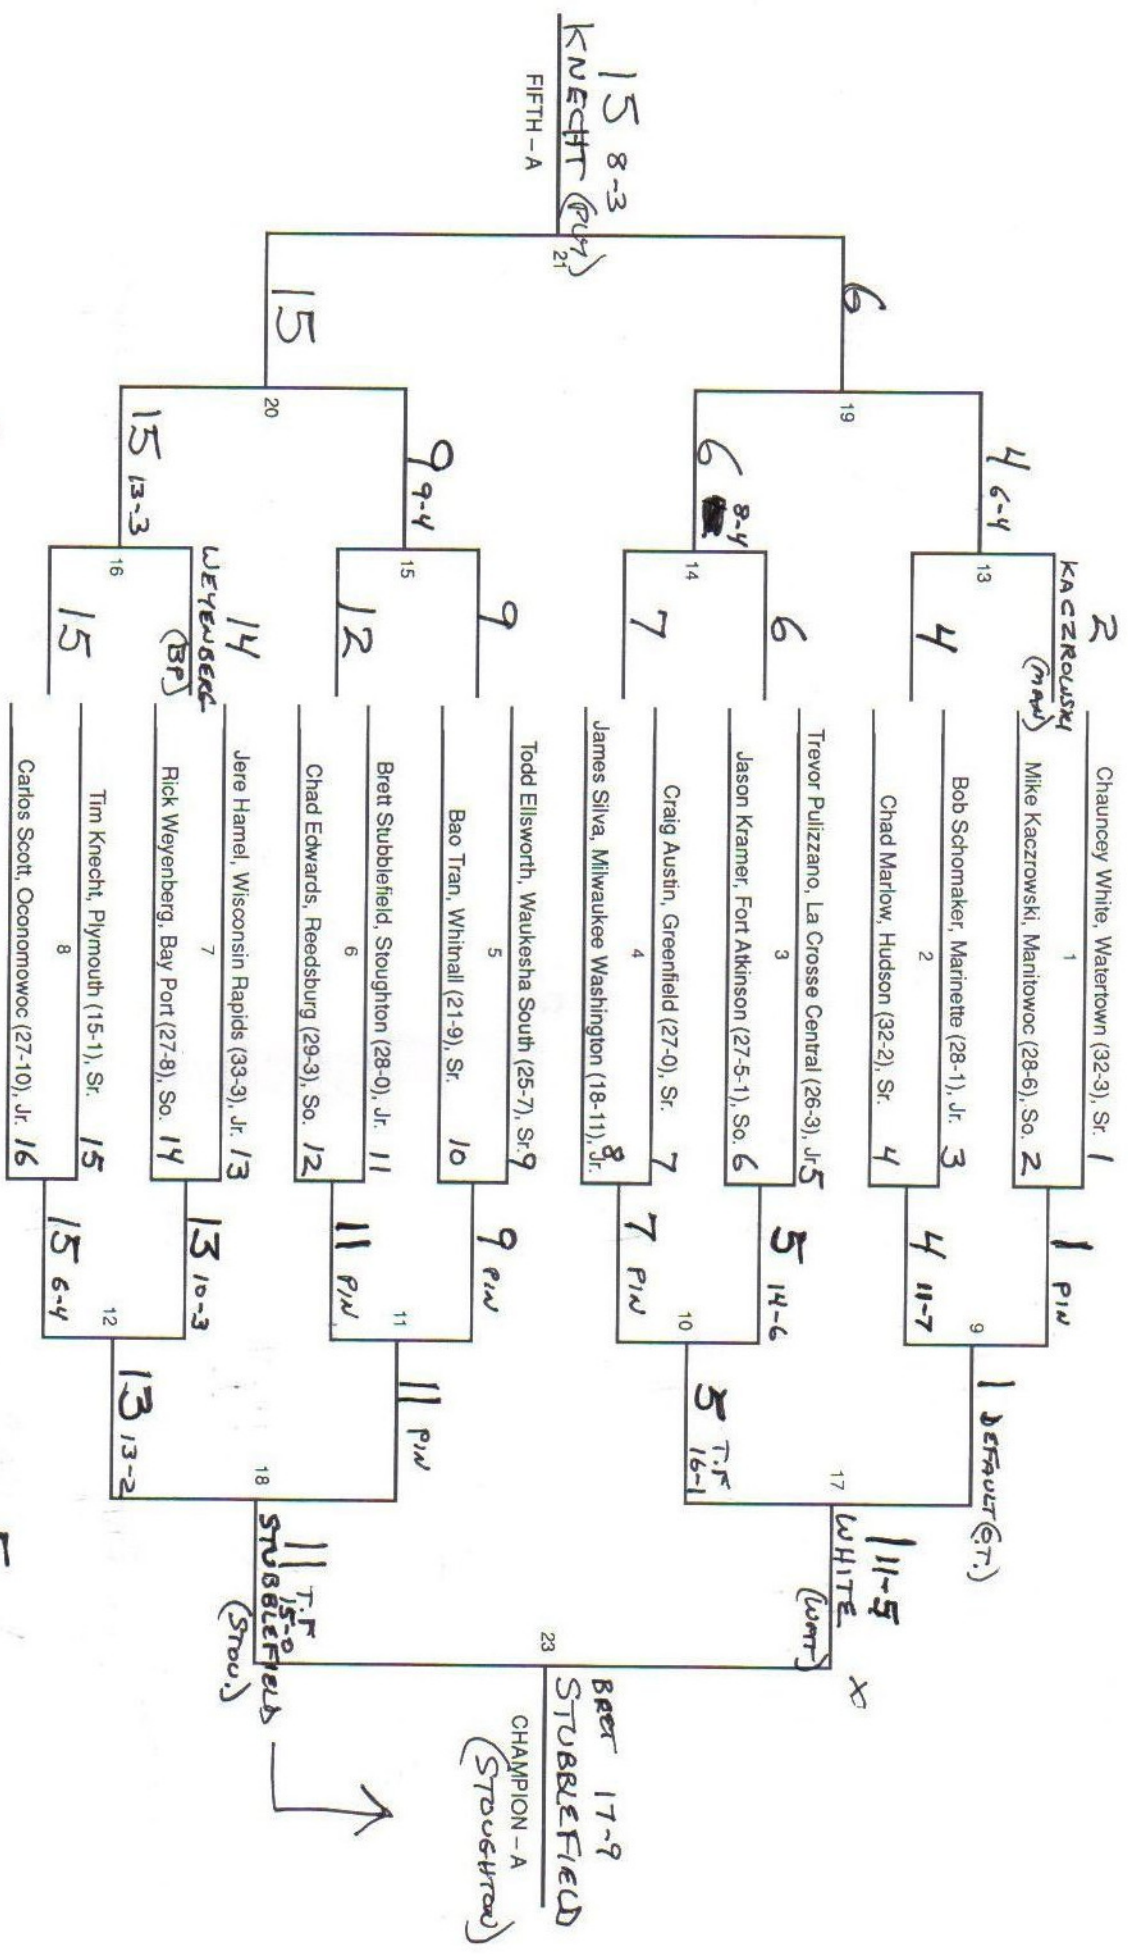

130 POUNDS

CLASS A 1989 - Dennis Hall (34-0), Hartford

CLASS A

Consolation participants in each quarter bracket are:
(1) First round winner who loses in quarterfinals
(2) First round loser from opposite part of same first round bracket