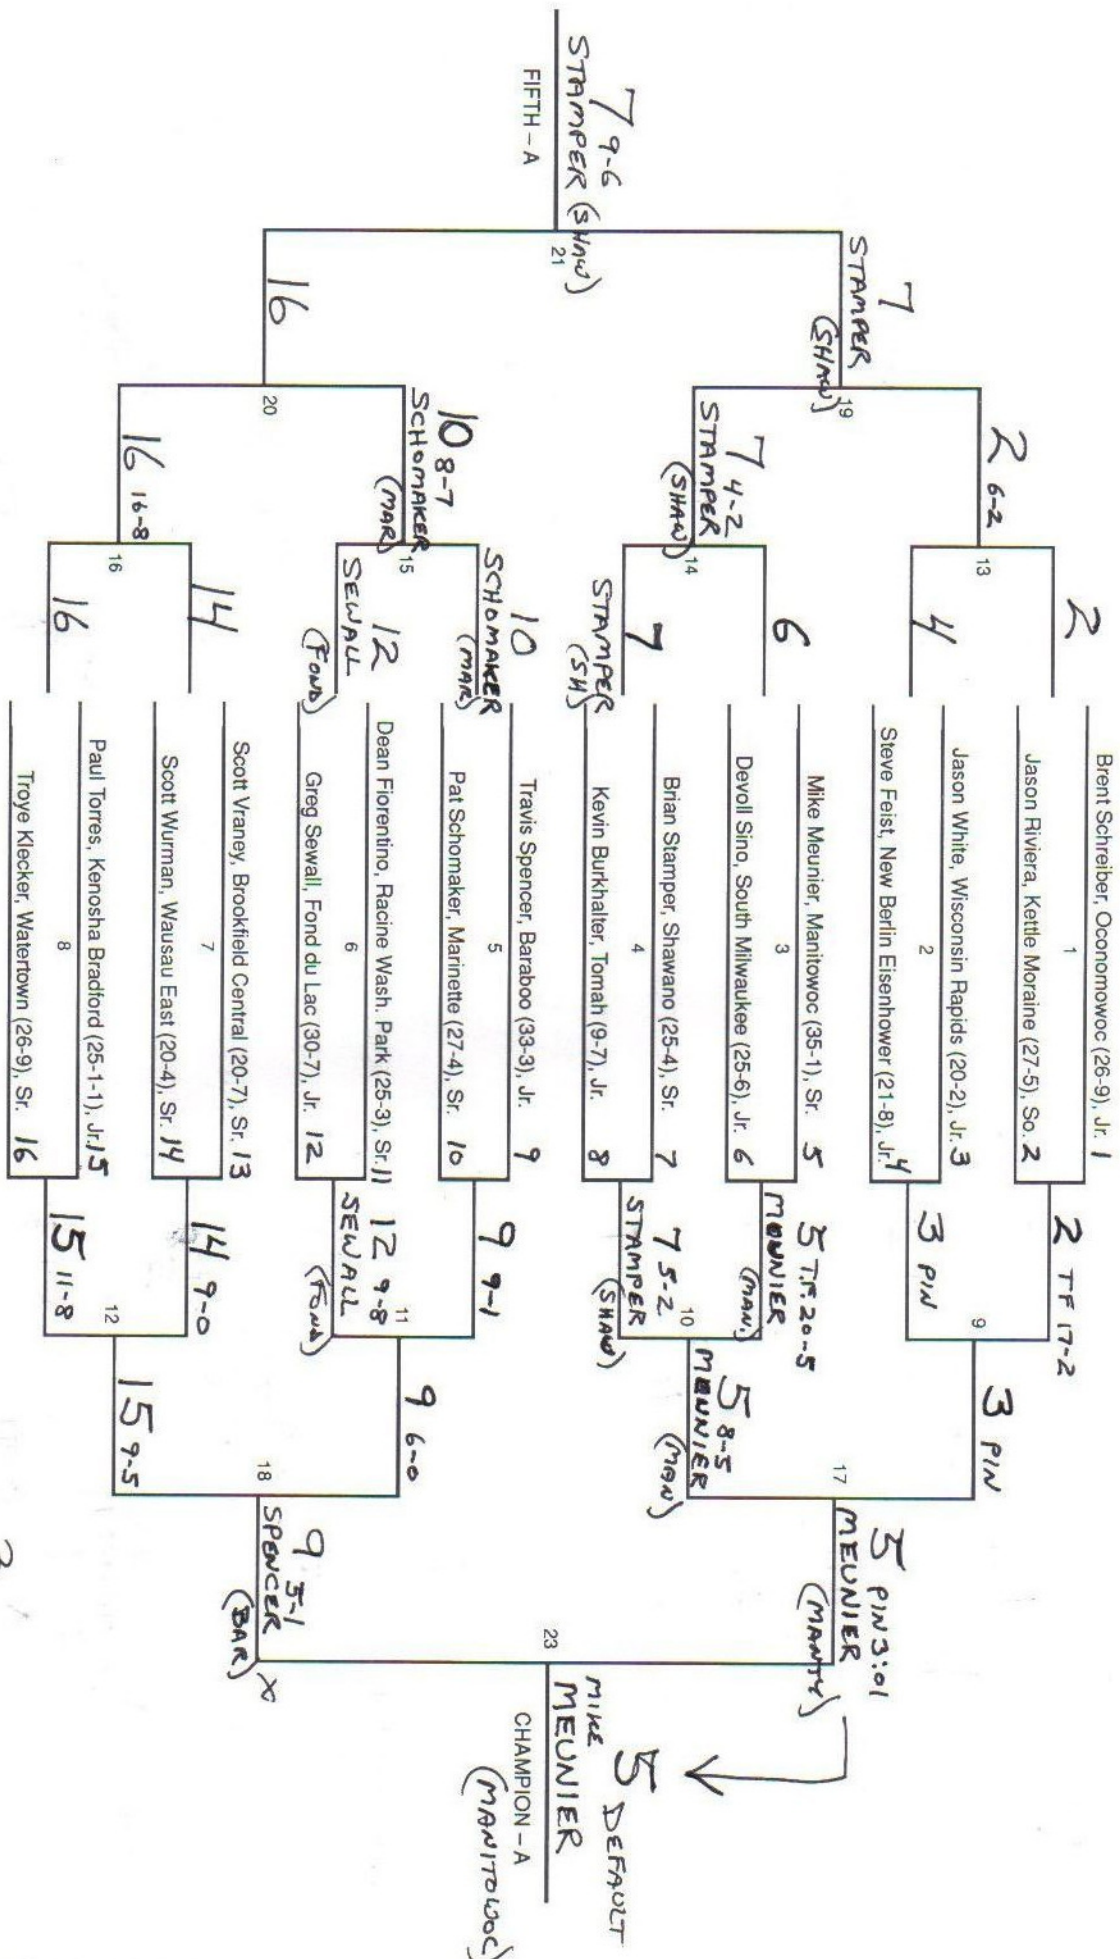

# 119 POUNDS

CLASS A 1989 - Corey Ricco (35-0), Shorewood

CLASS A

Consolation participants in each quarter bracket are:  
 (1) First round winner who loses in quarterfinals  
 (2) First round loser from opposite part of same first round bracket