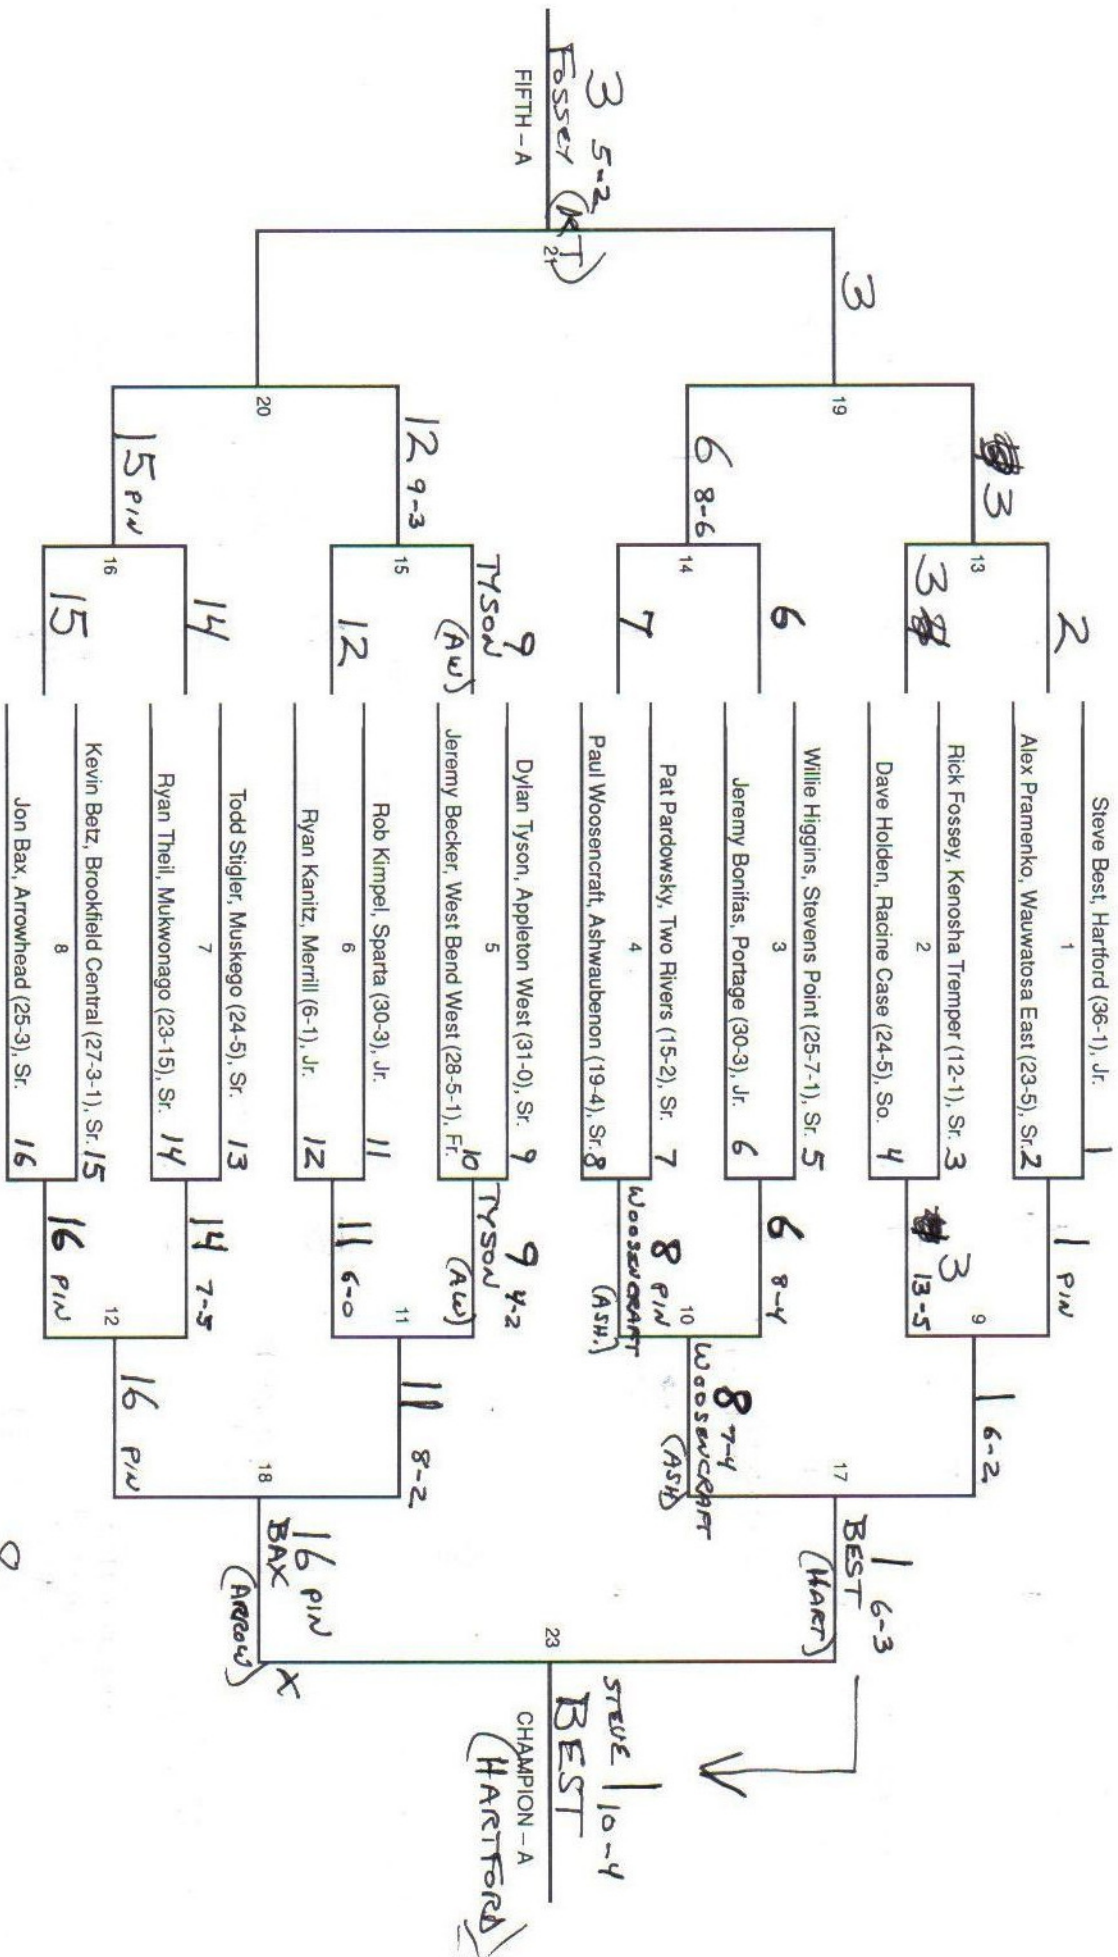

152 POUNDS

CLASS A 1989 - Bill Kumprey (33-0), Greenfield

CLASS A

Consolation participants in each quarter bracket are:
(1) First round winner who loses in quarterfinals
(2) First round loser from opposite part of same first round bracket