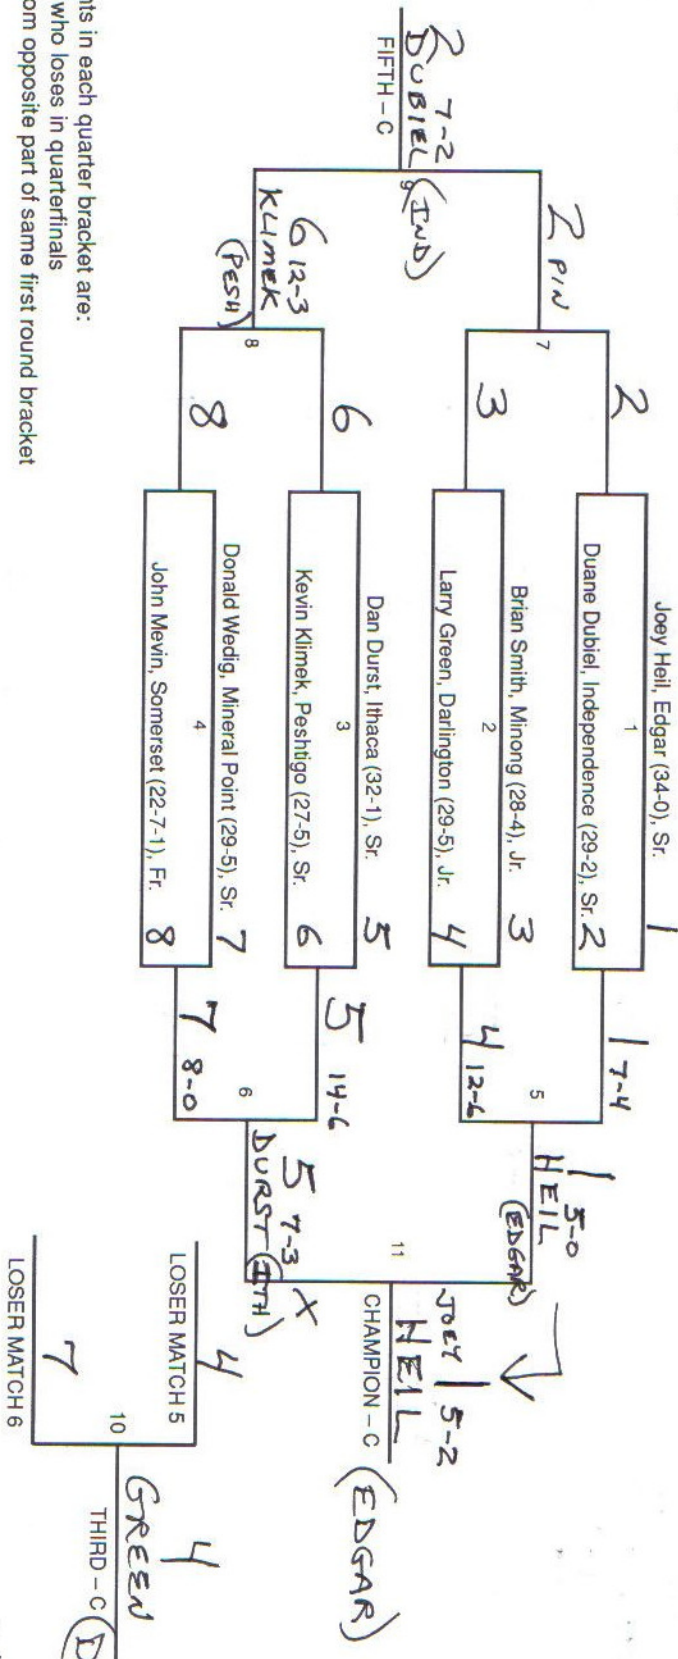

# 171 POUNDS

CLASS B 1989 - Darin Tiedt (35-1), Freedom

CLASS B

CLASS C 1989 - Tim Myer (35-0), St. Croix Central

CLASS C

Consolation participants in each quarter bracket are:  
 (1) First round winner who loses in quarterfinals  
 (2) First round loser from opposite part of same first round bracket