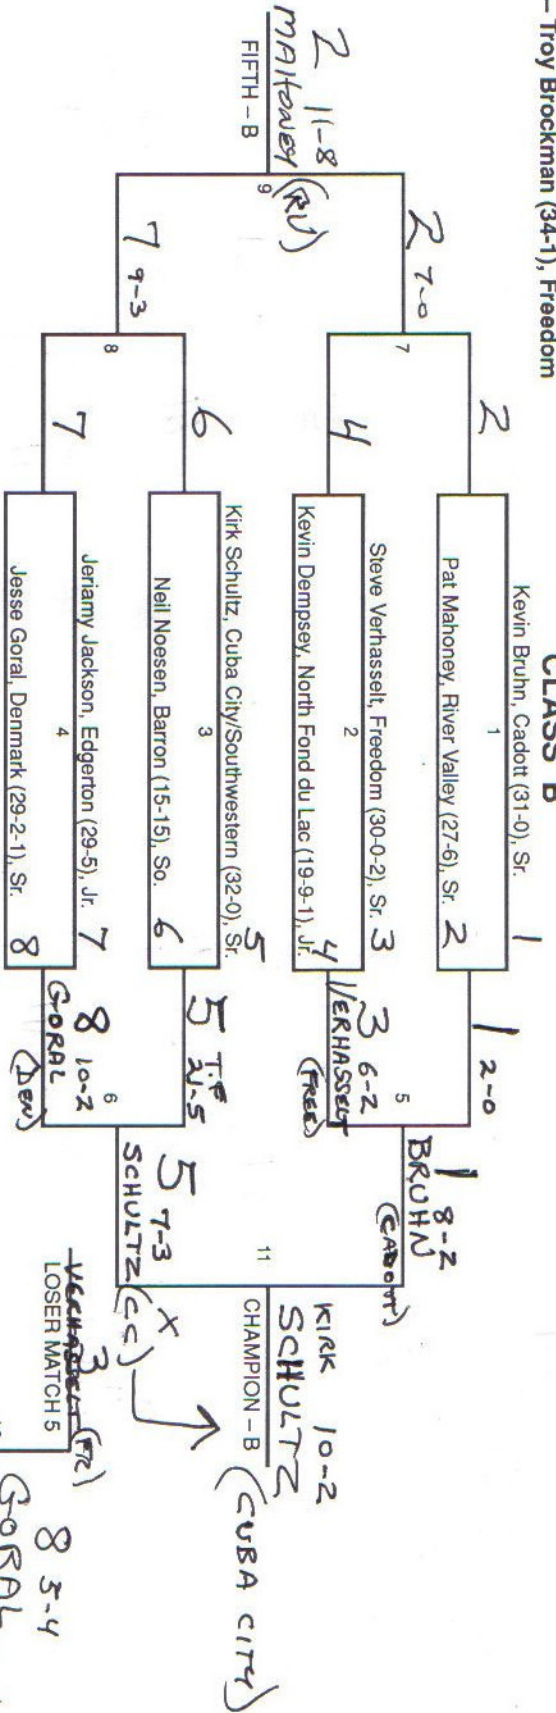

140 POUNDS

CLASS B 1989 - Troy Brockman (34-1), Freedom