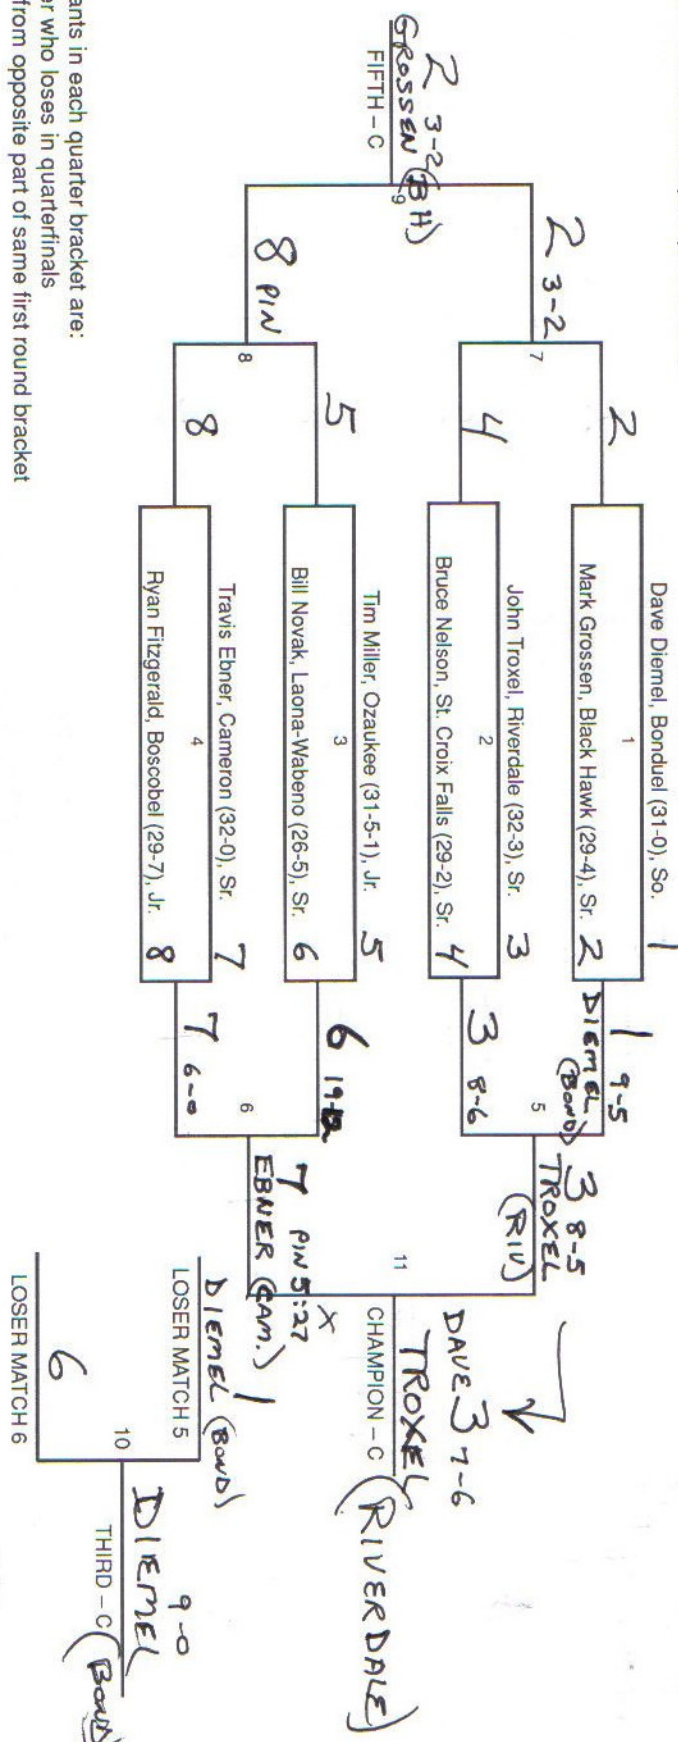

# 189 POUNDS

CLASS B 1989 - Troy Bolan (34-1), Columbus/Fall River

CLASS B

CLASS C 1989 - Scott Glowe (28-4), Somerset

CLASS C

Consolation participants in each quarter bracket are:  
 (1) First round winner who loses in quarterfinals  
 (2) First round loser from opposite part of same first round bracket