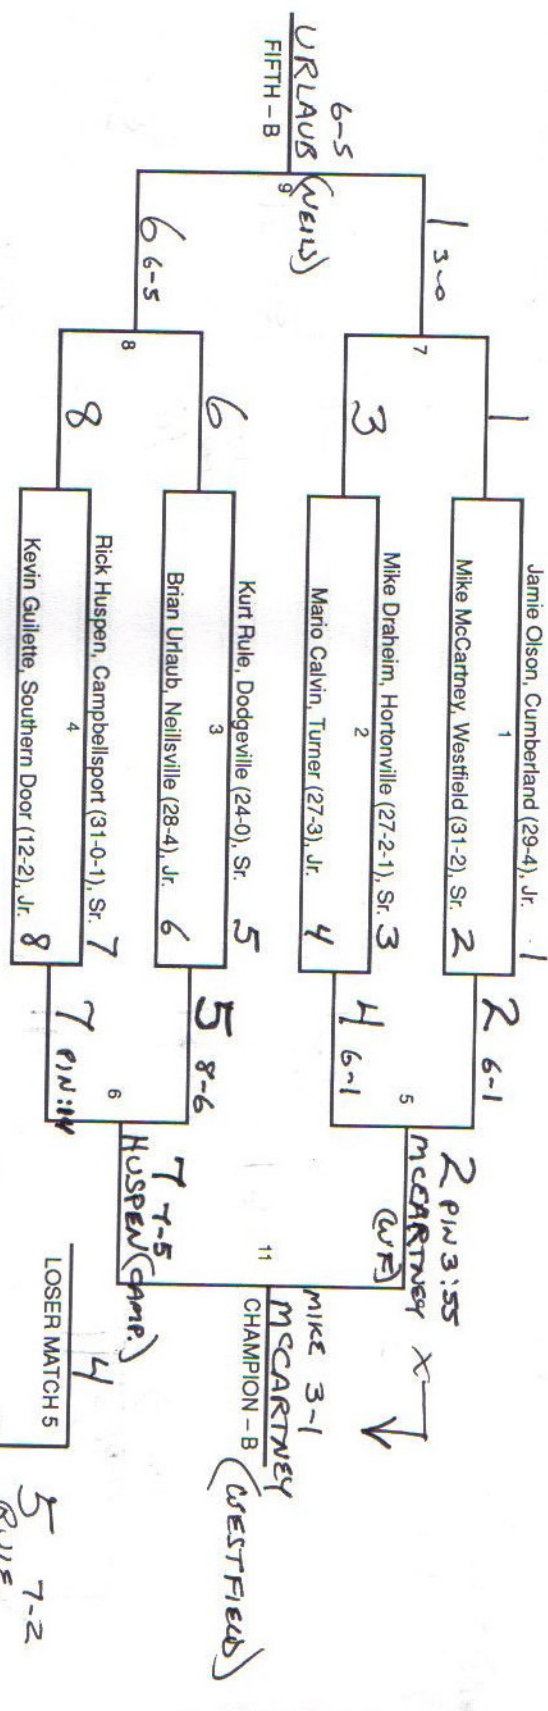

125 POUNDS

CLASS B 1989 - Adam Patros (35-2), Holmen

CLASS B