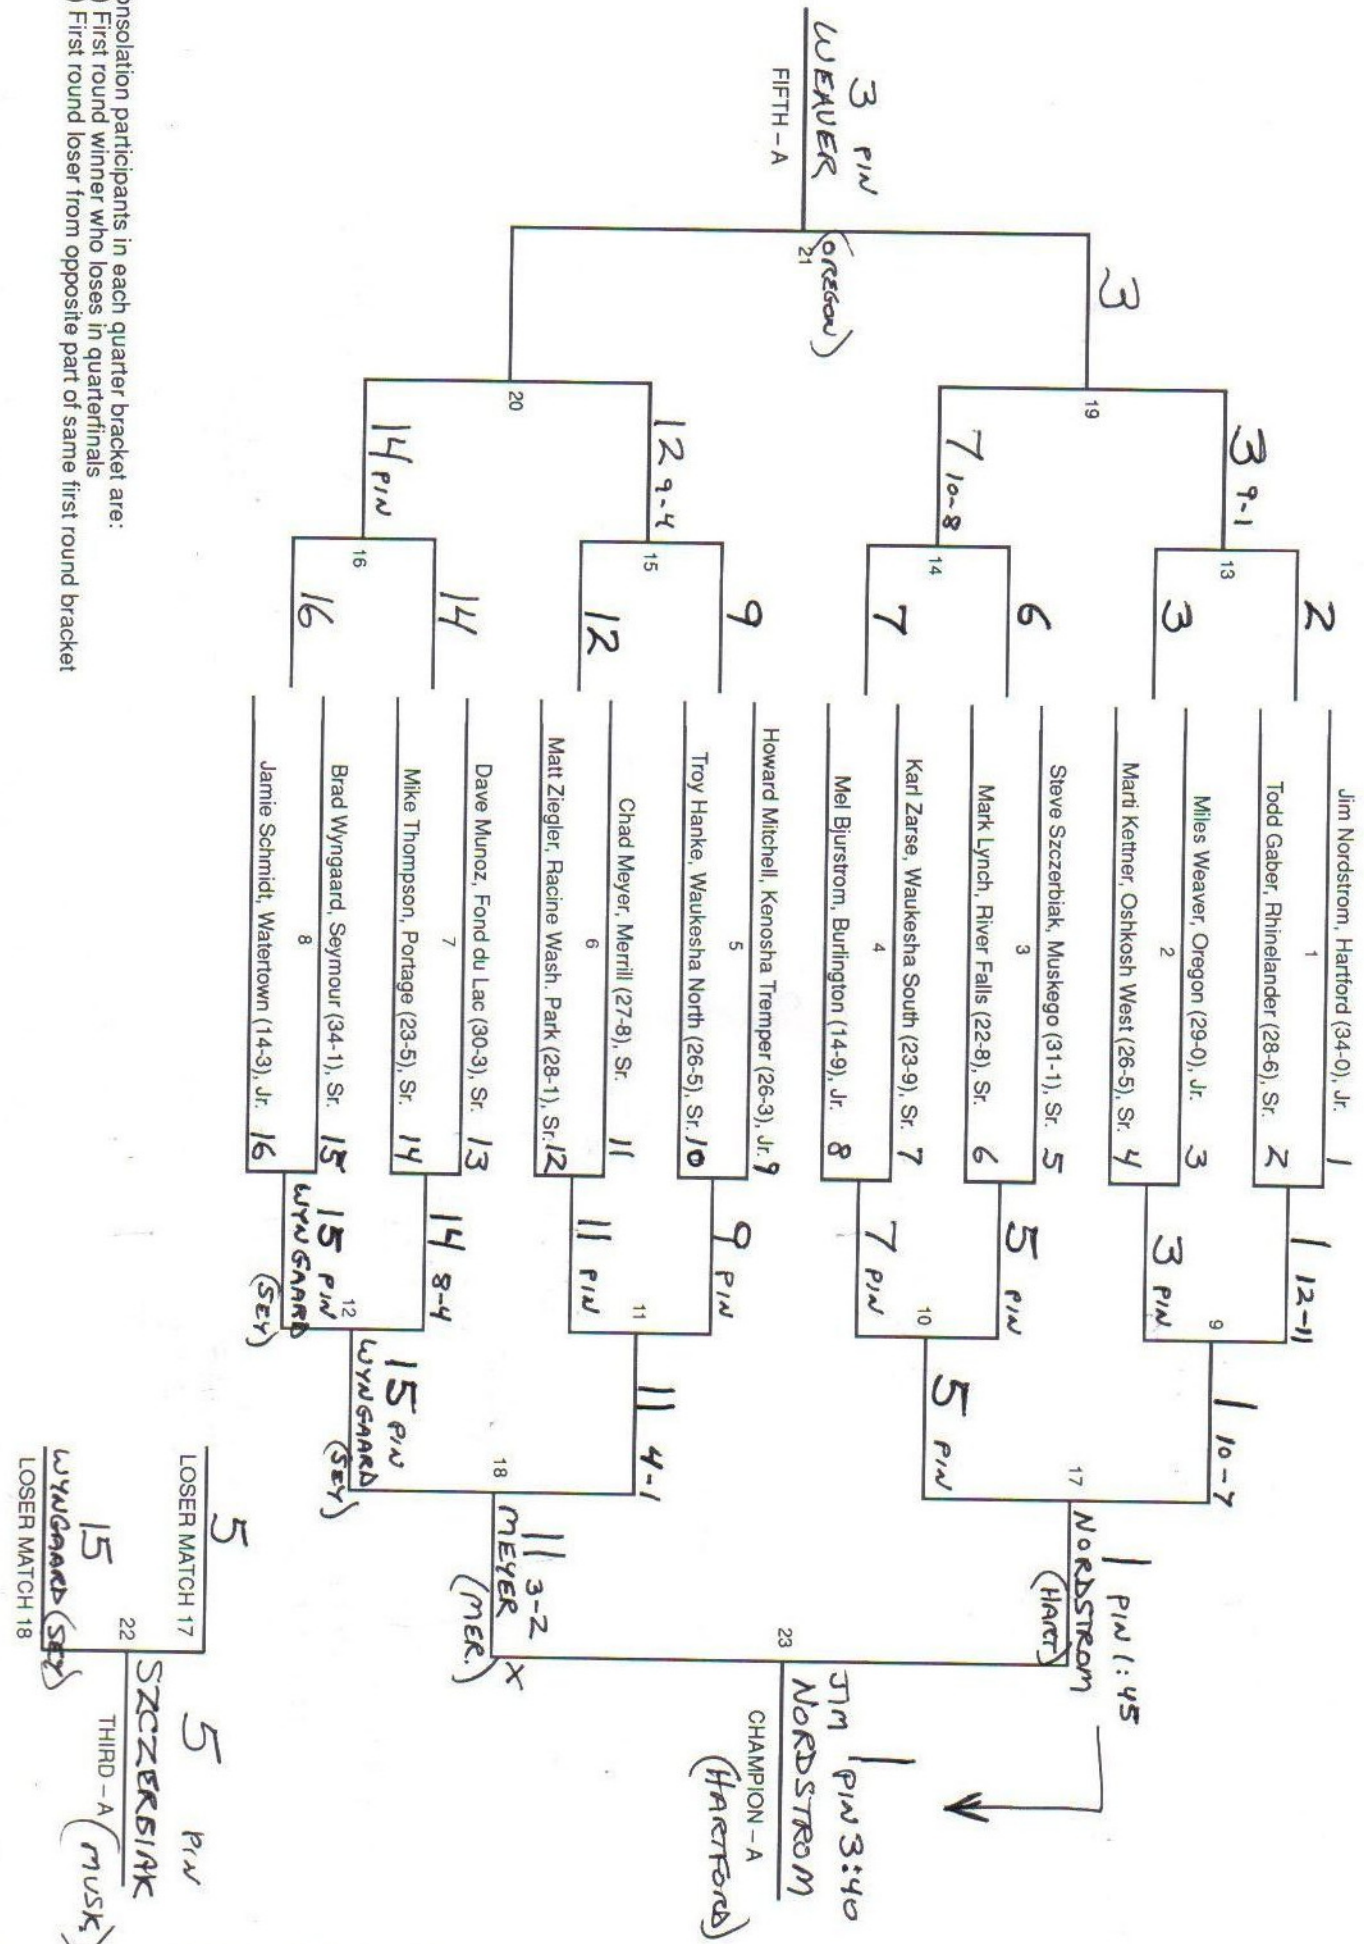

275 POUNDS

Consolation participants in each quarter bracket are:
(1) First round winner who loses in quarterfinals
(2) First round loser from opposite part of same first round bracket