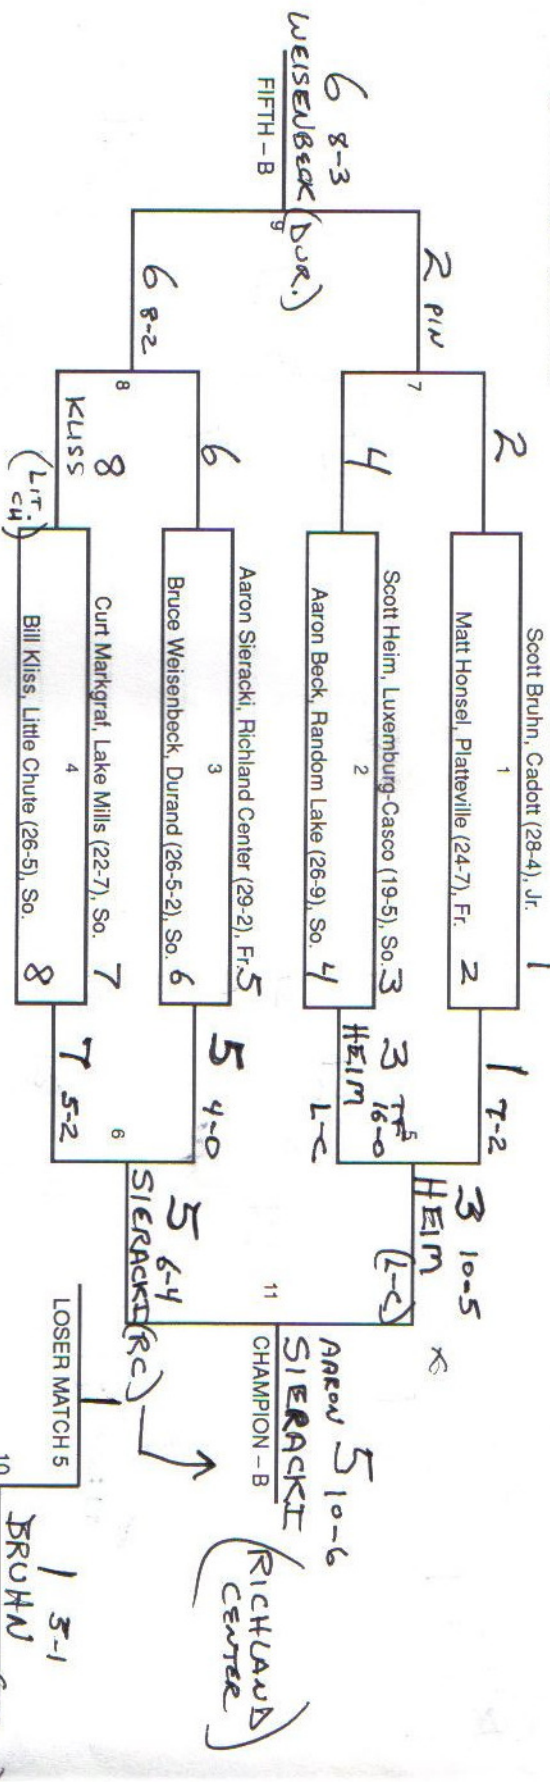

# 103 POUNDS

CLASS B 1989 - Greg Gibbons (37-1), Arcadia

CLASS B

CLASS C 1989 - Donny Schiffler (24-7), Melrose-Mindoro

CLASS C

Consolation participants in each quarter bracket are:  
 (1) First round winner who loses in quarterfinals  
 (2) First round loser from opposite part of same first round bracket