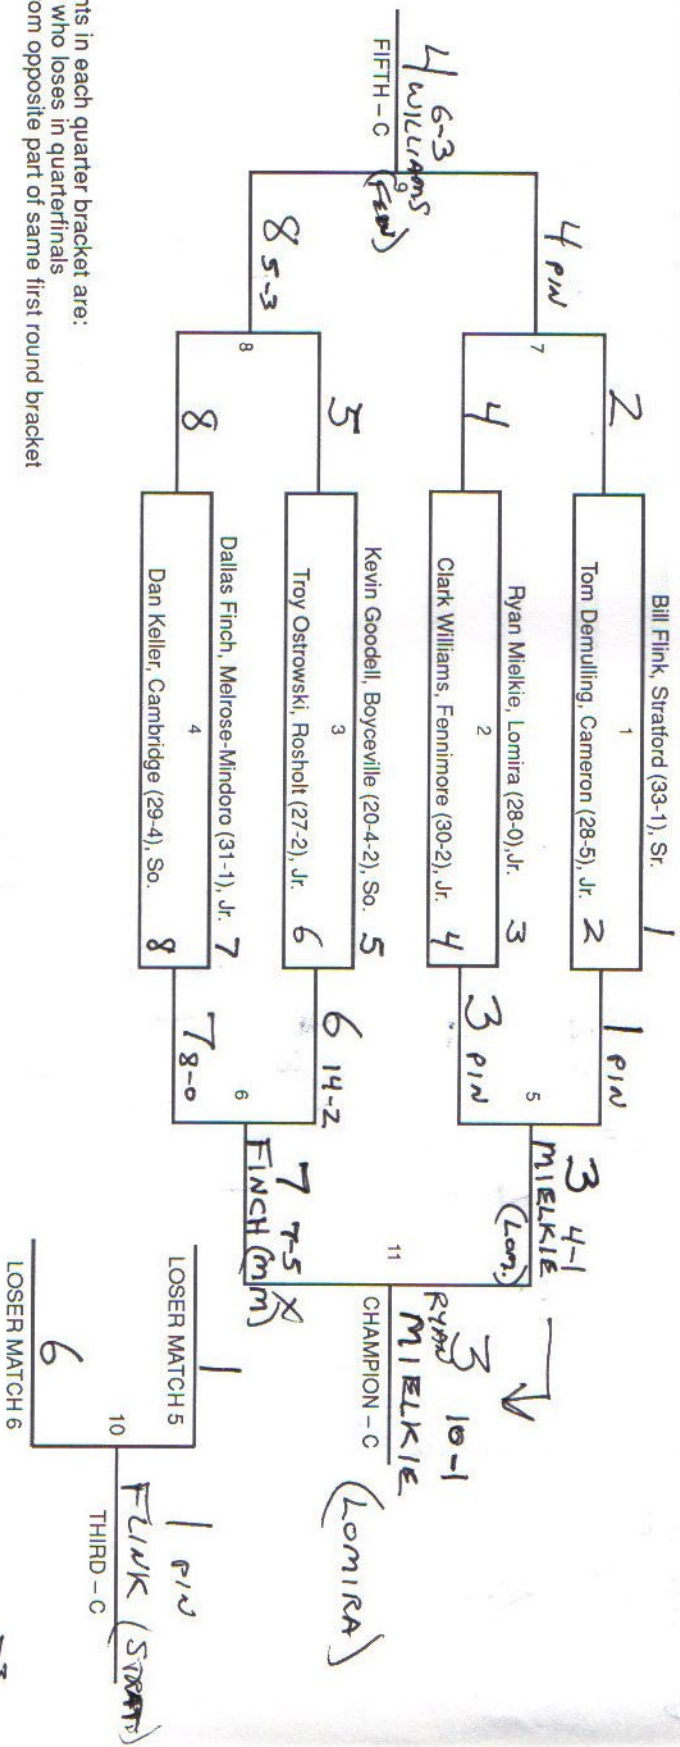

# 103 POUNDS

CLASS B 1989 - Greg Gibbons (37-1), Arcadia

CLASS B

CLASS C 1989 - Donny Schiffler (24-7), Melrose-Mindoro

CLASS C

Consolation participants in each quarter bracket are:  
 (1) First round winner who loses in quarterfinals  
 (2) First round loser from opposite part of same first round bracket