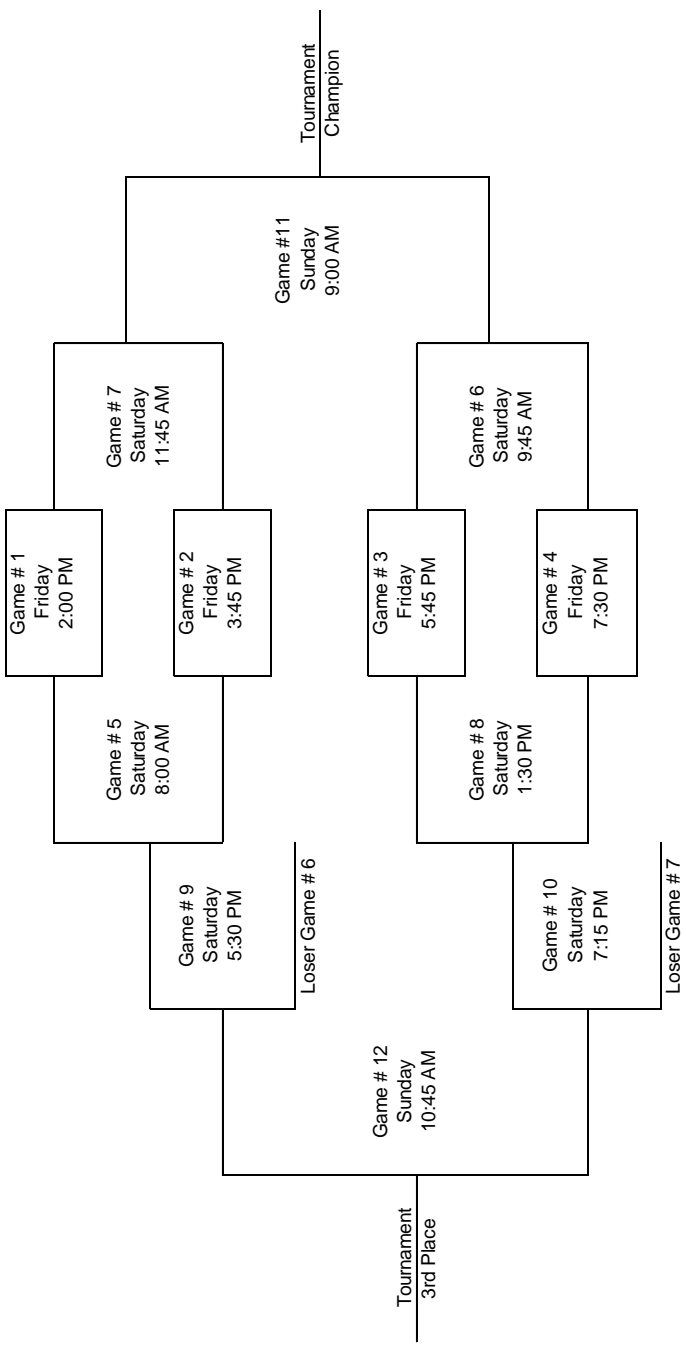

Minnesota Hockey Double Elimination Format
Regions - 3 Teams Advancing

Note: Teams listed first in pairings are "home." The times listed are the "standard" times, but are subject to change. Refer to minnesotahockey.org website for final schedule.

Winner Game #11 Advances as #1 Seed
 Loser Game #11 Advances as #2 Seed
 Winner Game #12 Advances as #3 Seed