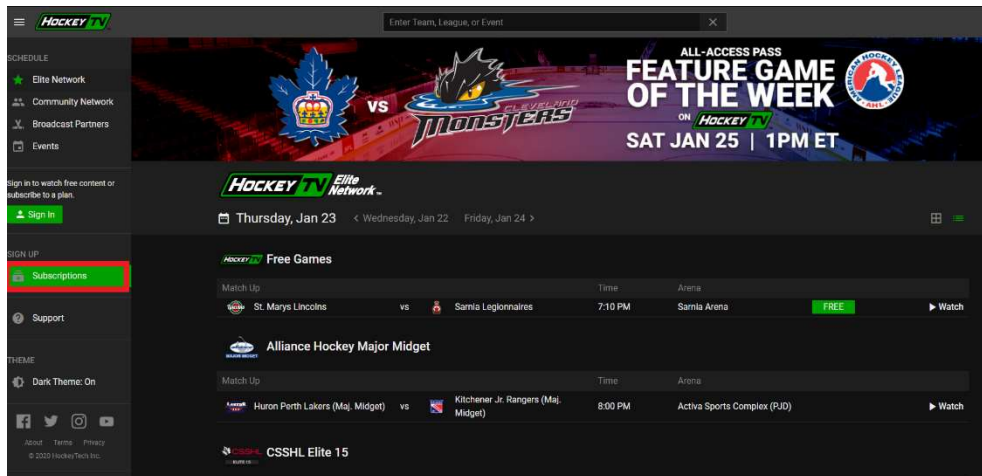

How to Subscribe to HockeyTV

1. Go to our Main Webpage <https://www.hockeytv.com/>
2. Select Subscriptions on the left-hand side
 - a. You must first create an account if you have not already done so.
 - b. Select 'Sign up Now' to create your HockeyTV account
 - c. Once you have a HockeyTV Account select Subscriptions on the left-hand side