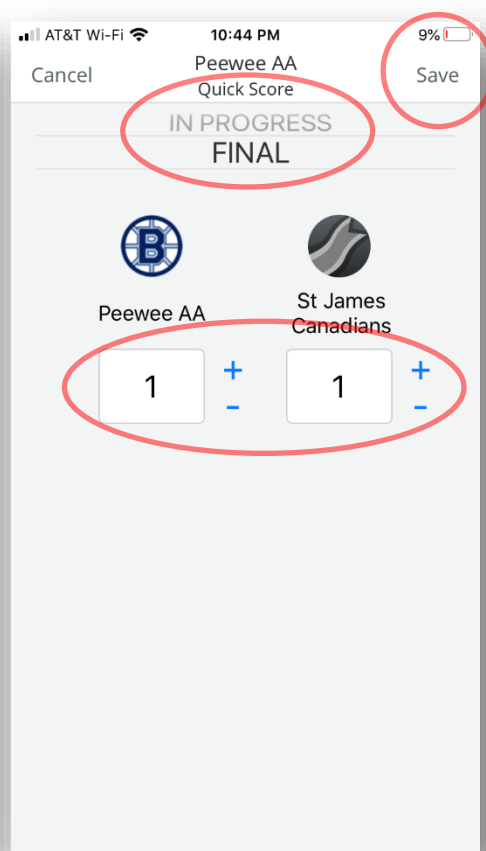

[Entering a game score with the SportsEngine mobile app (recommended)](#)

1. Open the SportEngine app and go to your schedule.
  - a. You must be a team admin and logged in to have access to the scoring tools.
2. Go to the Schedule page.
3. Click on the game that has been played.
4. Click on the pencil icon at the top right to edit the game.
5. Toggle the game status to "FINAL" > enter the score > hit save.
6. See the screenshots below.

> Done <