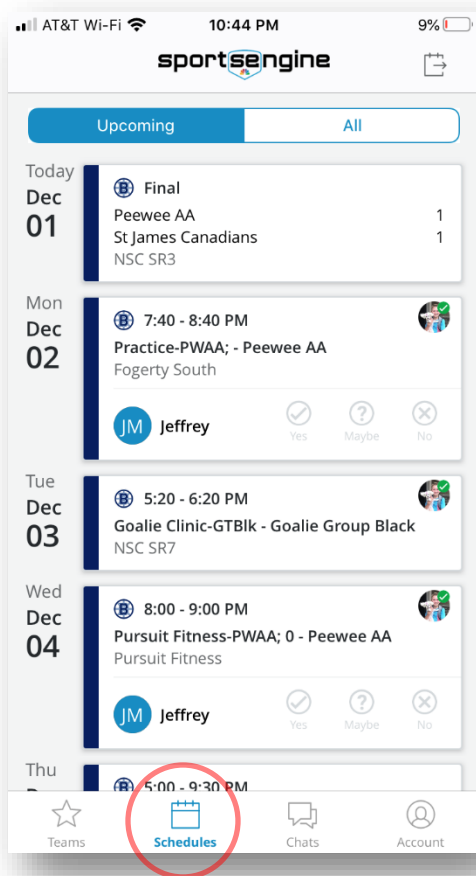

[Entering a game score with the SportsEngine mobile app (recommended)](#)

1. Open the SportEngine app and go to your schedule.
  - a. You must be a team admin and logged in to have access to the scoring tools.
2. Go to the Schedule page.
3. Click on the game that has been played.
4. Click on the pencil icon at the top right to edit the game.
5. Toggle the game status to "FINAL" > enter the score > hit save.
6. See the screenshots below.

> Done <