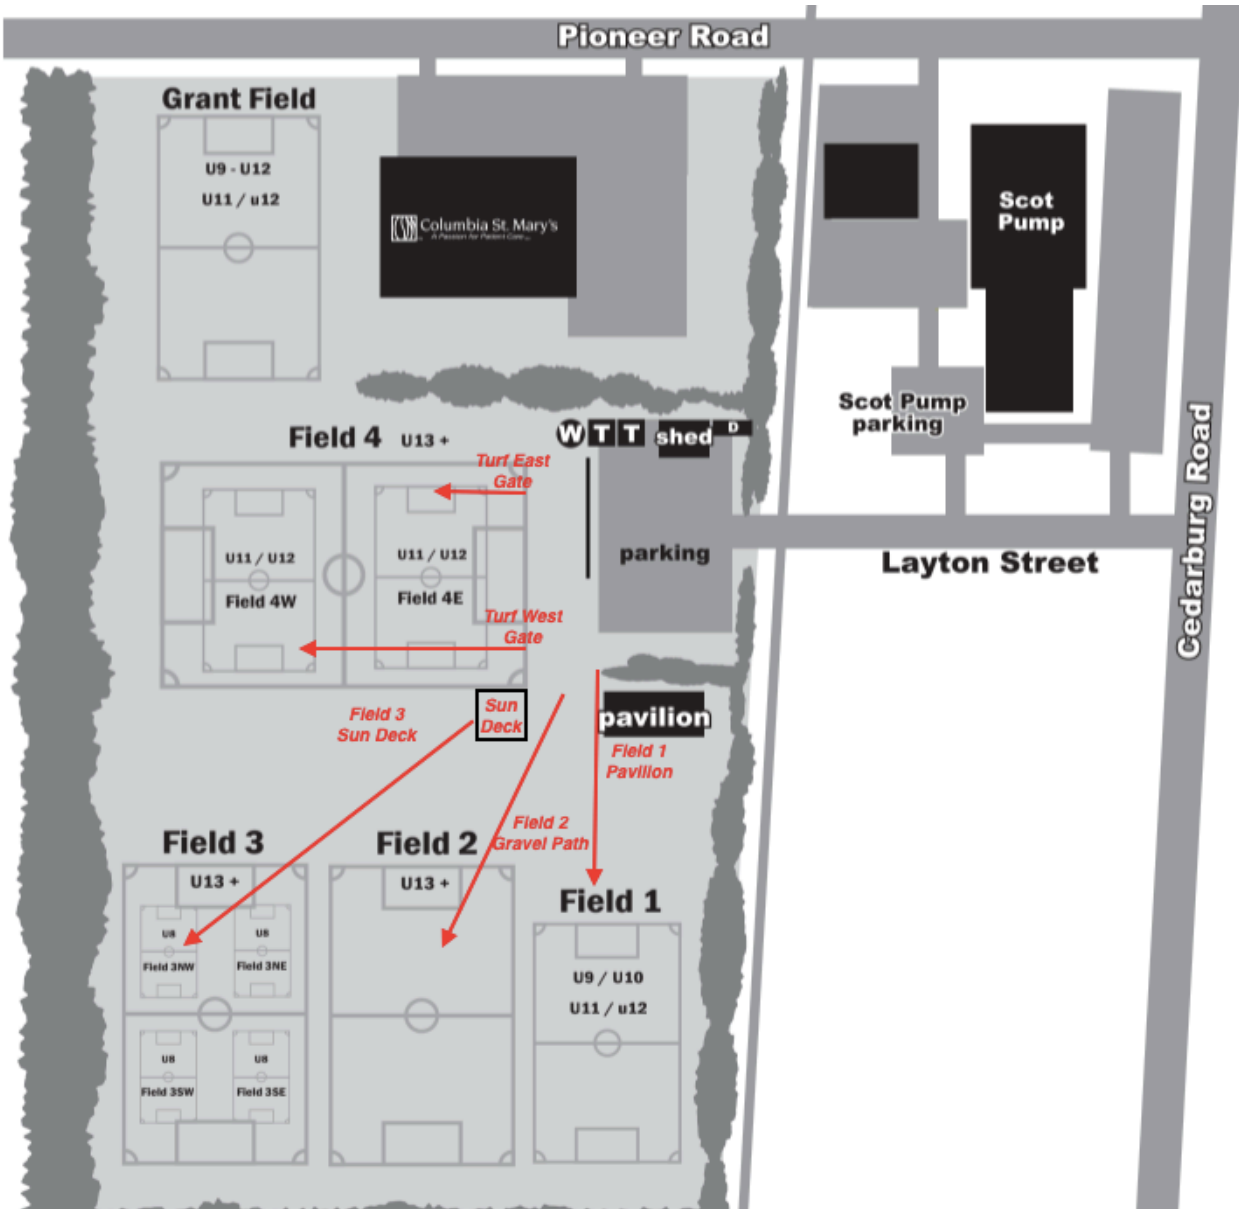

**PWSB SOCCER PARK  
RETURN TO PLAY TRAFFIC FLOW  
PLAYER PICK-UP/DROP-OFF**

**KEY REMINDERS!**

- Arrival and departure are at **exact** training times, no early drop-offs. Players are not permitted to walk through the parking lot. Loading is done in drop-off/pick-up lane only.
- Players should come and go from the car with a mask on and bring only necessary Phase 2 items: cleats/shin guards already on, ball, water bottle, hand sanitizer
  - Players will enter and exit the same designated area to/from training.

**MEQUON ROTARY SOCCER PARK  
RETURN TO PLAY TRAFFIC FLOW  
PLAYER PICK-UP/DROP-OFF**

***KEY REMINDERS!***

- Arrival and departure are at **exact** training times, no early drop offs. Players are not permitted to walk through the parking lot. Loading is done in drop-off/pick-up lane only.
- Players should come and go from the car with a mask on and bring only necessary Phase 2 items: cleats/shin guards already on, ball, water bottle, hand sanitizer
  - Players will enter and exit the same designated area to/from training.