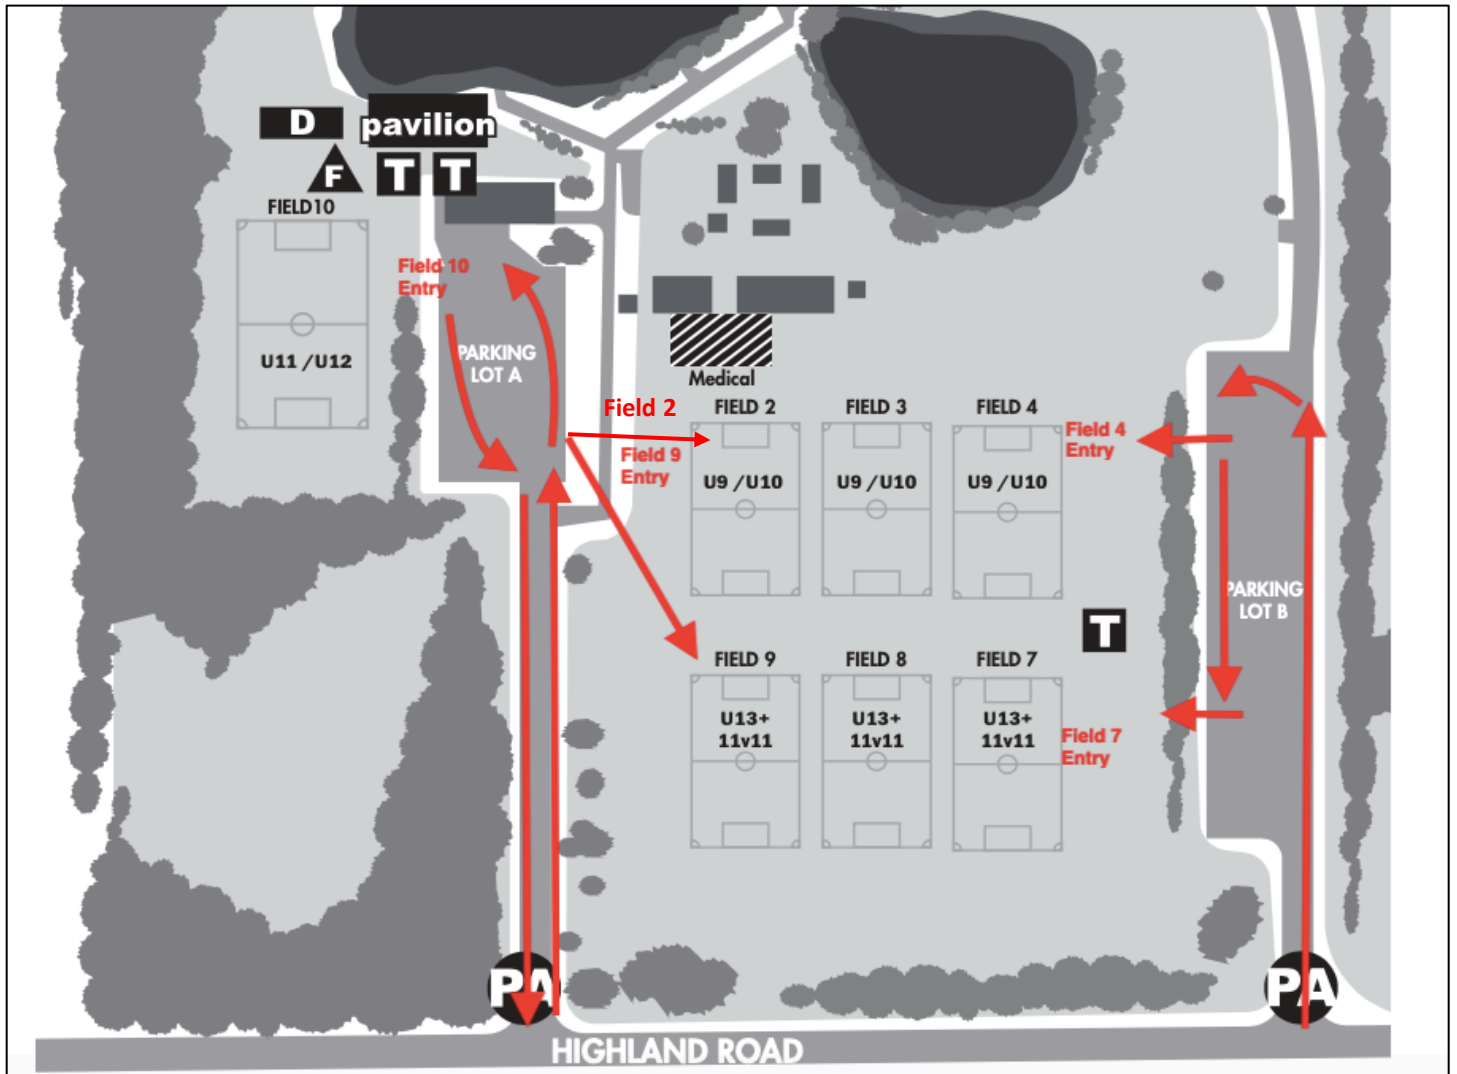

**PWSB SOCCER PARK  
RETURN TO PLAY TRAFFIC FLOW  
PLAYER PICK-UP/DROP-OFF**

**KEY REMINDERS!**

- Arrival and departure are at **exact** training times, no early drop-offs. Players are not permitted to walk through the parking lot. Loading is done in drop-off/pick-up lane only.
- Players should come and go from the car with a mask on and bring only necessary Phase 2 items: cleats/shin guards already on, ball, water bottle, hand sanitizer
  - Players will enter and exit the same designated area to/from training.

**MEQUON ROTARY SOCCER PARK  
RETURN TO PLAY TRAFFIC FLOW  
PLAYER PICK-UP/DROP-OFF**

***KEY REMINDERS!***

- Arrival and departure are at **exact** training times, no early drop offs. Players are not permitted to walk through the parking lot. Loading is done in drop-off/pick-up lane only.
- Players should come and go from the car with a mask on and bring only necessary Phase 2 items: cleats/shin guards already on, ball, water bottle, hand sanitizer
  - Players will enter and exit the same designated area to/from training.