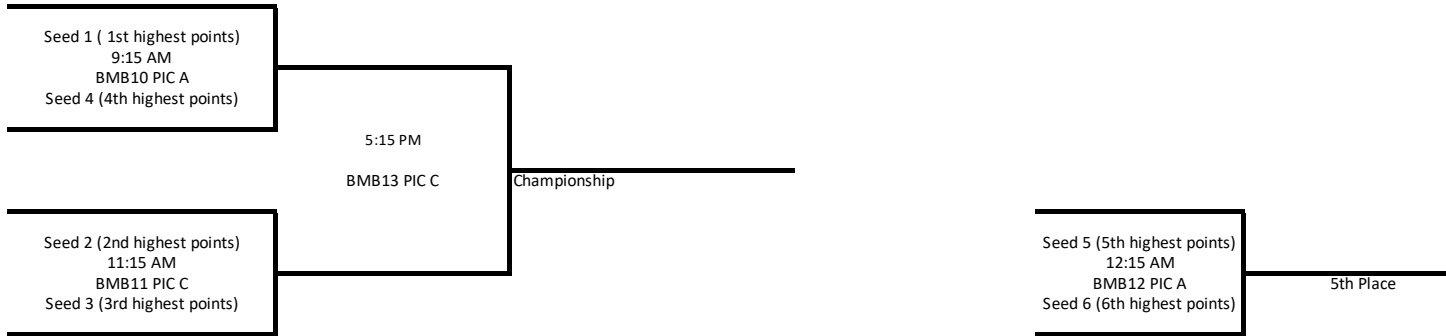

WAYZATA HOCKEY ASSOCIATION
 SNIPER CLASSIC
 Bantam B2

Bantam B2		GAMES						
Home	Score	AWAY	Score	Date	Start Time	Rink	GAME#	
PRIOR LAKE SAVAGE		ANDOVER		9-Nov	8:30:00 PM	PIC C	BMB1	
MINNETONKA		EDINA		9-Nov	8:45:00 PM	PIC B	BMB2	
ANDOVER		MINNETONKA		10-Nov	7:00:00 PM	PIC B	BMB3	
WAYZATA		EAGAN		10-Nov	8:00:00 PM	PIC A	BMB4	
EAGAN		EDINA		11-Nov	8:45:00 AM	PIC C	BMB5	
MINNETONKA		PRIOR LAKE SAVAGE		11-Nov	10:15:00 AM	PIC C	BMB6	
EDINA		WAYZATA		11-Nov	1:15:00 PM	PIC C	BMB7	
WAYZATA		PRIOR LAKE SAVAGE		11-Nov	5:45:00 PM	PIC C	BMB8	
ANDOVER		EAGAN		11-Nov	6:00:00 PM	PIC B	BMB9	

Bracket Play
12-Nov

Teams

Standings	Win	Loss	Tie	Points	Final Seed

Win = 6 points
 Tie = 3 points
 Shutout = 1 point
 Loss = 0 points

In case of tie at end of pool play, the tiebreakers will be:
 *head to head competition
 *fewest goals allowed
 *coin toss