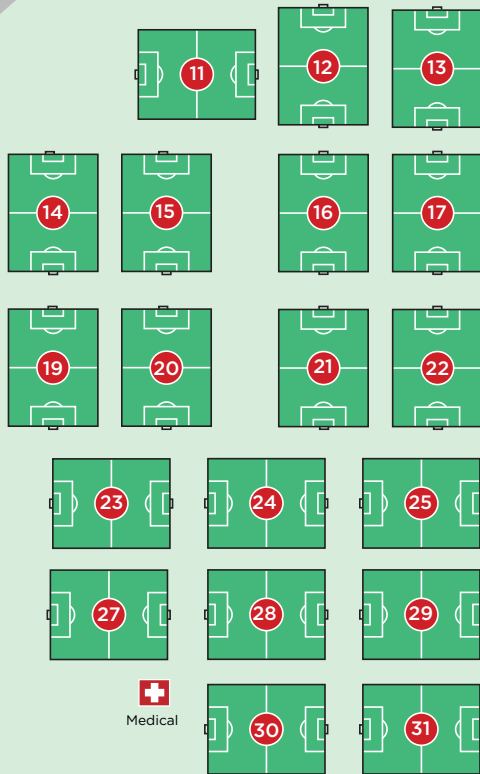

Tuckahoe Turf Farms

EDP Easter Showcase

15U-19U Boys & Girls | April 19-20, 2019

401 N Myrtle Road, Hammonton, NJ 08037

Red Parking:
Fields 11-31

Blue Parking:
Fields 1-10

WALKER ROAD

Red Parking:
Fields 11-31

Handicap Parking

- Food
- NextPro
- Tournament Merchandise
- HQ
- Referees
- Food

Medical

FIELDS 11-31

Medical

Medical

Medical
Ambulance

FIELDS 1-10

- Food
- HQ
- Tournament Merchandise
- Dining Tent
- College Coach Hospitality Tent (EDP Foundation)
- College Coach & Handicap Parking

KEY

- 11V11 FIELDS
- RESTROOMS
- RED PARKING
- BLUE PARKING
- HANDICAP PARKING
- COLLEGE COACH PARKING
- MEDICAL