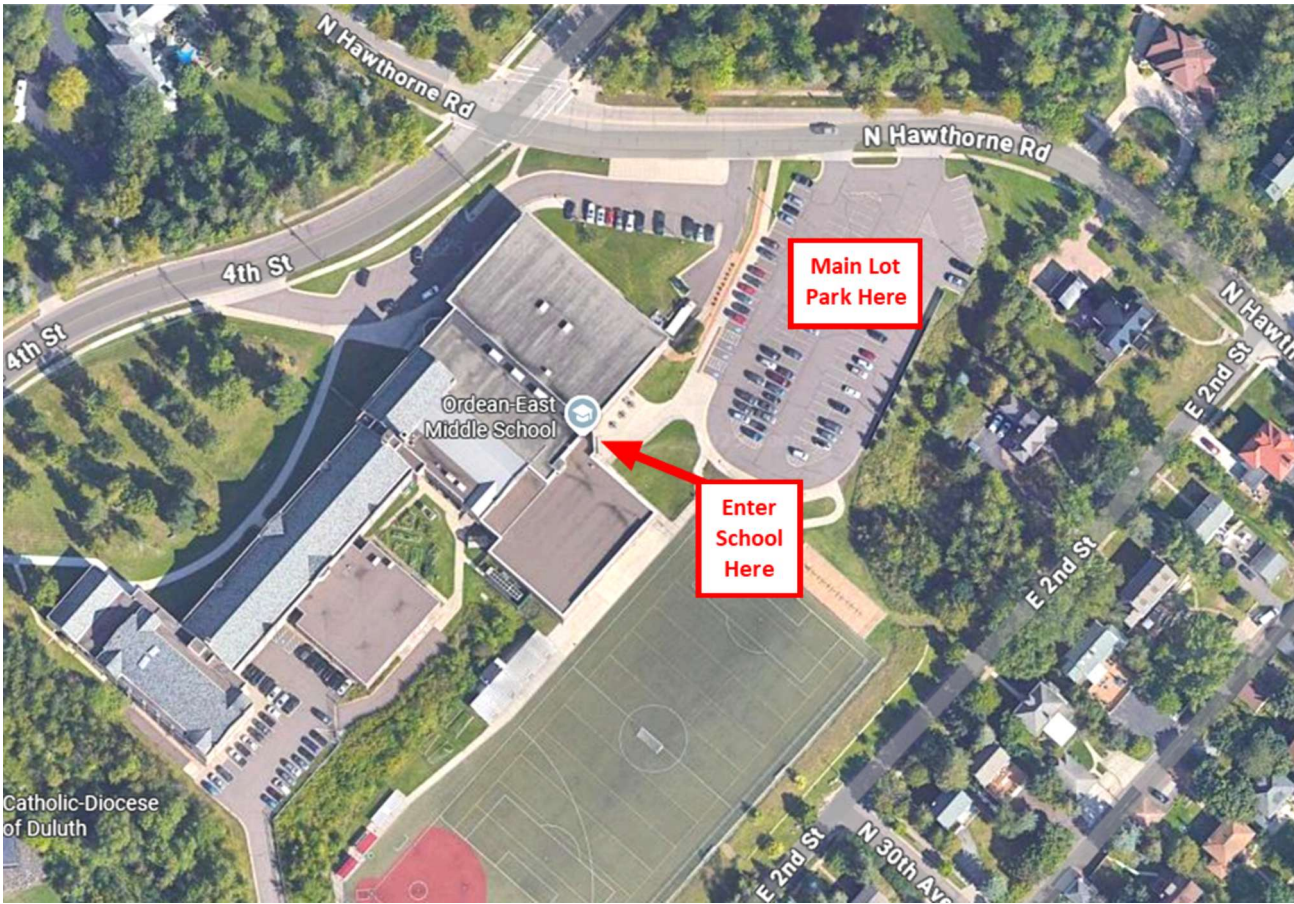

## Event Location Map

All games will be played at Duluth East High School or Ordean East Middle School. Both facilities have three very nice hardwood basketball floors. Please remind all family, coaches, and players to respect the facilities. There will be a large concession stand in the commons areas. The commons areas will have tables assigned for each team participating in the tournament. There will be a “Check-In Table” near the admissions table at the entry. Coaches, please check in when you arrive to ensure that we have your Roster/Waiver Form and to verify that your registration has been paid.

**Thanks for supporting the Winter City Showdown  
and the East Basketball Association!**

**Duluth East High School**  
301 N 40th Ave E, Duluth, MN 55804

**Parking:**

East HS has a large lot right in front of the school. There is also an auxiliary lot directly across 40<sup>th</sup> Ave. E. for overflow parking.

**Ordean East Middle School**  
2900 E 4th Street, Duluth, MN 55812

**Parking:**

Odean East MS has a large lot right behind the school with the entrance off of N Hawthorne Rd. Gym level handicapped accessible entry and parking is available in the front of the school.

## Travel between sites:

Sites are 1.5 miles apart when taking Superior Street that runs between Ordean East Middle School parking lot on Hawthorne Road (approximately 31st Ave E) and the East High School parking lot located on 40th Ave E.