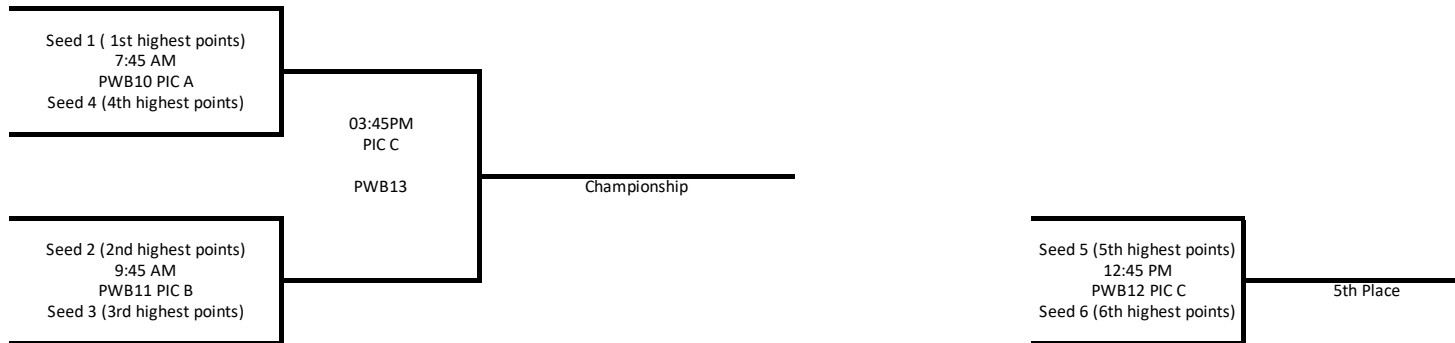

WAYZATA HOCKEY ASSOCIATION  
 SNIPER CLASSIC  
 Pee Wee B2

Pee Wee B2		GAMES					GAME #
Home	Score	AWAY	Score	Date	Time	Rink	
EDINA		WHITE BEAR LAKE		9-Nov	6:00:00 PM	CMS	PWB1
ORONO		MINNETONKA		9-Nov	6:15:00 PM	PIC A	PWB2
PRIOR LAKE SAVAGE		WAYZATA		10-Nov	5:30:00 PM	PIC B	PWB3
WHITE BEAR LAKE		ORONO		10-Nov	6:30:00 PM	PIC A	PWB4
ORONO		WAYZATA		11-Nov	7:30:00 AM	PIC B	PWB5
MINNETONKA		PRIOR LAKE SAVAGE		11-Nov	10:30:00 AM	PIC B	PWB6
MINNETONKA		EDINA		11-Nov	1:30:00 PM	PIC B	PWB7
WAYZATA		WHITE BEAR LAKE		11-Nov	3:00:00 PM	PIC B	PWB8
EDINA		PRIOR LAKE SAVAGE		11-Nov	7:30:00 PM	PIC B	PWB9

Bracket Play
12-Nov

Standings

Standings	Win	Loss	Tie	Points	Final Seed

Win = 6 points  
 Tie = 3 points  
 Shutout = 1 point  
 Loss = 0 points

In case of tie at end of pool play, the tiebreakers will be:  
 \*head to head competition  
 \*fewest goals allowed  
 \*coin toss