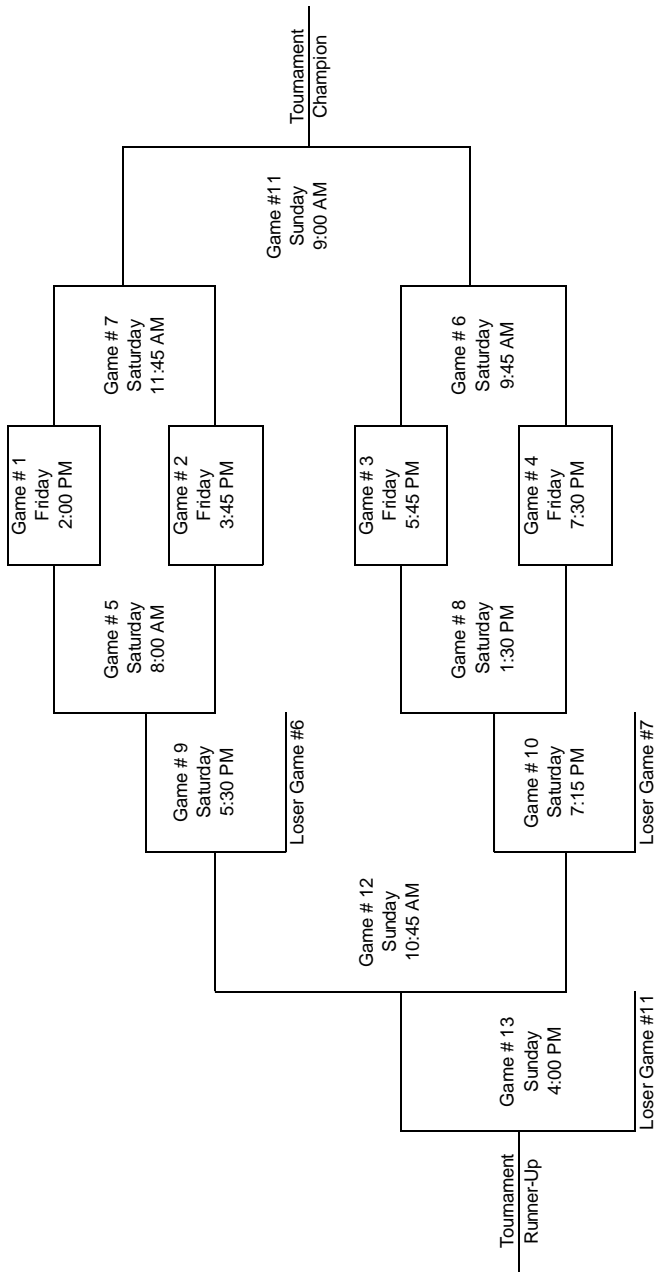

**Minnesota Hockey Double Elimination Format  
Regions - 2 Teams Advancing**

Note: Teams listed first in pairings are "home." Times listed are the "standard" times, but are subject to change. Refer to [minnesotahockey.org](http://minnesotahockey.org) website for final schedule.

Winner Game #11 Advances as #1 Seed  
Winner Game #13 Advances as #2 Seed