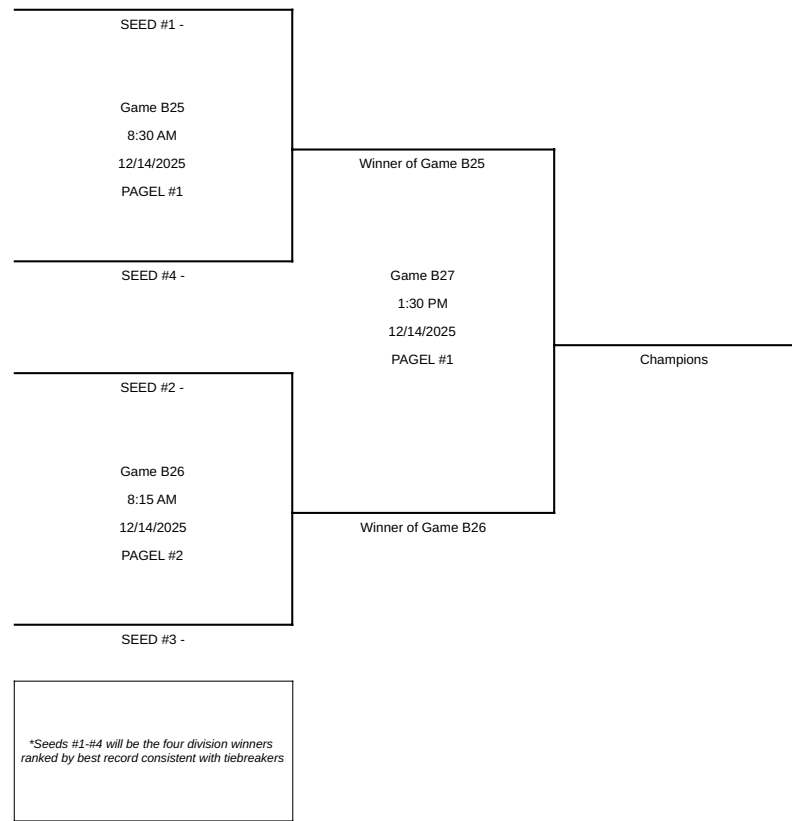

MINNETONKA JUNIOR GOLD TOURNAMENT B DIVISION POOL PLAY

Excelsior Division	Pts	Shorewood Division	Pts	Greenwood Division	Pts	Deephaven Division	Pts
Minnetonka Black		Edina White		Minnetonka Blue		Edina Green	
Wayzata Gold		Wayzata Blue		Chaska/Chanhassen		Rosemount	
Mahtomedi		Lakeville		Chicago JV		White Bear Lake	
Rogers		Orono Blue		Brookings, SD		Mitchell, SD	

CHAMPIONSHIP BRACKET ROUND

G#	HOME	GF	VISITOR	GF	DAY	DATE	RINK	TIME
Game B1	Wayzata Blue	vs	Orono Blue		Thursday	11-Dec	MIA - B	4:45 PM
Game B2	Minnetonka Black	vs	Rogers		Thursday	11-Dec	PAC 2	5:15 PM
Game B3	Minnetonka Blue	vs	Chaska/Chanhassen		Thursday	11-Dec	PAC 1	5:30 PM
Game B4	Edina Green	vs	Rosemount		Thursday	11-Dec	MIA - B	6:15 PM
Game B5	Wayzata Gold	vs	Mahtomedi		Thursday	11-Dec	PAC 2	6:45 PM
Game B6	Edina White	vs	Lakeville		Thursday	11-Dec	PAC 1	7:00 PM
Game B7	Lakeville	vs	Wayzata Blue		Friday	12-Dec	MIA - B	4:15 PM
Game B8	Minnetonka Black	vs	Wayzata Gold		Friday	12-Dec	PAC 2	5:15 PM
Game B9	Mahtomedi	vs	Rogers		Friday	12-Dec	MIA - B	5:45 PM
Game B10	Edina White	vs	Orono Blue		Friday	12-Dec	PAC 2	6:45 PM
Game B11	Chicago JV	vs	Brookings, SD		Friday	12-Dec	MIA - B	7:30 PM
Game B12	White Bear Lake	vs	Mitchell, SD		Friday	12-Dec	MIA - B	9:00 PM
Game B13	Brookings, SD	vs	Chaska/Chanhassen		Saturday	13-Dec	PAC 2	8:15 AM
Game B14	Minnetonka Blue	vs	Chicago JV		Saturday	13-Dec	PAC 2	9:45 AM
Game B15	Edina Green	vs	White Bear Lake		Saturday	13-Dec	MIA - B	12:00 PM
Game B16	Rogers	vs	Wayzata Gold		Saturday	13-Dec	PAC 2	1:00 PM
Game B17	Rosemount	vs	Mitchell, SD		Saturday	13-Dec	MIA - B	1:30 PM
Game B18	Minnetonka Black	vs	Mahtomedi		Saturday	13-Dec	PAC 1	2:45 PM
Game B19	Wayzata Blue	vs	Orono Blue		Saturday	13-Dec	MIA - B	3:15 PM
Game B20	Minnetonka Blue	vs	Brookings, SD		Saturday	13-Dec	PAC 2	4:30 PM
Game B21	Chaska/Chanhassen	vs	Chicago JV		Saturday	13-Dec	MIA - B	4:45 PM
Game B22	Edina White	vs	Lakeville		Saturday	13-Dec	PAC 2	6:00 PM
Game B23	Mitchell, SD	vs	Edina Green		Saturday	13-Dec	MIA - B	6:30 PM
Game B24	Rosemount	vs	White Bear Lake		Saturday	13-Dec	MIA - B	8:00 PM

Thank you to Chick-fil-A for providing sandwiches for tournament referees!

ORDER AHEAD
EARN REWARDS
chick-fil-a.com/One
scan to download the One app

CHICK-FIL-A
CHANHASSEN
EDEN PRAIRIE