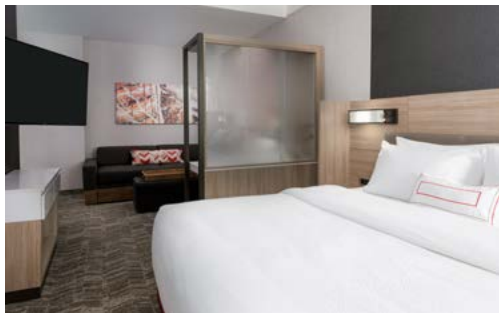

SPRINGHILL SUITES® BY MARRIOTT

STYLE AND SPACE. BEAUTIFULLY PRICED.

SPRINGHILL SUITES BY MARRIOTT® LAKELAND

511 W Lime Street
Lakeland, FL / 33815
P 863.413.1700

Springhill Suites by Marriott Lakeland is nestled in the heart of downtown, adjacent to the RP Funding Center minutes from a variety of eateries, bars and local shops. Along with an inviting atmosphere and impeccable customer service, business and leisure travelers alike will appreciate our modern 4,000 sq. ft. of flexible meeting space, spacious suites, full-service bar with evening menu, outdoor pool, and patio with fire pit providing space to relax and connect.

Choose from 126 rooms and 4,000 sq. feet of meeting space and the lobby bar.

FOOD

- Complimentary hot breakfast buffet daily
- Evening Sips and Snacks in our full service lounge

NEARBY RESTAURANTS

- Harrys Seafood Bar & Grille
- Frescos Southern Kitchen
- Nineteen 61 Latin American Cuisine
- Crispers
- Texas Cattle Company
- Mojo Federal Swine & Spirits
- Swan Brewing
- Palace Pizza

SUITES

- Sleeper sofa in every suite
- Complimentary wireless Internet
- Premium cable (HBO, CNN, ESPN)
- Work desk and ergonomic chair
- Microwave and mini-fridge in every suite
- In-room coffee and tea
- Keurig Coffee Machine with K-cups

EXTRAS

- The Market®, 24-hour food and snacks
- Complimentary weekday USA Today®
- Same day laundry valet/dry cleaning (M-F)
- Guest laundry room
- Marriott Rewards®

FACILITIES

- Fitness center (on-site)
- Access to The Rush Fitness Center
- Outdoor heated pool
- Board room - seats 10
- Business center
- 4,000 sq. ft. of flexible meeting space
- Full-onsite catering