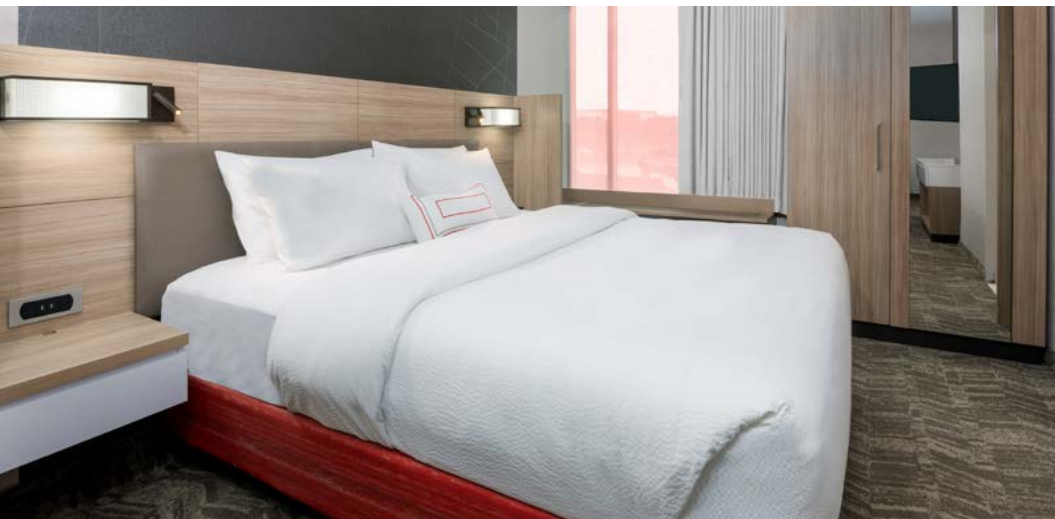

FOOD

- Complimentary hot breakfast buffet daily
- Evening Sips and Snacks in our full service lounge

NEARBY RESTAURANTS

- Harrys Seafood Bar & Grille
- Frescos Southern Kitchen
- Nineteen 61 Latin American Cuisine
- Crispers
- Texas Cattle Company
- Mojo Federal Swine & Spirits
- Swan Brewing
- Palace Pizza