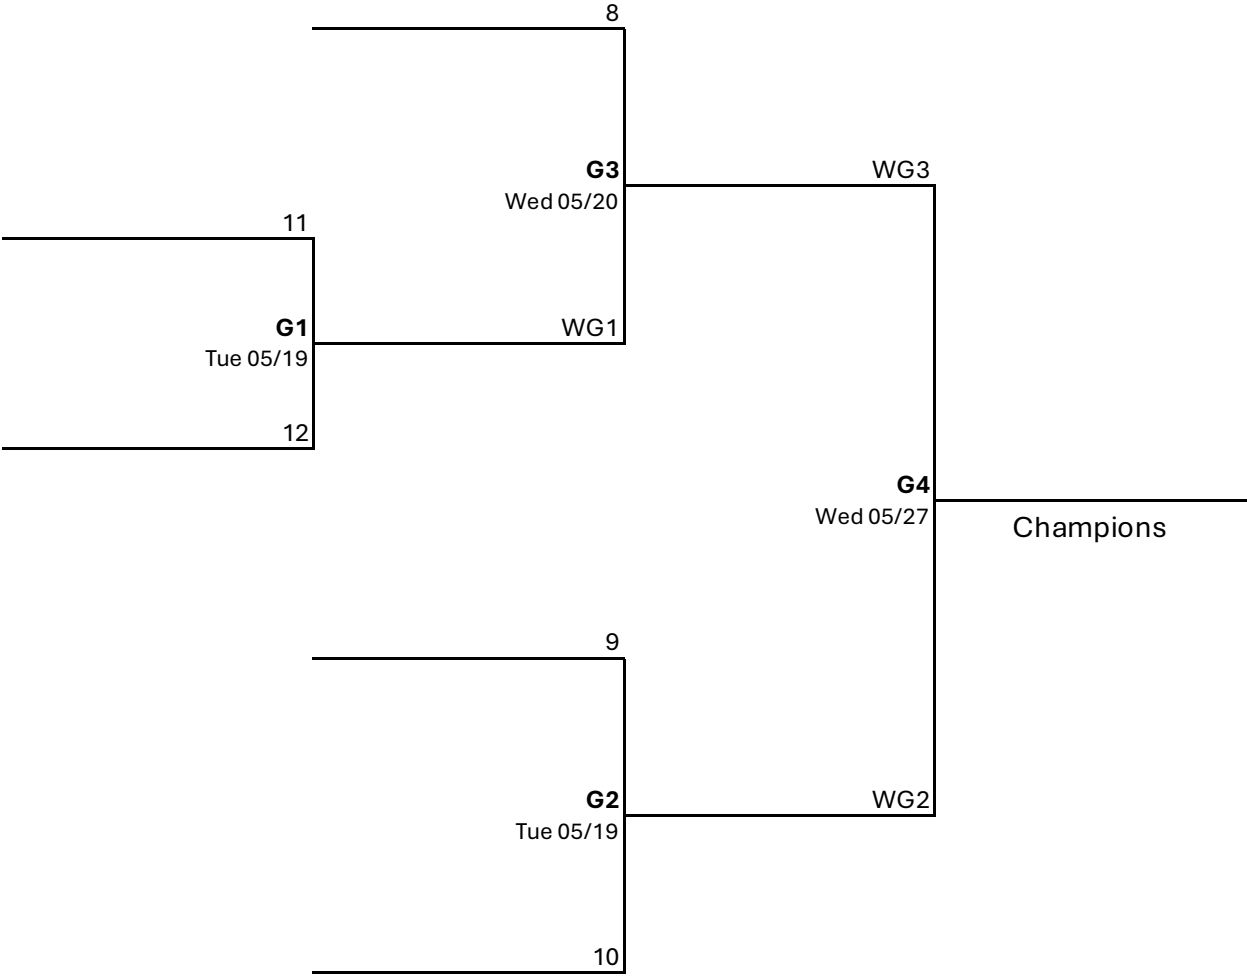

9u Silver

WEEKDAY GAMES 6:00 PM, 7:45 PM

CHAMPIONSHIP 6:30 PM