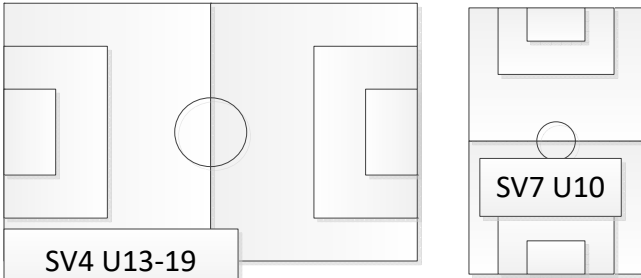

SOUTH VALLEYS LIBRARY

SOUTH VALLEYS FIELD LAYOUT
PLAYERS NEVADA CUP
2018

WEDGE PARKWAY

EAST DIRT PARKING LOT

SOUTH VALLEYS SPORTS COMPLEX
MIDDLE PARKING LOT
RESERVED FOR REFEREES AND OFFICIALS

SOUTH
DIRT PARKING LOT