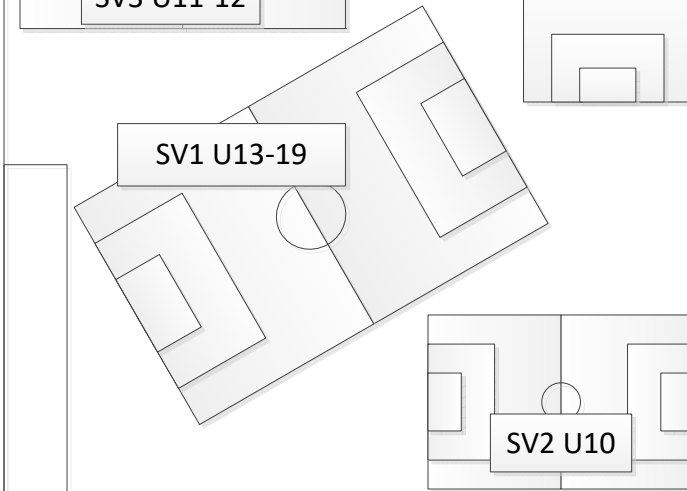

SOUTH VALLEYS LIBRARY

SOUTH VALLEYS FIELD LAYOUT
PLAYERS NEVADA CUP
2018

WEDGE PARKWAY

EAST DIRT PARKING LOT

SOUTH VALLEYS SPORTS COMPLEX
MIDDLE PARKING LOT
RESERVED FOR REFEREES AND OFFICIALS

SOUTH
DIRT PARKING LOT