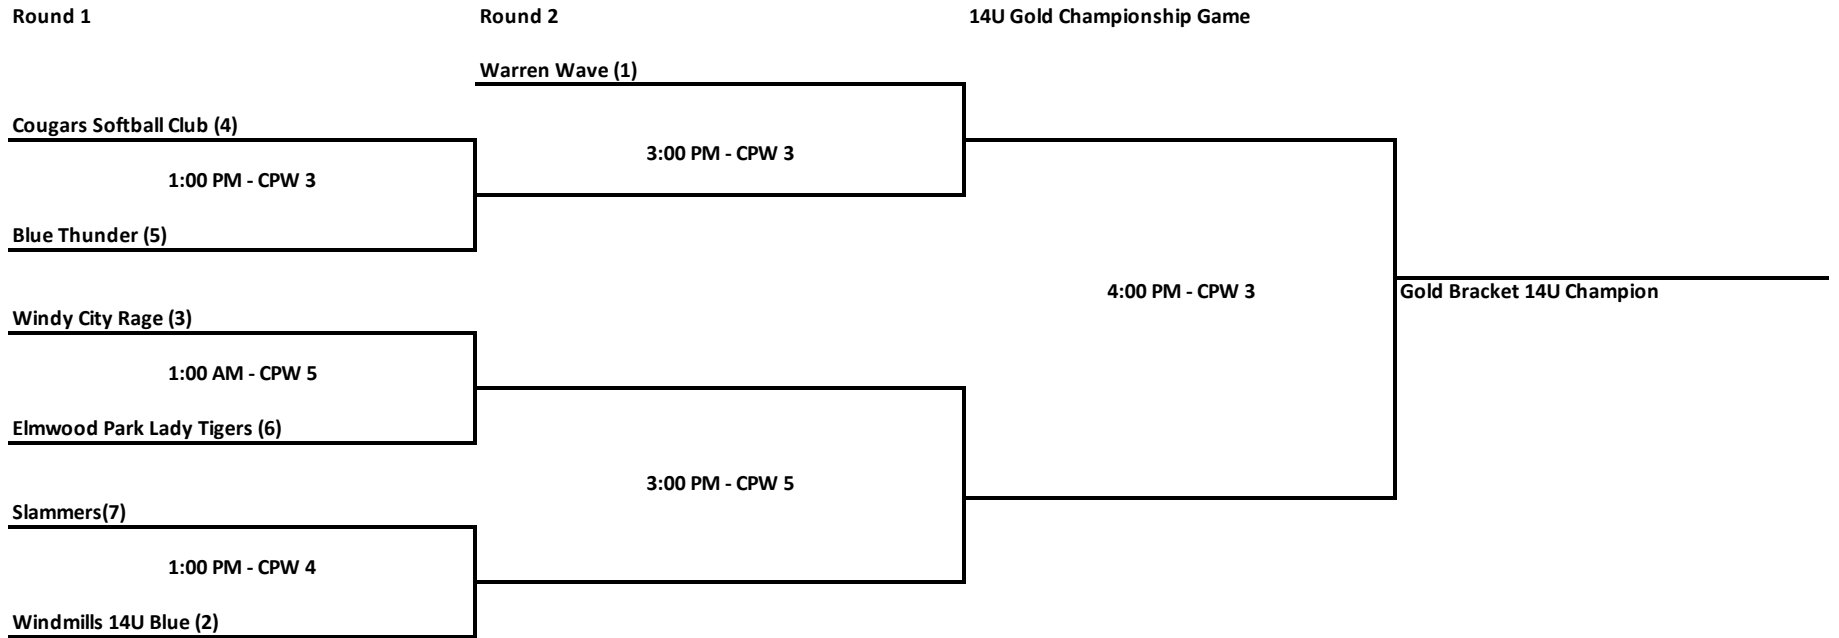

15th Annual Thunderbolt Classic - 14U Elimination Brackets

14U Gold Bracket - Sunday, June 10th