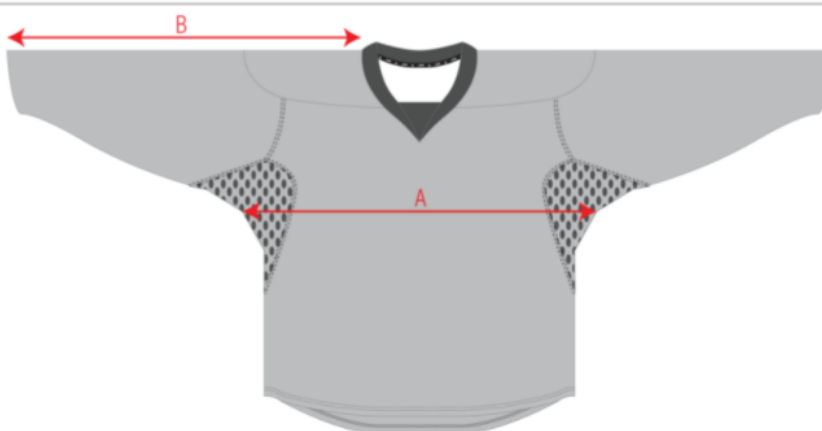

PARK CITY ICE MINERS – UNIFORM SIZE CHARTS 2025 - 2026 SEASON

HOCKEY JERSEYS

How to measure :

Lay your jersey flat

1. **Chest Width (A):** measure from one inch under the armpits of the jersey horizontally from seam to seam. (e.g. an adult large jersey will measure 26" across (under the arms) on one side of the jersey, which will be 52" inches all around for an AL-52 size)

2. **Sleeve Length (B):** measure from the edge of the collar all the way to the end of the wrist.

** Please note, JOG's jerseys are authentic game wear sizing. If you're planning to wear a JOG jersey for casual wear, we suggest you order 1-2 sizes down. **