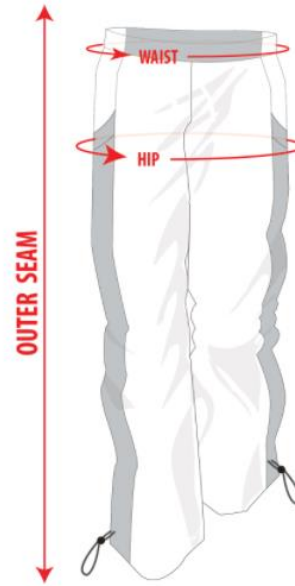

Shell Pants (Goalie)

Adult (Unisex)	GC-AS	GC-AM	GC-AL	GC-AXL	GC-A2XL
A: Waist Relax (inch)	21.5	22.5	23.5	24.5	25.5
B: Length (inch)	19	20	21	21.5	22.5
C: Hip (inch)	25.5	26.5	27.5	28.5	29.5

Youth (Unisex)	GC-YL
A: Waist Relax (inch)	20.5
B: Length (inch)	18
C: Hip (inch)	24

PRACTICE JERSEYS

SIZE	SLEEVE LENGTH	BODY LENGTH	BODY WIDTH
YS	25.5	24	19
YM	26.5	25	20
YL	27.5	26	21
YXL	29.5	28	22
SIZE	31.5	29.5	23.5
M	32.5	30.5	24.5
L	34.25	31.5	26.5
XL	36.25	32.5	28.5
2XL	36.25	33	29.5
3XL	37	33.5	30.5
4XL	37.5	34.5	32
5XL	37.5	35.5	34
XXL Goalie	34.5	33.5	32.5

*Up to 1" variance allowed

EMBROIDERED TEAM JACKET & PANTS

MEN

WOMEN

CHEST

Measure around the fullest part of your chest keeping the measuring tape horizontal.

BODY LENGTH

Measure from neck seam to the bottom of the shirt.

WAIST

Find the halfway point between your lowest rib and your hip bone and measure around your waist keeping the measuring horizontal.

HIP

Measure around the fullest part of your hip and ensure the tape is straight.