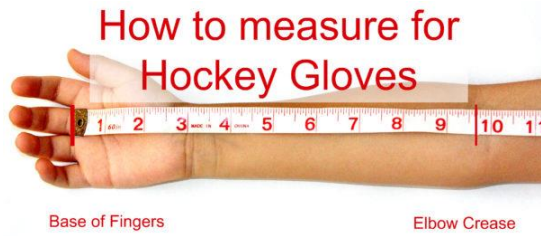

CUSTOM GLOVES (OPTIONAL)