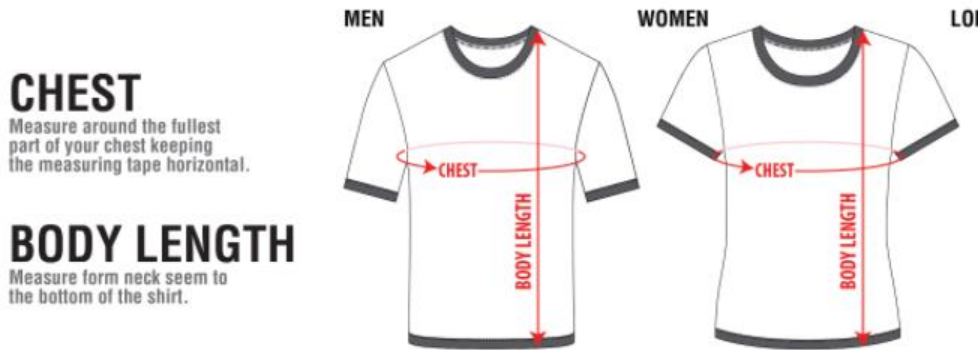

Performance Tracksuit (Pants)

Men's Sizing	AS	AM	AL	AXL	A2XL	A3XL
Actual Waist Size Round (inch)	29-31	31.5-33.5	34.5-37.5	38-42	43-47	48-52
Actual Hip Size Round (inch)	35.5-37.5	38-40	41-43	44-46	47-50	51-54
Outer Seam (Actual garment size) (inch)	41	42	43	43.5	44	44

Women's Sizing	AXS	AS	AM	AL	AXL	A2XL
Actual Waist Size Round (inch)	24-26	26.5-28.5	29-31	31.5-33.5	34.5-36.5	37-40
Actual Hip Size Round (inch)	34-36	36.5-38.5	39-41	41.5-43.5	44.5-46.5	47-50
Outer Seam (Actual garment size) (inch)	38.5	39.5	40.5	41.5	42.5	43.5

Youth Unisex	Child	YXS	YS	YM	YL	YXL
Actual Waist Size Round (inch)	22-23	23-24	24-25	25-27	27.5-28.5	28.5-30
Actual Hip Size Round (inch)	25-26	27-28	28-29	29.5-31	31.5-33	33.5-35
Outer Seam (Actual garment size) (inch)	30	32	34	36	38	39

WORK-OUT SHIRT

T-Shirts / Long Sleeve T-Shirts

Men's Sizing	AS	AM	AL	AXL	A2XL	A3XL	A4XL
Actual Chest Measurement (inch)	34.5-37	37.5-40	40.5-43.5	44-47.5	48-52	53-56	57-60
Body Length (Actual garment size) (inch)	27.5	28.5	29.5	30.5	31.5	32	32.5

Women's Sizing	AXS	AS	AM	AL	AXL	A2XL	A3XL
Actual Chest Measurement (inch)	31.5-33.5	33.5-35	35.5-38.5	38.5-41.5	41.5-44.5	44.5-47	47.5-49
Body Length (Actual garment size) (inch)	24	24.5	25.5	26.5	27.5	28	28.5

Boy's Sizing or Youth Unisex	T4	Child	YXS	YS	YM	YL	YXL
Actual Chest Measurement (inch)	21-22.5	23-24	24.5-26	26.5-28	28.5-30	30.5-32	32.5-34
Body Length (Actual garment size) (inch)	17.5	19	21	22	23	24	25

Girl's Sizing	YS	YM	YL
Actual Chest Measurement (inch)	25.5-27	27.5-29	29.5-31
Body Length (Actual garment size) (inch)	21	22	23