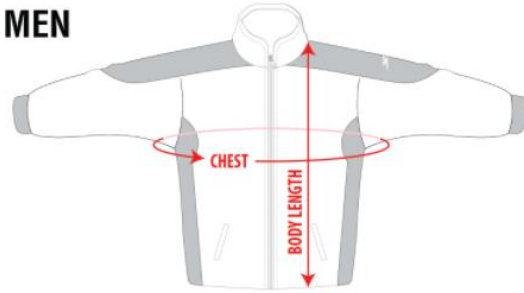

Shell Pants (Goalie)

Adult (Unisex)	GC-AS	GC-AM	GC-AL	GC-AXL	GC-A2XL
A: Waist Relax (inch)	21.5	22.5	23.5	24.5	25.5
B: Length (inch)	19	20	21	21.5	22.5
C: Hip (inch)	25.5	26.5	27.5	28.5	29.5

Youth (Unisex)	GC-YL
A: Waist Relax (inch)	20.5
B: Length (inch)	18
C: Hip (inch)	24

PRACTICE JERSEYS

SIZE	SLEEVE LENGTH	BODY LENGTH	BODY WIDTH
YS	25.5	24	19
YM	26.5	25	20
YL	27.5	26	21
YXL	29.5	28	22
SIZE	31.5	29.5	23.5
M	32.5	30.5	24.5
L	34.25	31.5	26.5
XL	36.25	32.5	28.5
2XL	36.25	33	29.5
3XL	37	33.5	30.5
4XL	37.5	34.5	32
5XL	37.5	35.5	34
XXL Goalie	34.5	33.5	32.5

*Up to 1" variance allowed

EMBROIDERED TEAM JACKET & PANTS

MEN

WOMEN

CHEST

Measure around the fullest part of your chest keeping the measuring tape horizontal.

BODY LENGTH

Measure from neck seam to the bottom of the shirt.

WAIST

Find the halfway point between your lowest rib and your hip bone and measure around your waist keeping the measuring horizontal.

HIP

Measure around the fullest part of your hip and ensure the tape is straight.