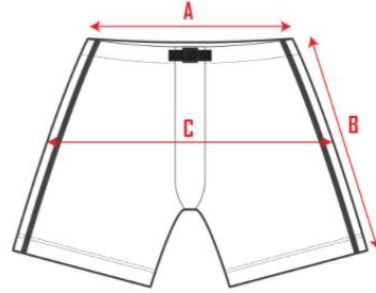

Hockey Jerseys (Goalie)

Adult (Unisex)	GC-AS (52)	GC-AM (54)	GC-AL (56)	GC-AXL (58)	GC-A2XL (60)	GC-A3XL (62)	GC-A4XL (64)
A: Chest width	26	27	28	29	30	31	32
B: Sleeve length	28	29	30	31	32	33	33.5
C: Body length	30	31	32	33	34	35	35.5

Youth (Unisex)	GC-YS (44)	GC-YM (46)	GC-YL (48)	GC-YXL (50)
A: Chest width	22	23	24	25
B: Sleeve length	24	25	26	27
C: Body length	26	27	28	29

GAME SOCKS

Hockey Sock

Adult (Unisex)	AS	AM	AL	AXL	A2XL
A: Length (inch.)	26	28	30	32	34
B: Top Opening (inch.)	21	21.75	22.75	24	25.3

Youth (Unisex)	YXS	YS	YM	YL
A: Length (inch.)	18	20	22	24
B: Top Opening (inch.)	17.25	17.5	18.75	19.75

SHELL PANTS

How to measure :

1. Best to measure and compare against an actual pair of shell pants and choose a corresponding size from our size chart (or up / down a size as required)
2. If you don't have shell pants, you can measure against your existing hockey pants. Note, the side length is the most important measurement. Measure your hockey pants from the waistline down to the bottom of the pants (not including the lower back / stomach protection area above the waist), then choose a corresponding size.