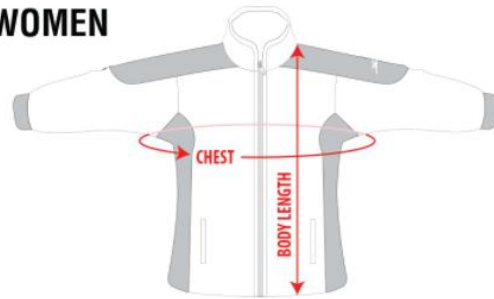

Shell Pants (Goalie)

Adult (Unisex)	GC-AS	GC-AM	GC-AL	GC-AXL	GC-A2XL
A: Waist Relax (inch)	21.5	22.5	23.5	24.5	25.5
B: Length (inch)	19	20	21	21.5	22.5
C: Hip (inch)	25.5	26.5	27.5	28.5	29.5

Youth (Unisex)	GC-YL
A: Waist Relax (inch)	20.5
B: Length (inch)	18
C: Hip (inch)	24

PRACTICE JERSEYS

SIZE	SLEEVE LENGTH	BODY LENGTH	BODY WIDTH
YS	25.5	24	19
YM	26.5	25	20
YL	27.5	26	21
YXL	29.5	28	22
SIZE	31.5	29.5	23.5
M	32.5	30.5	24.5
L	34.25	31.5	26.5
XL	36.25	32.5	28.5
2XL	36.25	33	29.5
3XL	37	33.5	30.5
4XL	37.5	34.5	32
5XL	37.5	35.5	34
XXL Goalie	34.5	33.5	32.5

*Up to 1" variance allowed

EMBROIDERED TEAM JACKET & PANTS

MEN

WOMEN

CHEST

Measure around the fullest part of your chest keeping the measuring tape horizontal.

BODY LENGTH

Measure from neck seam to the bottom of the shirt.

WAIST

Find the halfway point between your lowest rib and your hip bone and measure around your waist keeping the measuring horizontal.

HIP

Measure around the fullest part of your hip and ensure the tape is straight.