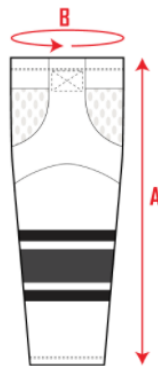

Hockey Jerseys (Goalie)

Adult (Unisex)	GC-AS (52)	GC-AM (54)	GC-AL (56)	GC-AXL (58)	GC-A2XL (60)	GC-A3XL (62)	GC-A4XL (64)
A: Chest width	26	27	28	29	30	31	32
B: Sleeve length	28	29	30	31	32	33	33.5
C: Body length	30	31	32	33	34	35	35.5

Youth (Unisex)	GC-YS (44)	GC-YM (46)	GC-YL (48)	GC-YXL (50)
A: Chest width	22	23	24	25
B: Sleeve length	24	25	26	27
C: Body length	26	27	28	29

GAME SOCKS

Hockey Sock

Adult (Unisex)	AS	AM	AL	AXL	A2XL
A: Length (inch.)	26	28	30	32	34
B: Top Opening (inch.)	21	21.75	22.75	24	25.3

Youth (Unisex)	YXS	YS	YM	YL
A: Length (inch.)	18	20	22	24
B: Top Opening (inch.)	17.25	17.5	18.75	19.75