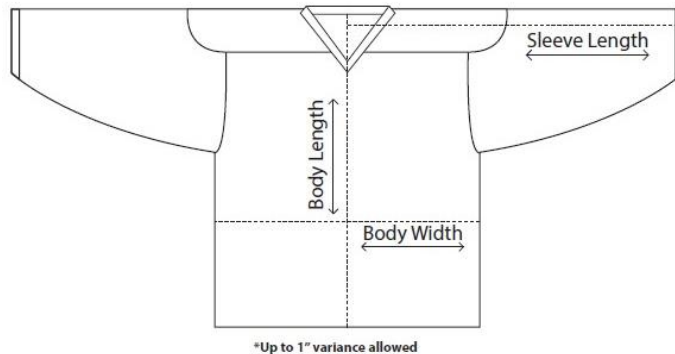

Youth (Unisex)	YXS	YS	YM	YL
A: Length (inch.)	18	20	22	24
B: Top Opening (inch.)	17.25	17.5	18.75	19.75

SHELL PANTS

How to measure :

1. Best to measure and compare against an actual pair of shell pants and choose a corresponding size from our size chart (or up / down a size as required)
2. If you don't have shell pants, you can measure against your existing hockey pants. Note, the side length is the most important measurement. Measure your hockey pants from the waistline down to the bottom of the pants (not including the lower back / stomach protection area above the waist), then choose a corresponding size.

Shell Pants (Player)

Adult (Unisex)	AS	AM	AL	AXL	A2XL
A: Waist Relax (inch)	20	21	22	23	24
B: Length (inch)	21	22	23	24	24.5
C: Hip (inch)	24	25	26	27	28

Youth (Unisex)	YS	YM	YL	YXL
A: Waist Relax (inch)	16	17	18	19
B: Length (inch)	18	19	20	20.5
C: Hip (inch)	20	21	22	23

Shell Pants (Goalie)

Adult (Unisex)	GC-AS	GC-AM	GC-AL	GC-AXL	GC-A2XL
A: Waist Relax (inch)	21.5	22.5	23.5	24.5	25.5
B: Length (inch)	19	20	21	21.5	22.5
C: Hip (inch)	25.5	26.5	27.5	28.5	29.5

Youth (Unisex)	GC-YL
A: Waist Relax (inch)	20.5
B: Length (inch)	18
C: Hip (inch)	24

PRACTICE JERSEYS

SIZE	SLEEVE LENGTH	BODY LENGTH	BODY WIDTH
YS	25.5	24	19
YM	26.5	25	20
YL	27.5	26	21
YXL	29.5	28	22
SIZE	31.5	29.5	23.5
M	32.5	30.5	24.5
L	34.25	31.5	26.5
XL	36.25	32.5	28.5
2XL	36.25	33	29.5
3XL	37	33.5	30.5
4XL	37.5	34.5	32
5XL	37.5	35.5	34
XXL Goalie	34.5	33.5	32.5