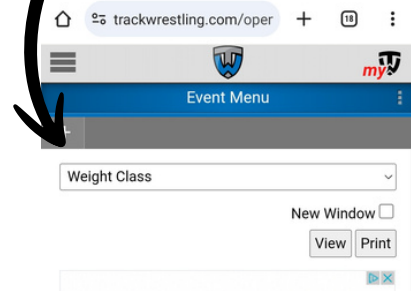

How to find what Mat and Bout # your child will be wrestling at by PHONE.

Go to <https://www.trackwrestling.com/>

7

Click Brackets and search for child's Weight Class (will bring up who they are wrestling)

Click Mat Assignments
Click Team Schedule
Search for White Bear Lake (not WBL)

8 Brackets and Mat Assignments will show about 5 miutes before wrestling starts

You will stay at that mat until bracket is done