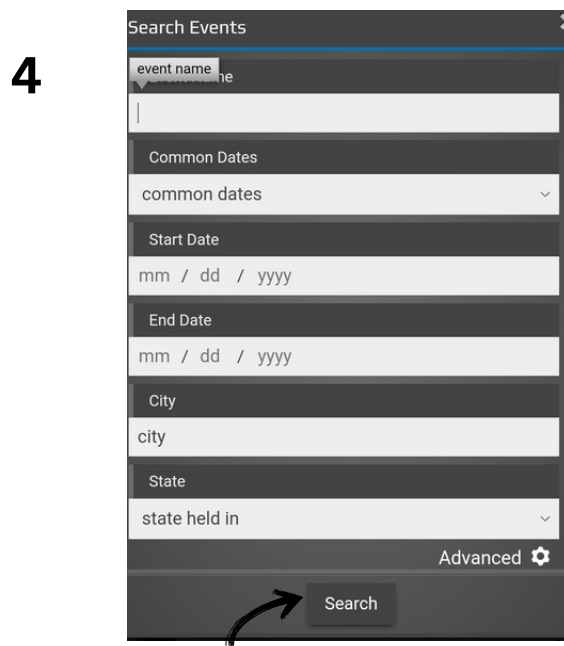

How to find what Mat and Bout # your child will be wrestling at by PHONE.

Go to <https://www.trackwrestling.com/>

7

Click Brackets and search for child's Weight Class (will bring up who they are wrestling)

Click Mat Assignments
Click Team Schedule
Search for White Bear Lake (not WBL)

8 Brackets and Mat Assignments will show about 5 miutes before wrestling starts

You will stay at that mat until bracket is done