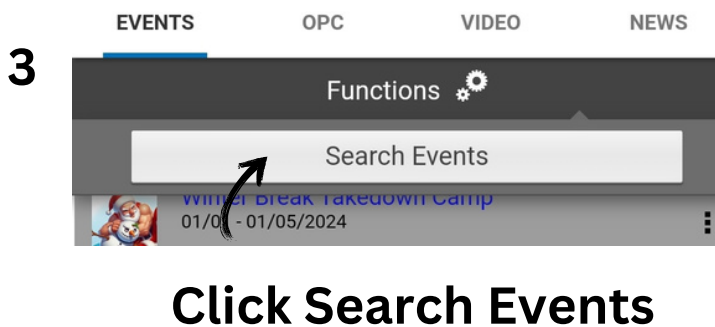

How to find what Mat and Bout # your child will be wrestling at by PHONE.

Go to <https://www.trackwrestling.com/>

7

Click Brackets and search for child's Weight Class (will bring up who they are wrestling)

Click Mat Assignments
Click Team Schedule
Search for White Bear Lake (not WBL)

8 Brackets and Mat Assignments will show about 5 miutes before wrestling starts

You will stay at that mat until bracket is done