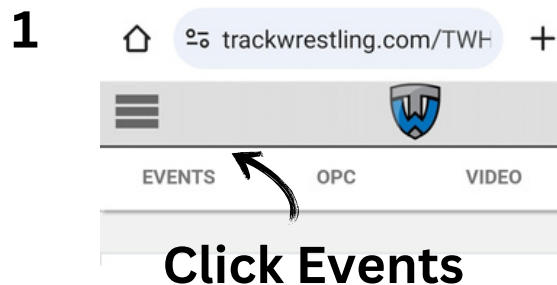

How to find what Mat and Bout # your child will be wrestling at by PHONE.

Go to <https://www.trackwrestling.com/>

7

Click Brackets and search for child's Weight Class (will bring up who they are wrestling)

Click Mat Assignments
Click Team Schedule
Search for White Bear Lake (not WBL)

8 Brackets and Mat Assignments will show about 5 miutes before wrestling starts

You will stay at that mat until bracket is done