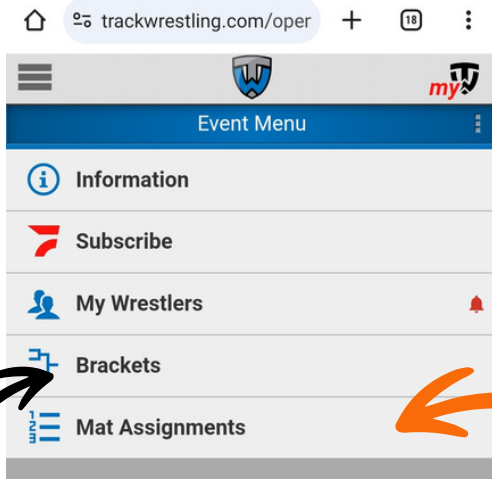

How to find what Mat and Bout # your child will be wrestling at by PHONE.

Go to <https://www.trackwrestling.com/>

7

Click Brackets and search for child's Weight Class (will bring up who they are wrestling)

Click Mat Assignments
Click Team Schedule
Search for White Bear Lake (not WBL)

8 Brackets and Mat Assignments will show about 5 miutes before wrestling starts

You will stay at that mat until bracket is done