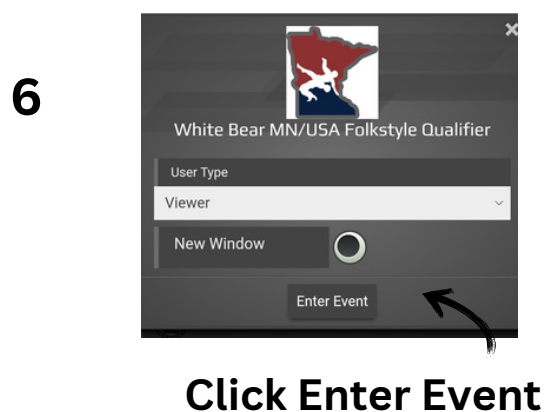

How to find what Mat and Bout # your child will be wrestling at by PHONE.

Go to <https://www.trackwrestling.com/>

7

Click Brackets and search for child's Weight Class (will bring up who they are wrestling)

Click Mat Assignments
Click Team Schedule
Search for White Bear Lake (not WBL)

8 Brackets and Mat Assignments will show about 5 miutes before wrestling starts

You will stay at that mat until bracket is done