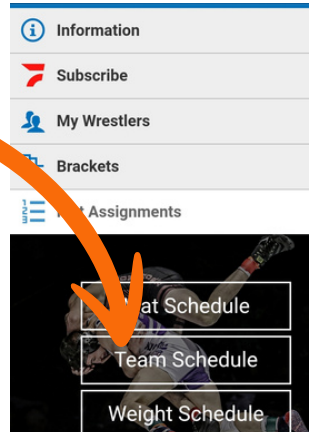

How to find what Mat and Bout # your child will be wrestling at by PHONE.

Go to <https://www.trackwrestling.com/>

7

Click Brackets and search for child's Weight Class (will bring up who they are wrestling)

Click Mat Assignments
Click Team Schedule
Search for White Bear Lake (not WBL)

8 Brackets and Mat Assignments will show about 5 miutes before wrestling starts

You will stay at that mat until bracket is done