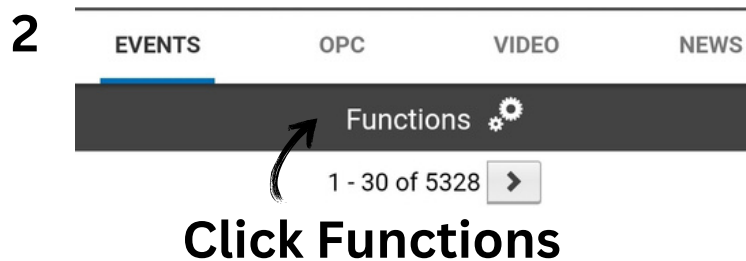

How to find what Mat and Bout # your child will be wrestling at by PHONE.

Go to <https://www.trackwrestling.com/>

7

Click Brackets and search for child's Weight Class (will bring up who they are wrestling)

Click Mat Assignments
Click Team Schedule
Search for White Bear Lake (not WBL)

8 Brackets and Mat Assignments will show about 5 miutes before wrestling starts

You will stay at that mat until bracket is done