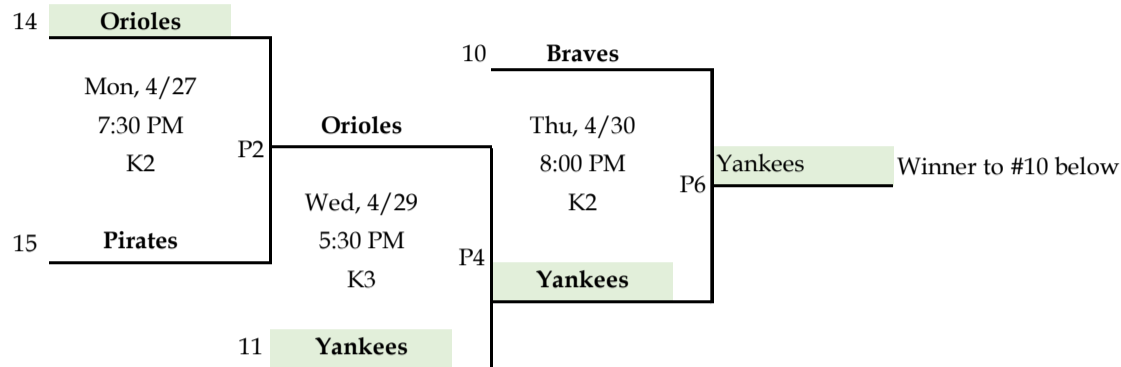

7u 2026 Postseason (Play-in + 10 Team Double Elimination)

Play in Tournament

- 1 Mets
- 2 Diamondbacks
- 3 Dodgers
- 4 Cubs
- 5 Rockies
- 6 Phillies
- 7 Reds
- 8 Twins
- 9 Marlins
- 10 Braves
- 11 Yankees
- 12 Padres
- 13 White Sox
- 14 Orioles
- 15 Pirates
- 16 A's

Winner's Bracket