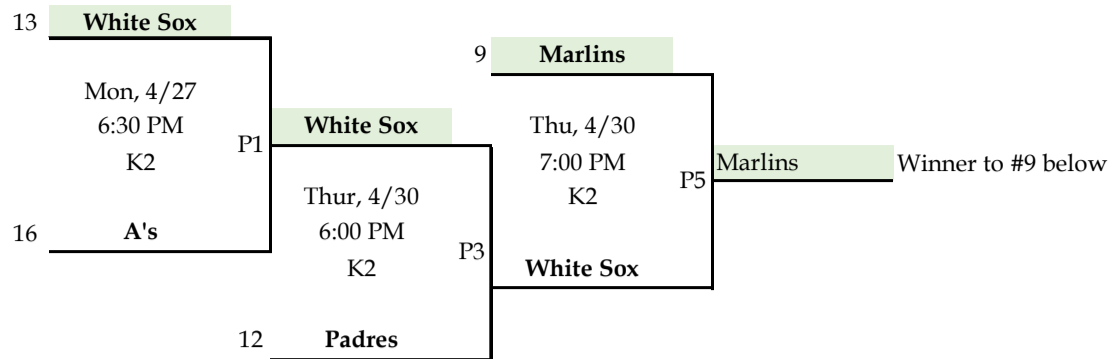

7u 2026 Postseason (Play-in + 10 Team Double Elimination)

Play in Tournament

- 1 Mets
- 2 Diamondbacks
- 3 Dodgers
- 4 Cubs
- 5 Rockies
- 6 Phillies
- 7 Reds
- 8 Twins
- 9 Marlins
- 10 Braves
- 11 Yankees
- 12 Padres
- 13 White Sox
- 14 Orioles
- 15 Pirates
- 16 A's

Winner's Bracket