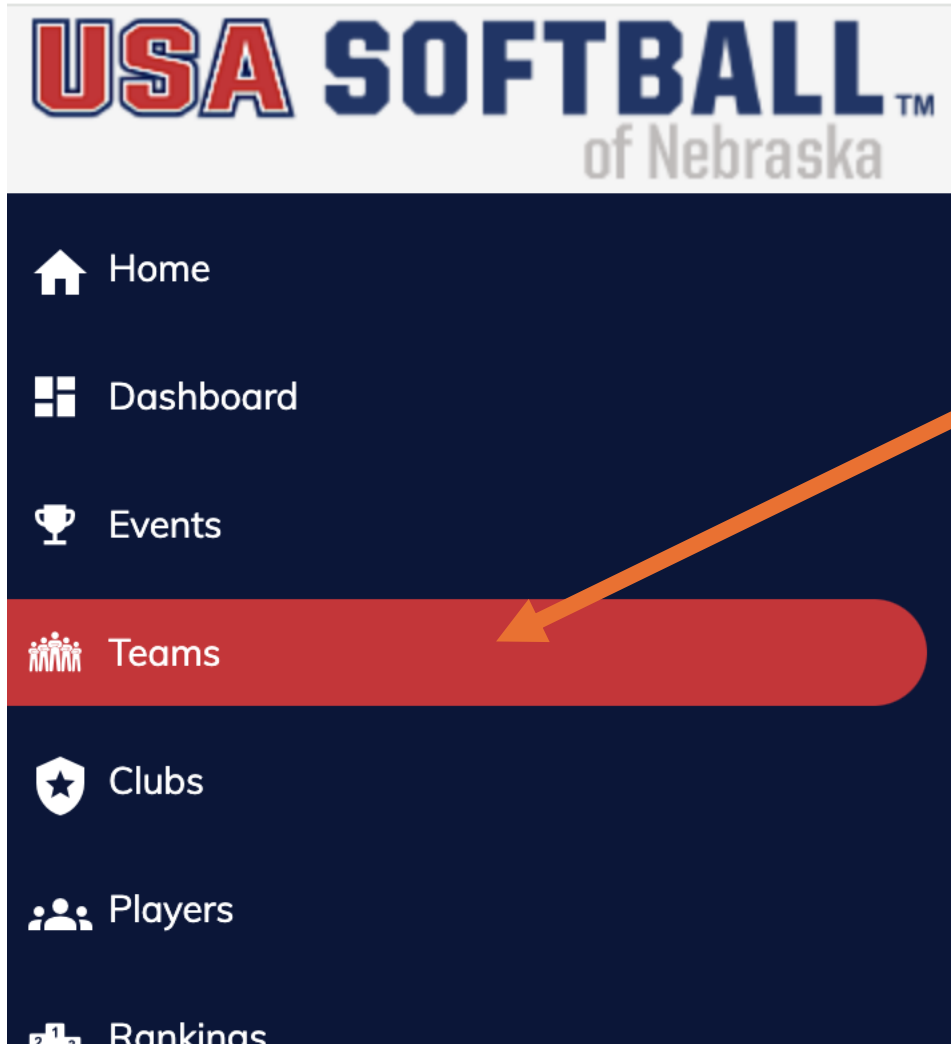

HOW TO CREATE A TEAM ON REGISTER PLAY

STEP: CREATE A TEAM

1. Once logged in on ne.registerplay.com, click on the “Teams” tab on the left-hand side of the page
2. Click “Create Team”

3. Sport – click “Fastpitch.”
4. Season- click “2025 Registration”
5. State – click “Nebraska”
6. Registration/Sanction Options: **If your team plans to play Championship Play, then you will want to select Individual Team Registration. If you plan to play in only invitational tournaments, then you will want to select the second option of paying \$30 for yearly team sanctioning.**
7. Fill in all other required information.
8. Click “Create Team”