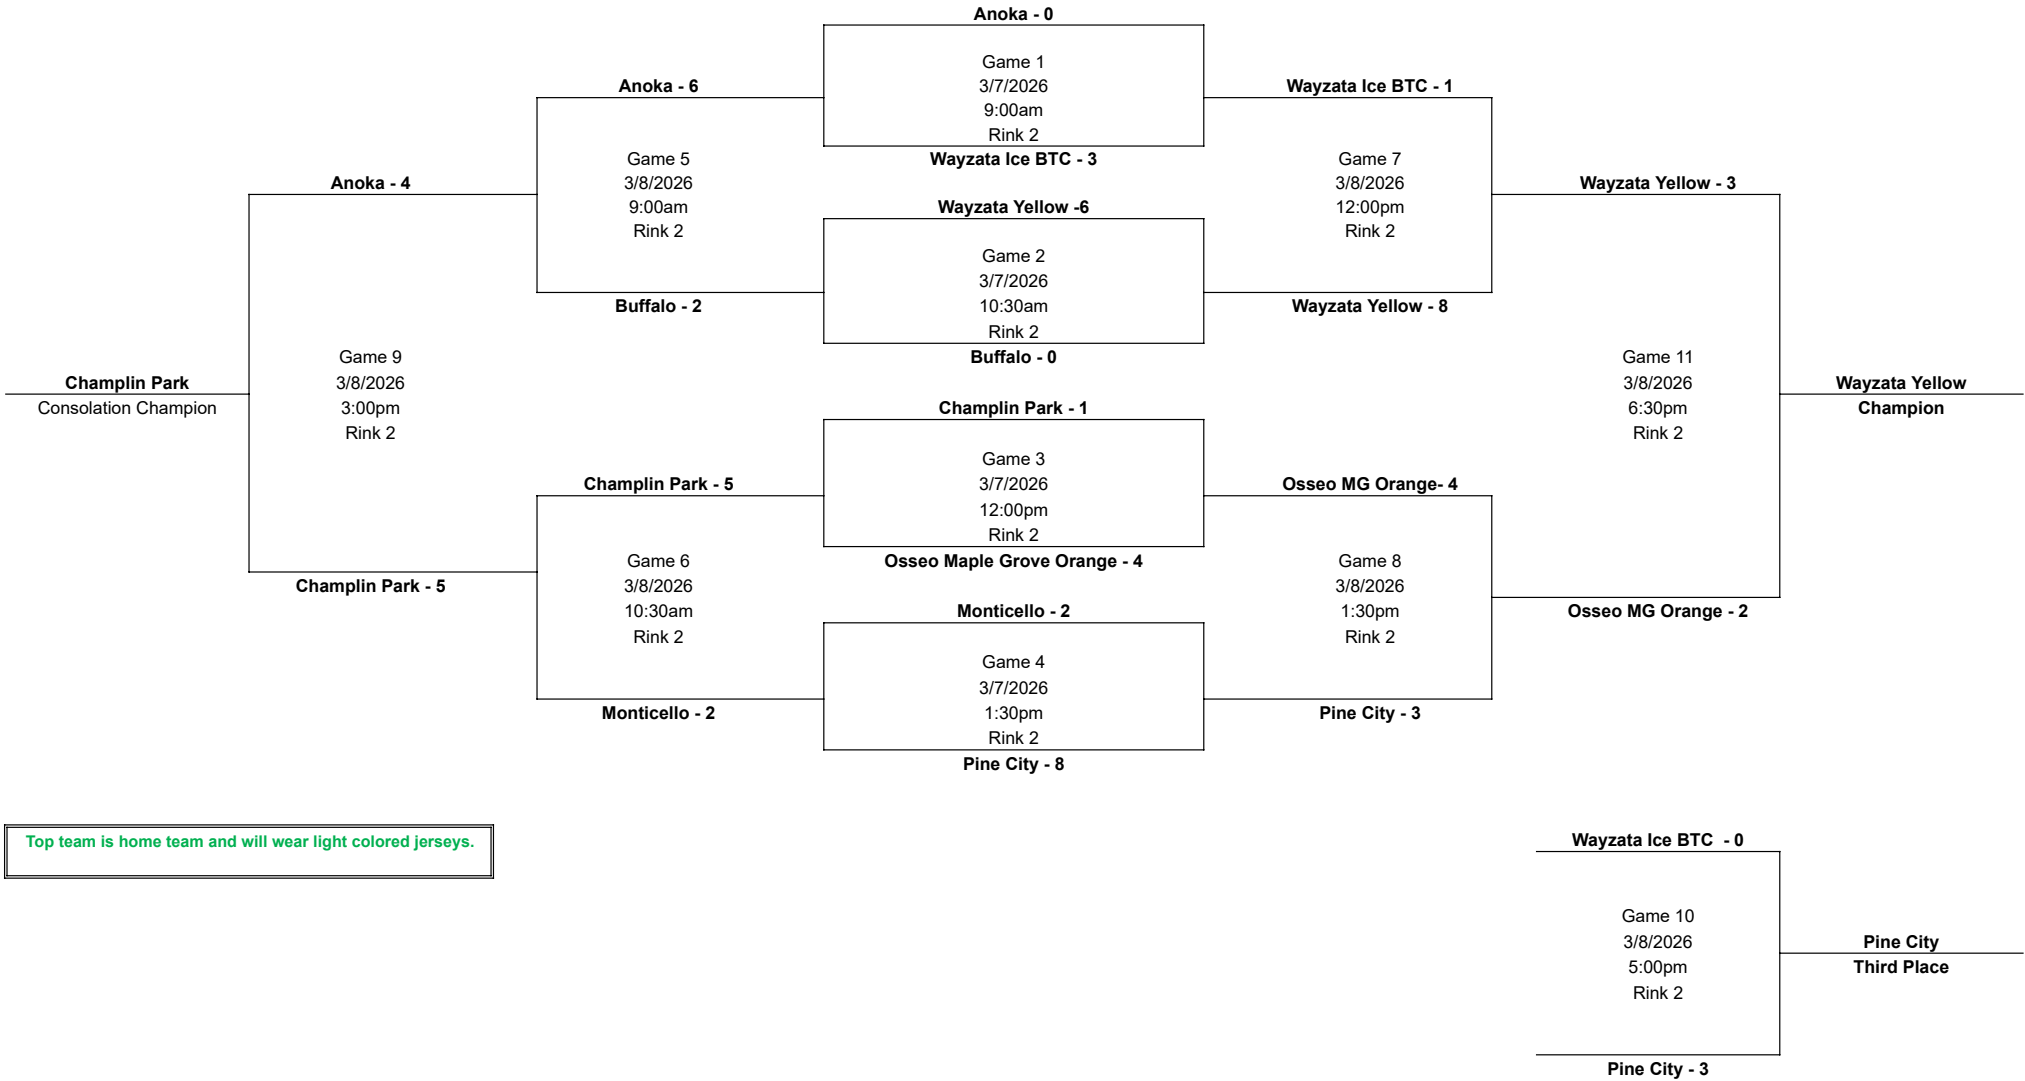

**Bantam B2**  
**2026**  
**Super Championship Series**  
**Anoka Ice Arena**

Top team is home team and will wear light colored jerseys.