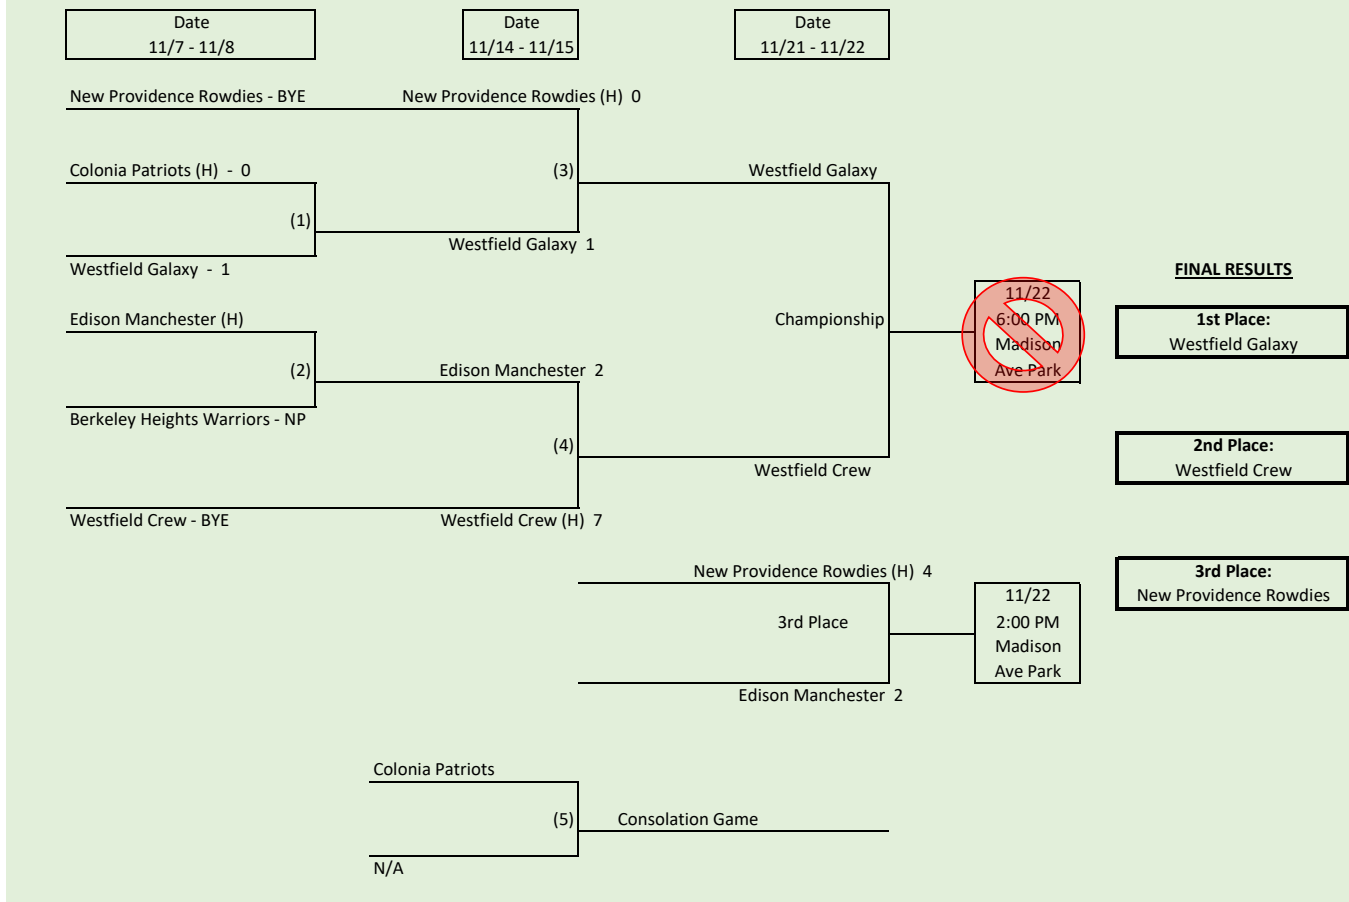

U15 BOYS BLUE - 6 TEAM DIVISION - FALL 2020

Format B - 6 Team Division

Blue - Fall 2020 Regular Season Standings

Rank	Team	W	L	T	PTS	Goals Against	Goal Differential	HTH
1	New Providence Rowdies	6	1	0	31	15	16	
2	Westfield Crew	6	0	0	30	6	25	
3	Edison Manchester	4	4	0	24	27	2	
4	Colonia Patriots	2	5	1	18	22	-7	
5	Westfield Galaxy	2	4	1	17	16	1	
6	Berkeley Heights Warriors	0	7	0	7	40	-35	

Westfield Galaxy was reflighted mid-season from Green to Blue

Tie Breaker (Head to Head, Goals Against, Goal Differential):

- * First Tie Breaker is Head to Head
- * Second Tie Breaker is Goals Against
- * Third Tie Breaker is Goal Differential