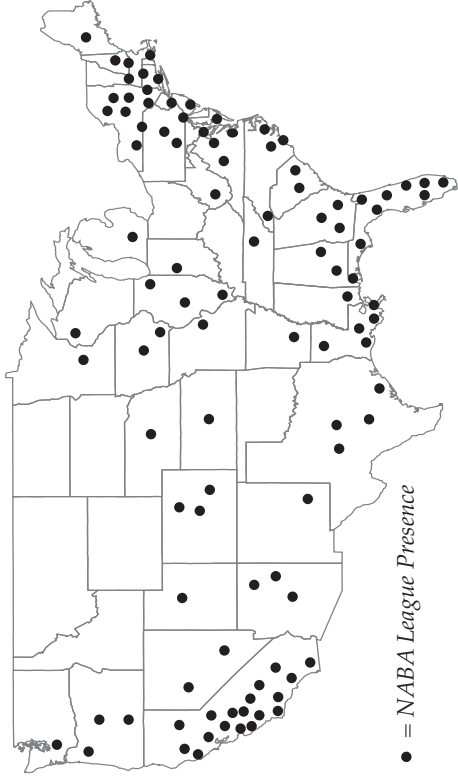

**We're Growing!**

The map below indicates NABA's ever-growing presence across the country.

• = NABA League Presence

**NABA TOURNAMENT SCHEDULE**

- Hollywood**  
L.A. County, CA  
\*Martin Luther King Holiday
- Boricua Caribbean Classic**  
San Juan, PR  
\*Martin Luther King Holiday
- Citrus Classic**  
West Palm Beach, FL  
Mid-February
- NABA Spring Training**  
Phoenix, AZ  
Mid-March
- Las Vegas Tournament**  
Las Vegas, NV  
\*Memorial Day Holiday
- Atlantic City Tournament**  
Atlantic City, NJ  
\*Memorial Day Holiday
- Hall of Fame**  
Cooperstown, NY  
\*July 4 Holiday
- Mile High Classic**  
Denver, CO  
\*July 4 Holiday
- World Championship**  
Phoenix, AZ  
Early October
- NABA Over 50 Baseball Championship**  
Las Vegas, NV  
Late October
- World Championship**  
Jupiter, FL  
Early November

## HOW DO YOU JOIN?

Simply contact the National Headquarters in Lakewood, Colorado. Staff there will connect you with a league president near you, who will then find the right team—advanced, intermediate or recreational—for your age. And there you'll be...in a professionally organized program, dedicated to providing you with a truly gratifying experience...  
PLAYING BASEBALL!

## ABOUT NABA

- Organized, affordable amateur adult baseball for all levels of skill, and for age divisions 18 over, 25 over, 35 over, 45 over, 55 plus
- 65,000+ player members have played in 35 states, with more cities and states pending
- Regular season play plus regional, national tournaments and the World Championship Series, with awards
- Player membership benefits, interactive website and FREE web pages to each participant and team
- Merchandise programs: uniforms, accessories, umpire's equipment, other sporting goods
- NABA Logo Merchandise
- Participation with others who love the game!