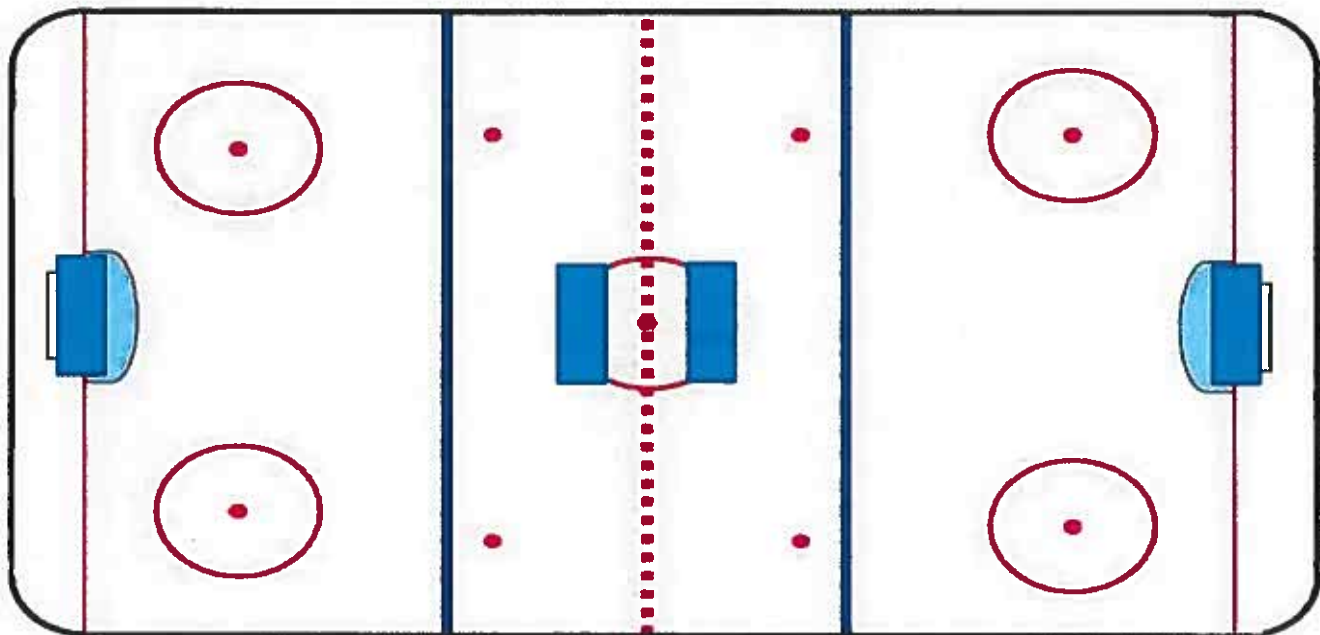

RED DIVISION SCHEDULE

DATE	TIME	RINK 1	RINK 2	DATE	TIME	RINK 1	RINK 2
11-Oct	8:00am	1A v 2A	3A v 5A	11-Oct	12:00pm	1B v 2B	3B v 5B
11-Oct	8:25am	4A v 6A	3A v 1A	11-Oct	12:25pm	4B v 6B	3B v 1B
11-Oct	8:50am	6A v 2A	4A v 5A	11-Oct	12:50pm	6B v 2B	4B v 5B
11-Oct	9:15am	1A v 4A	3A v 2A	11-Oct	1:15pm	1B v 4B	3B v 2B
11-Oct	9:40am	5A v 6A	2A v 4A	11-Oct	1:40pm	5B v 6B	2B v 4B
11-Oct	10:05am	5A v 1A	6A v 3A	11-Oct	2:05pm	5B v 1B	6B v 3B
11-Oct	10:30am	1A v 6A	5A v 2A	11-Oct	2:30pm	1B v 6B	5B v 2B
11-Oct	10:55am	4A v 3A		11-Oct	2:55pm	4B v 3B	

RESURFACE - 11:20am - A Division Event

RESURFACE - 3:20pm - B Division Event