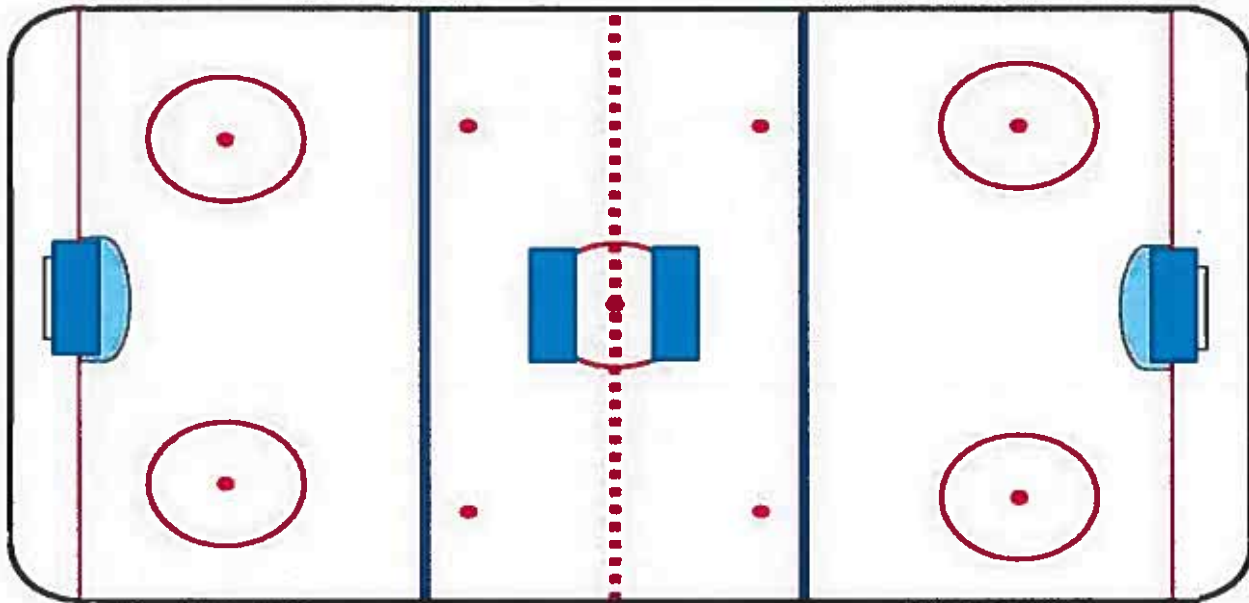

RED DIVISION SCHEDULE

DATE	TIME	RINK 1	RINK 2	DATE	TIME	RINK 1	RINK 2
11-Oct	8:00am	1A v 2A	3A v 4A	11-Oct	10:40am	1B v 2B	3B v 4B
11-Oct	8:25am	4A v 2A	3A v 1A	11-Oct	11:05am	4B v 2B	3B v 1B
11-Oct	8:50am	2A v 3A	1A v 4A	11-Oct	11:30am	2B v 3B	1B v 4B
11-Oct	9:15am	2A v 1A	4A v 3A	11-Oct	11:55am	2B v 1B	4B v 3B
11-Oct	9:40am	1A v 3A	2A v 4A	11-Oct	12:20pm	1B v 3B	2B v 4B
RESURFACE - 10:05am - A Division Event				RESURFACE - 12:45pm - B Division Event