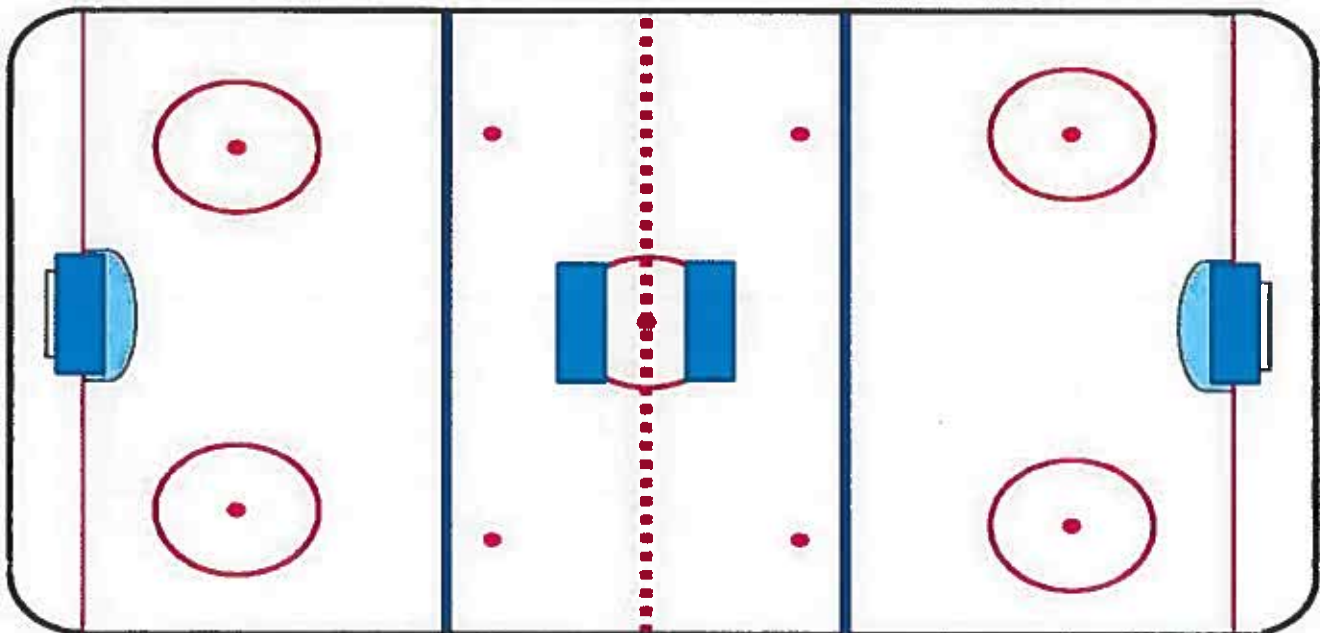

RED DIVISION SCHEDULE

DATE	TIME	RINK 1	RINK 2	DATE	TIME	RINK 1	RINK 2
12-Oct	8:00am	1A vs 4A	3A vs 5A	12-Oct	12:00pm	1B vs 4B	3B vs 5B
12-Oct	8:25am	1A vs 5A	2A vs 4A	12-Oct	12:25pm	1B vs 5B	2B vs 4B
12-Oct	8:50am	5A vs 4A	1A vs 3A	12-Oct	12:50pm	5B vs 4B	1B vs 3B
12-Oct	9:15am	4A vs 3A	5A vs 2A	12-Oct	1:15pm	4B vs 3B	5B vs 2B
12-Oct	9:40am	2A vs 1A	3A vs 5A	12-Oct	1:40pm	2B vs 1B	3B vs 5B
12-Oct	10:05am	3A vs 2A	4A vs 1A	12-Oct	2:05pm	3B vs 2B	4B vs 1B
12-Oct	10:30am	1A vs 5A	2A vs 4A	12-Oct	2:30pm	1B vs 5B	2B vs 4B
12-Oct	10:55am	2A vs 3A		12-Oct	2:55pm	2B vs 3B	

RESURFACE - 11:20am - A Division Event

RESURFACE - 3:20pm - B Division Event