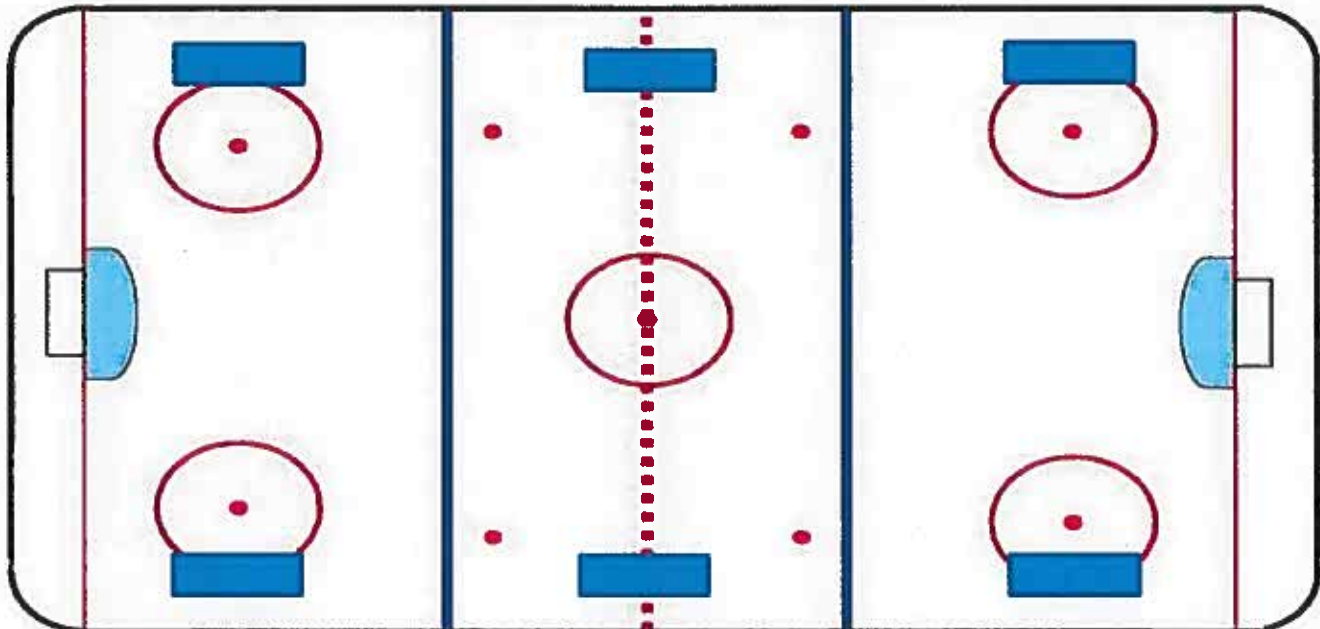

BLUE DIVISION SCHEDULE

DATE	TIME	RINK 1	RINK 2	RINK 3	DATE	TIME	RINK 1	RINK 2	RINK 3
11-Oct	9:00am	1C v 2C	3C v 5C	4C v 6C	11-Oct	11:00am	1D v 2D	3D v 5D	4D v 6D
11-Oct	9:20am	6C v 2C	3C v 1C	4C v 5C	11-Oct	11:20am	6D v 2D	3D v 1D	4D v 5D
11-Oct	9:40am	1C v 4C	3C v 2C	5C v 6C	11-Oct	11:40am	1D v 4D	3D v 2D	5D v 6D
11-Oct	10:00am	2C v 4C	5C v 1C	6C v 3C	11-Oct	12:00pm	2D v 4D	5D v 1D	6D v 3D
11-Oct	10:20am	1C v 6C	5C v 2C	4C v 3C	11-Oct	12:20pm	1D v 6D	5D v 2D	4D v 3D

RESURFACE - 10:40am - C Division Event   **RESURFACE - 12:40pm - D Division Event**