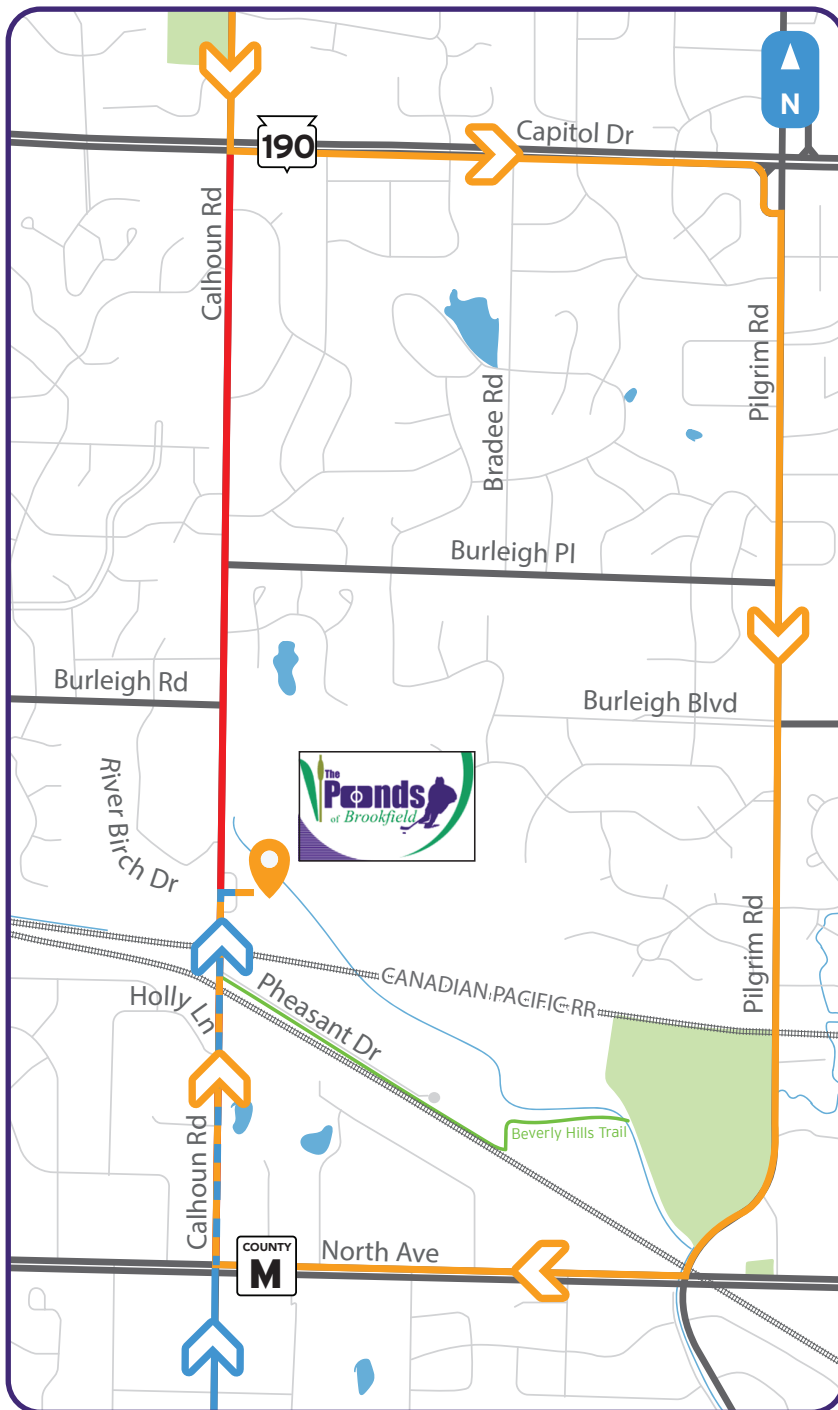

DIRECTIONS

The Ponds of Brookfield during
Calhoun Road Reconstruction

The Ponds of Brookfield
2810 N Calhoun Rd
Brookfield, WI 53005

www.thepondsofbrookfield.com
(262) 786-7663

LEGEND

-  CLOSED
-  ALTERNATE ROUTE 1
(from the south)
-  ALTERNATE ROUTE 2
(from the north)

map not to scale

Alternate Route 1:

Motorists wishing to visit The Ponds of Brookfield from the south, should travel northbound on Calhoun Road to North Avenue and continue to The Ponds of Brookfield located on the right.

Alternate Route 2:

Motorists wishing to visit The Ponds of Brookfield from the north, should travel southbound on Calhoun Road to Capitol Drive. Turn left (east) on Capitol Drive and continue to Pilgrim Road. Turn right (south) onto the Pilgrim Road ramp and continue to Pilgrim Road. Turn right (south) on Pilgrim Road and continue to North Avenue. Turn right (west) on North Avenue and continue to Calhoun Road. Turn right (north) on Calhoun Road and continue to The Ponds of Brookfield located on the right (east). See above map for details