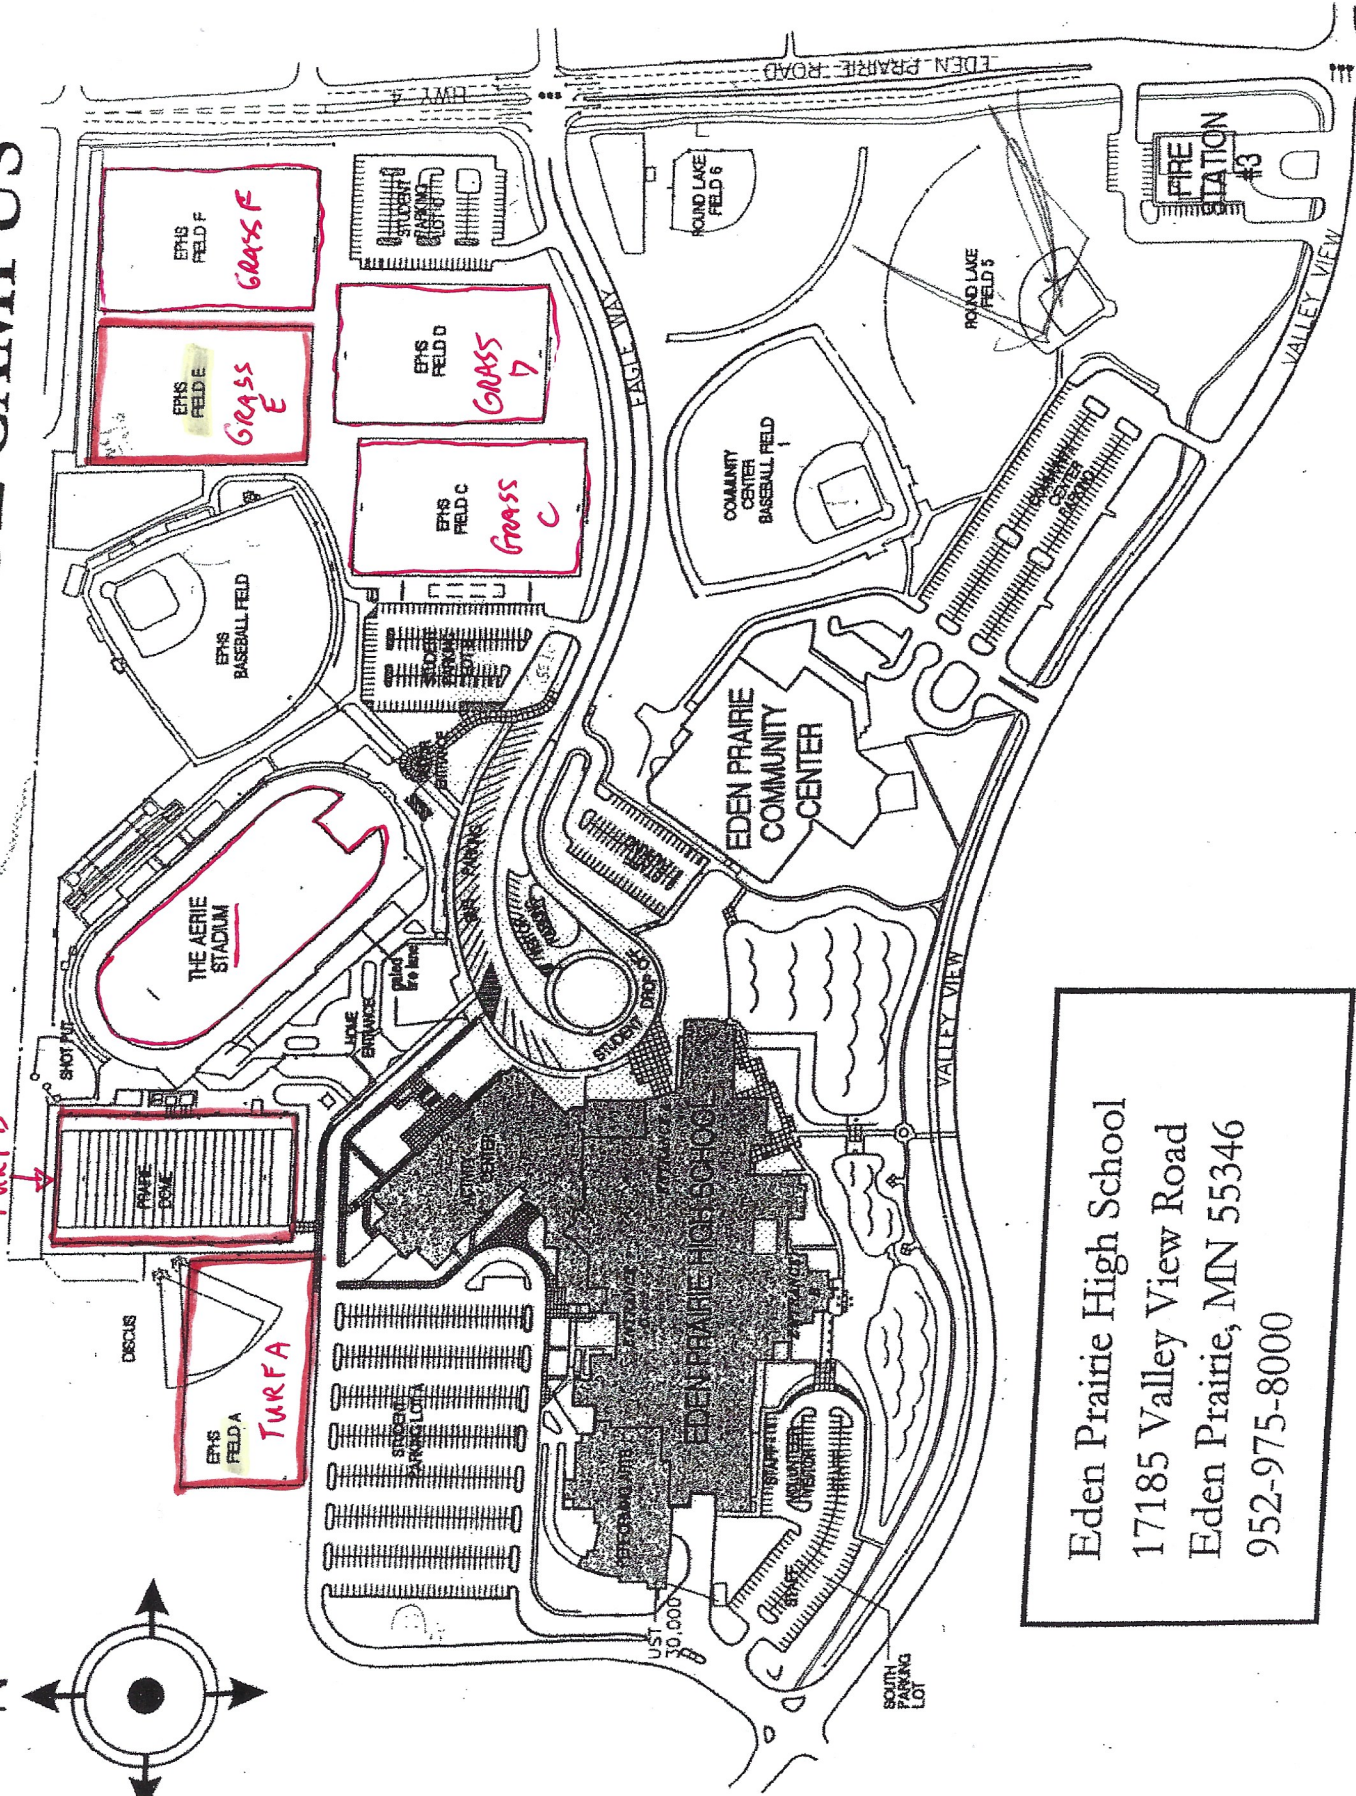

EDEN PRAIRIE HIGH SCHOOL CAMPUS

Eden Prairie High School
 17185 Valley View Road
 Eden Prairie, MN 55346
 952-975-8000